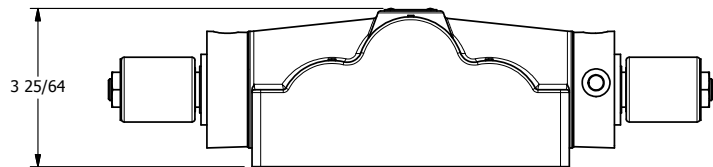

4

3

2

1

AAA
PRODUCTS
INTERNATIONAL

**AAA PRODUCTS
INTERNATIONAL**
7114 Harry Hines Blvd
Dallas, TX 75235

TITLE: 1" SUBPLATE, DBL SOL, 3 POS,
SPR CTR, SOL RTRN, REGEN CTR SPL,
MOLD-OVER

PART NO.:
DIM_SY8PDM