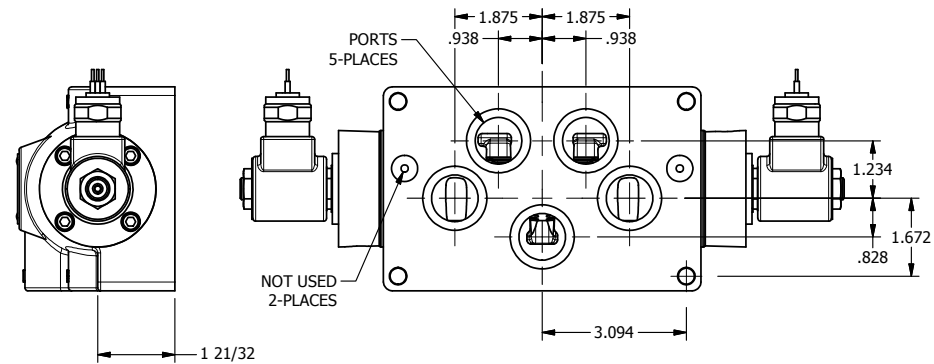

4

3

2

1

AAA
PRODUCTS
INTERNATIONAL

**AAA PRODUCTS
INTERNATIONAL**
7114 Harry Hines Blvd
Dallas, TX 75235

TITLE: 1" SUBPLATE, DBL SOL, 3 POS,
SPR CTR, SOL RTRN, REGEN CTR SPL,
MOLD-OVER

PART NO.:
DIM_SY8PDM