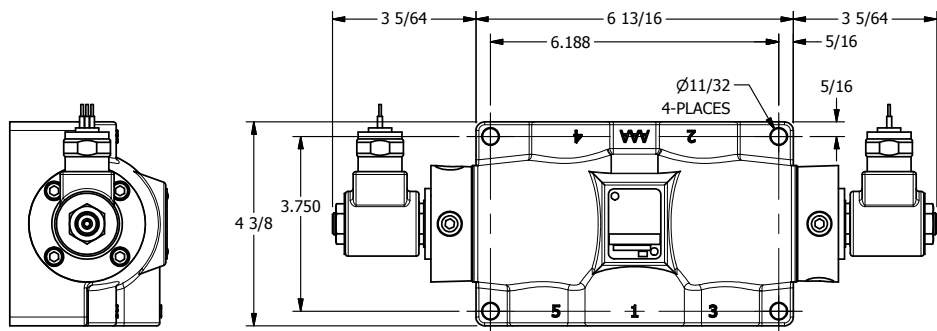

4

3

2

1

AAA
PRODUCTS
INTERNATIONAL

**AAA PRODUCTS
INTERNATIONAL**
7114 Harry Hines Blvd
Dallas, TX 75235

TITLE: 1" SUBPLATE, DBL SOL, 3 POS,
SPR CTR, SOL RTRN, REGEN CTR SPL,
MOLD-OVER

PART NO.:
DIM_SY8PDM