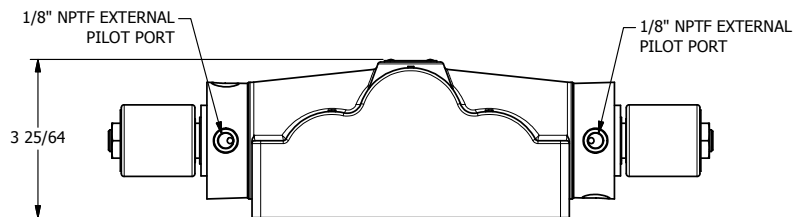

4

3

2

1

AAA PRODUCTS INTERNATIONAL
7114 Harry Hines Blvd
Dallas, TX 75235

TITLE: 1" SUBPLATE, DBL SOL, 3 POS,
SPR CTR, SOL RTRN, REGEN CTR SPL,
ISO 4400 DIN, EXT PILOT

DRAWING NO.:
DIM_SY8PDEDZ

THE INFORMATION CONTAINED WITHIN THIS DOCUMENT IS PROPRIETARY TO AAA PRODUCTS AND MAY NOT BE DISCLOSED WITHOUT PRIOR WRITTEN CONSENT