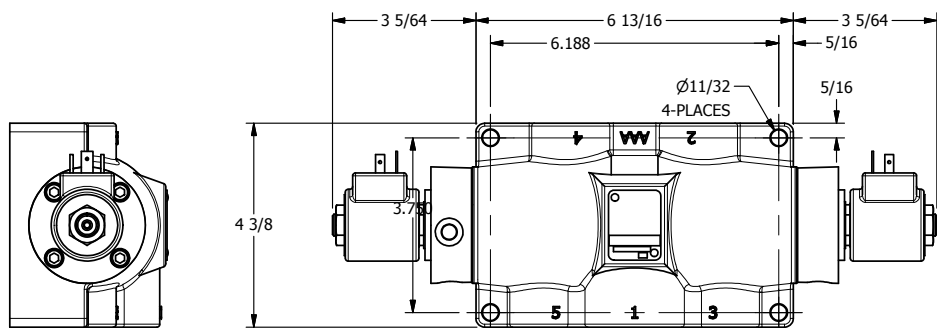

4

3

2

1

AAA PRODUCTS INTERNATIONAL
7114 Harry Hines Blvd
Dallas, TX 75235

TITLE: 1" SUBPLATE, DBL SOL, 3 POS,
SPR CTR, SOL RTRN, REGEN CTR SPL,
ISO 4400 DIN, EXT PILOT

DRAWING NO.:
DIM_SY8PDEDZ

THE INFORMATION CONTAINED WITHIN THIS DOCUMENT IS PROPRIETARY TO AAA PRODUCTS AND MAY NOT BE DISCLOSED WITHOUT PRIOR WRITTEN CONSENT