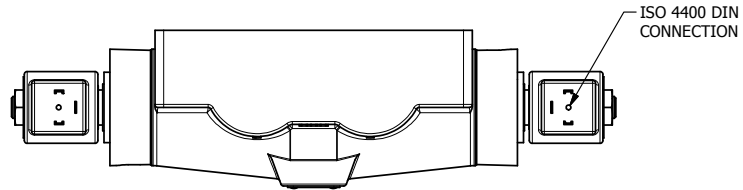

4

3

2

1

AAA PRODUCTS INTERNATIONAL
7114 Harry Hines Blvd
Dallas, TX 75235

TITLE: 1" SUBPLATE, DBL SOL, 3 POS,
SPR CTR, SOL RTRN, REGEN CTR SPL,
ISO 4400 DIN, EXT PILOT

DRAWING NO.:
DIM_SY8PDEDZ

THE INFORMATION CONTAINED WITHIN THIS DOCUMENT IS PROPRIETARY TO AAA PRODUCTS AND MAY NOT BE DISCLOSED WITHOUT PRIOR WRITTEN CONSENT