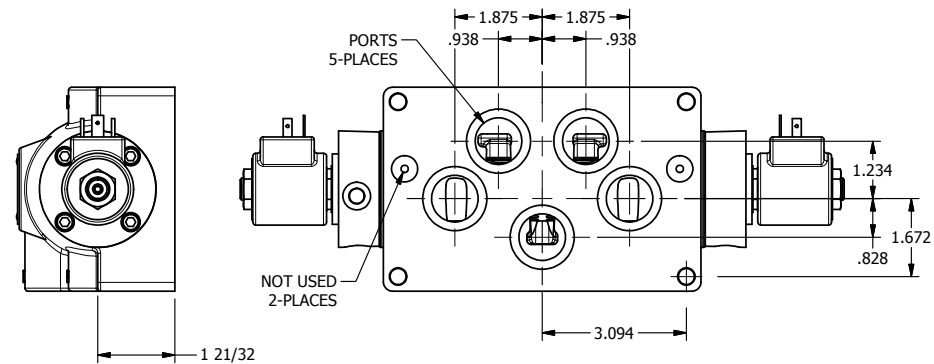

4

3

2

1

AAA PRODUCTS INTERNATIONAL
7114 Harry Hines Blvd
Dallas, TX 75235

TITLE: 1" SUBPLATE, DBL SOL, 3 POS,
SPR CTR, SOL RTRN, REGEN CTR SPL,
ISO 4400 DIN, EXT PILOT

DRAWING NO.:
DIM_SY8PDEDZ

THE INFORMATION CONTAINED WITHIN THIS DOCUMENT IS PROPRIETARY TO AAA PRODUCTS AND MAY NOT BE DISCLOSED WITHOUT PRIOR WRITTEN CONSENT