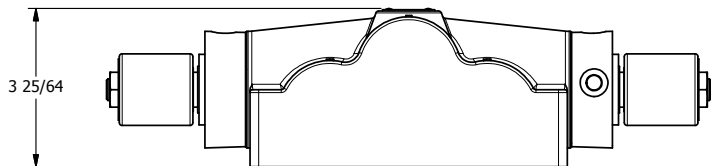

4

3

2

1

AAA
PRODUCTS
INTERNATIONAL

AAA PRODUCTS INTERNATIONAL
7114 Harry Hines Blvd
Dallas, TX 75235

TITLE: 1" SUBPLATE, DBL SOL, 3 POS,
SPR CTR, SOL RTRN, REGEN CTR SPL,
ISO 4400 DIN, TAPPED VENT

DRAWING NO.:
DIM_SY8PDEDT