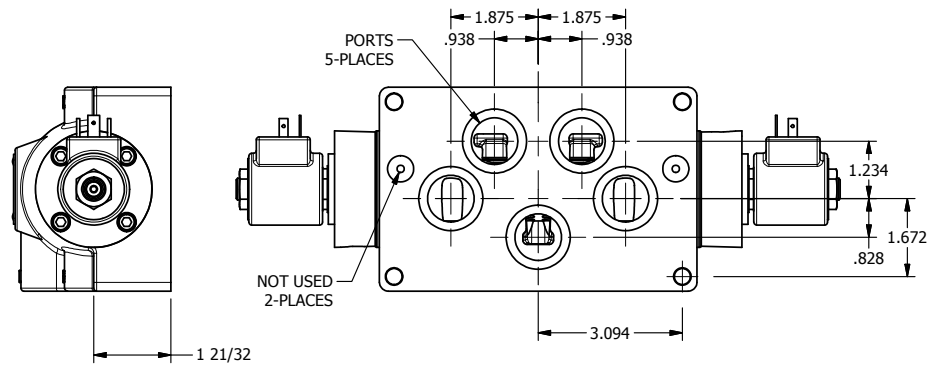

4

3

2

1

AAA
PRODUCTS
INTERNATIONAL

AAA PRODUCTS INTERNATIONAL
7114 Harry Hines Blvd
Dallas, TX 75235

TITLE: 1" SUBPLATE, DBL SOL, 3 POS,
SPR CTR, SOL RTRN, REGEN CTR SPL,
ISO 4400 DIN, TAPPED VENT

DRAWING NO.:
DIM_SY8PDEDT