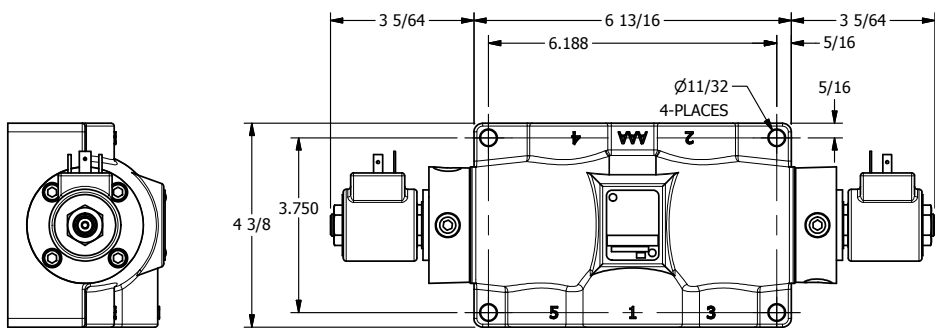

4

3

2

1

AAA
PRODUCTS
INTERNATIONAL

AAA PRODUCTS INTERNATIONAL
7114 Harry Hines Blvd
Dallas, TX 75235

TITLE: 1" SUBPLATE, DBL SOL, 3 POS,
SPR CTR, SOL RTRN, REGEN CTR SPL,
ISO 4400 DIN, TAPPED VENT

DRAWING NO.:
DIM_SY8PDEDT