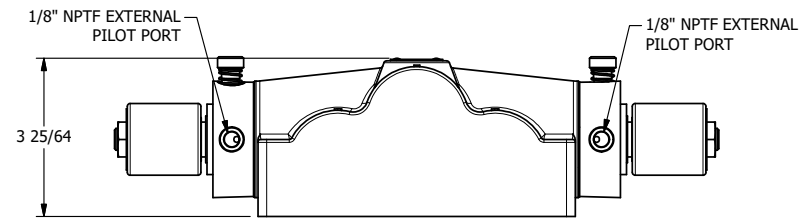

4

3

2

1

AAA
PRODUCTS
INTERNATIONAL

AAA PRODUCTS INTERNATIONAL
7114 Harry Hines Blvd
Dallas, TX 75235

TITLE: 1" SUBPLATE, DBL SOL, 3 POS,
SPR CTR, SOL SHFT, REGEN CTR SPL,
ISO 4400, LCKNG OVRD, EXT PILOT

DRAWING NO.:
DIM_SY8PDEDOZ