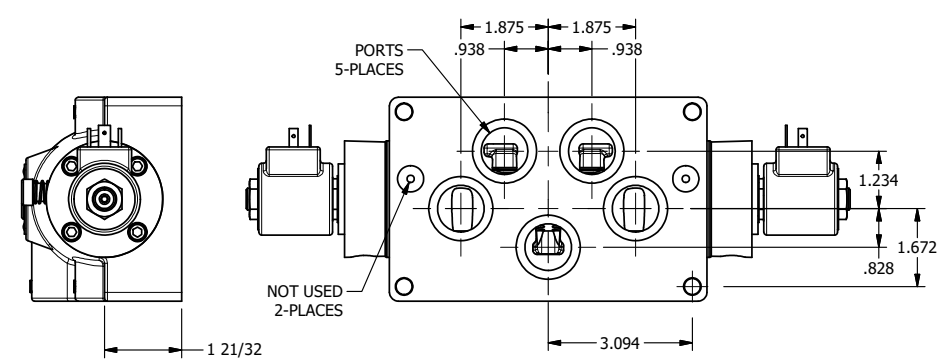

4

3

2

1

AAA
PRODUCTS
INTERNATIONAL

AAA PRODUCTS INTERNATIONAL
7114 Harry Hines Blvd
Dallas, TX 75235

TITLE: 1" SUBPLATE, DBL SOL, 3 POS,
SPR CTR, SOL SHFT, REGEN CTR SPL,
ISO 4400, LCKNG OVRD, EXT PILOT

DRAWING NO.:
DIM_SY8PDEDOZ