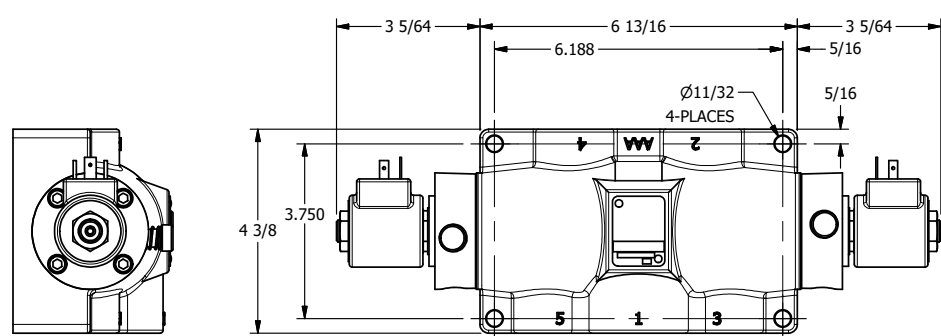

4

3

2

1

AAA
PRODUCTS
INTERNATIONAL

AAA PRODUCTS INTERNATIONAL
7114 Harry Hines Blvd
Dallas, TX 75235

TITLE: 1" SUBPLATE, DBL SOL, 3 POS,
SPR CTR, SOL SHFT, REGEN CTR SPL,
ISO 4400, LCKNG OVRD, EXT PILOT

DRAWING NO.:
DIM_SY8PDEDOZ