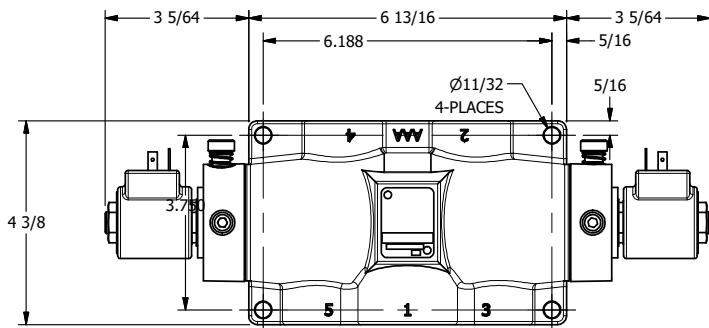

4

3

2

1

1/8" NPTF TAPPED VENT 2-PLACES

1 21/32