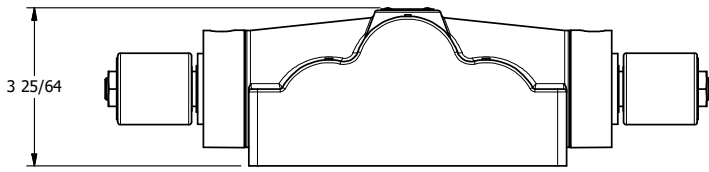

AAA
PRODUCTS
INTERNATIONAL

AAA PRODUCTS INTERNATIONAL
7114 Harry Hines Blvd
Dallas, TX 75235

TITLE: 1" SUBPLATE, DBL SOL, 3 POS,
REGEN SPR CTR, ISO 4400 DIN,
LCKNG OVRD, TPD VENT

DRAWING NO.:
DIM_SY8PDEDOT

THE INFORMATION CONTAINED WITHIN THIS DOCUMENT IS PROPRIETARY TO AAA PRODUCTS AND MAY NOT BE DISCLOSED WITHOUT PRIOR WRITTEN CONSENT

4

3

2

B

B

A

A