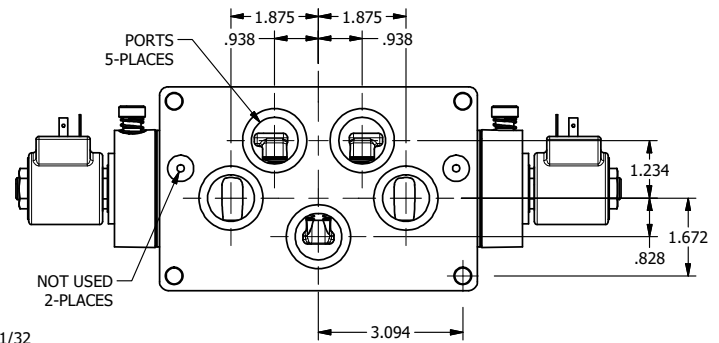

AAA
PRODUCTS
INTERNATIONAL

AAA PRODUCTS INTERNATIONAL
7114 Harry Hines Blvd
Dallas, TX 75235

TITLE: 1" SUBPLATE, DBL SOL, 3 POS,
REGEN SPR CTR, ISO 4400 DIN,
LCKNG OVRD, TPD VENT

DRAWING NO.:
DIM_SY8PDEDOT

THE INFORMATION CONTAINED WITHIN THIS DOCUMENT IS PROPRIETARY TO AAA PRODUCTS AND MAY NOT BE DISCLOSED WITHOUT PRIOR WRITTEN CONSENT

4

3

2

B

B

A

A