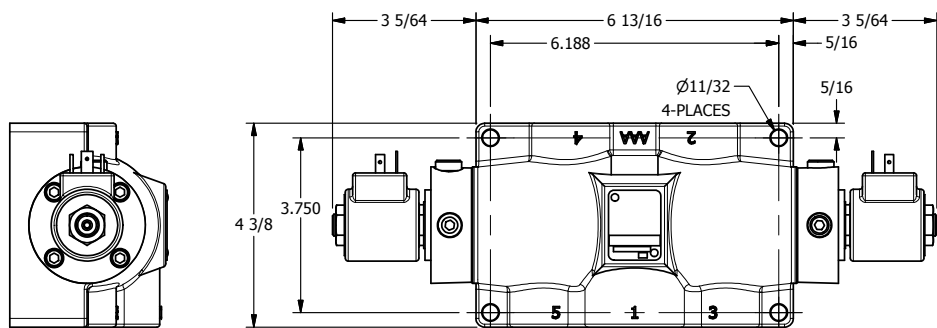

4

3

2

1

TITLE: 1" SUBPLATE, DBL SOL, 3 POS,  
SPR CTR, SOL RTRN, REGEN CTR SPL,  
ISO 4400 DIN, PUSH OVRD

DRAWING NO.:  
DIM\_SY8PDEDOP

THE INFORMATION CONTAINED WITHIN THIS DOCUMENT IS PROPRIETARY TO AAA PRODUCTS AND MAY NOT BE DISCLOSED WITHOUT PRIOR WRITTEN CONSENT