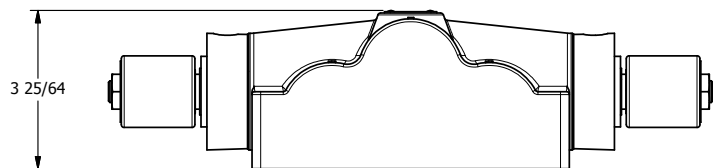

4

3

2

1

TITLE: 1" SUBPLATE, DBL SOL, 3 POS,  
SPR CTR, SOL RTRN, REGEN CTR SPL,  
ISO 4400 DIN, PUSH OVRD

DRAWING NO.:  
DIM\_SY8PDEDOP

THE INFORMATION CONTAINED WITHIN THIS DOCUMENT IS PROPRIETARY TO AAA PRODUCTS AND MAY NOT BE DISCLOSED WITHOUT PRIOR WRITTEN CONSENT