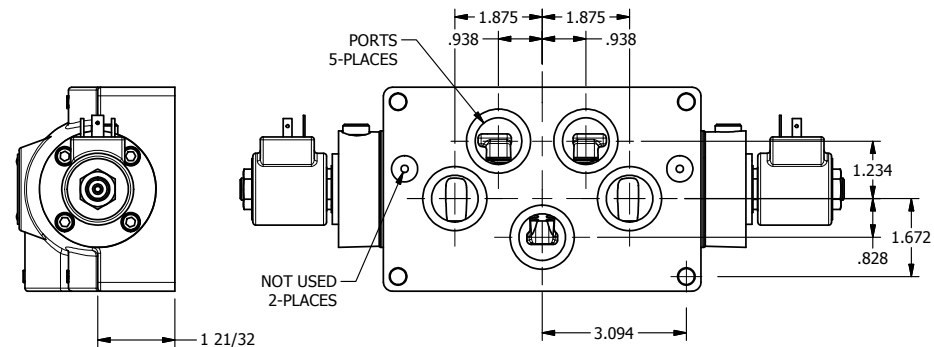

4

3

2

1

TITLE: 1" SUBPLATE, DBL SOL, 3 POS,  
SPR CTR, SOL RTRN, REGEN CTR SPL,  
ISO 4400 DIN, PUSH OVRD

DRAWING NO.:  
DIM\_SY8PDEDOP

THE INFORMATION CONTAINED WITHIN THIS DOCUMENT IS PROPRIETARY TO AAA PRODUCTS AND MAY NOT BE DISCLOSED WITHOUT PRIOR WRITTEN CONSENT