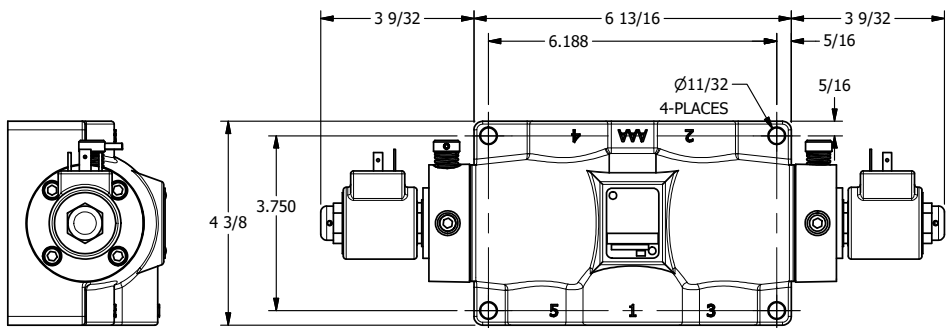

4

3

2

1

AAA PRODUCTS INTERNATIONAL
 7114 Harry Hines Blvd
 Dallas, TX 75235

TITLE: 1" SUBPLATE, DBL SOL, 3 POS,
 REGEN SPR CTR, ISO4400 DIN,
 NON-LCKNG OVRD, EXCLDR

DRAWING NO.:
 DIM_SY8PDEDONL

THE INFORMATION CONTAINED WITHIN THIS DOCUMENT IS PROPRIETARY TO AAA PRODUCTS AND MAY NOT BE DISCLOSED WITHOUT PRIOR WRITTEN CONSENT

4

3

2

1