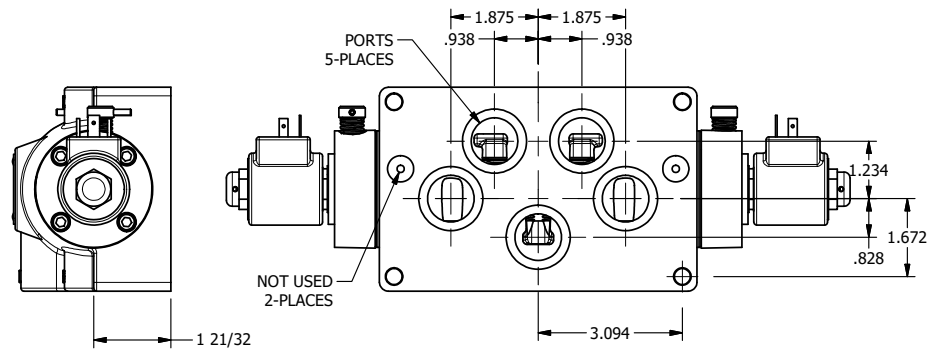

4

3

2

1

AAA PRODUCTS INTERNATIONAL
 7114 Harry Hines Blvd
 Dallas, TX 75235

TITLE: 1" SUBPLATE, DBL SOL, 3 POS,
 REGEN SPR CTR, ISO4400 DIN,
 NON-LCKNG OVRD, EXCLDR

DRAWING NO.:
 DIM_SY8PDEDONL

THE INFORMATION CONTAINED WITHIN THIS DOCUMENT IS PROPRIETARY TO AAA PRODUCTS AND MAY NOT BE DISCLOSED WITHOUT PRIOR WRITTEN CONSENT