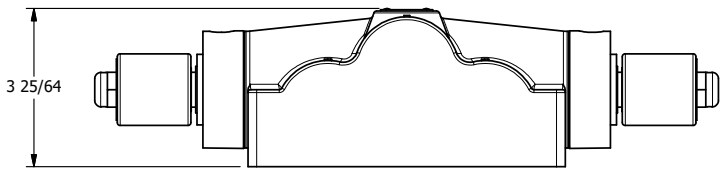

4

3

2

1

AAA PRODUCTS INTERNATIONAL
 7114 Harry Hines Blvd
 Dallas, TX 75235

TITLE: 1" SUBPLATE, DBL SOL, 3 POS,
 REGEN SPR CTR, ISO4400 DIN,
 NON-LCKNG OVRD, EXCLDR

DRAWING NO.:
 DIM_SY8PDEDONL

THE INFORMATION CONTAINED WITHIN THIS DOCUMENT IS PROPRIETARY TO AAA PRODUCTS AND MAY NOT BE DISCLOSED WITHOUT PRIOR WRITTEN CONSENT