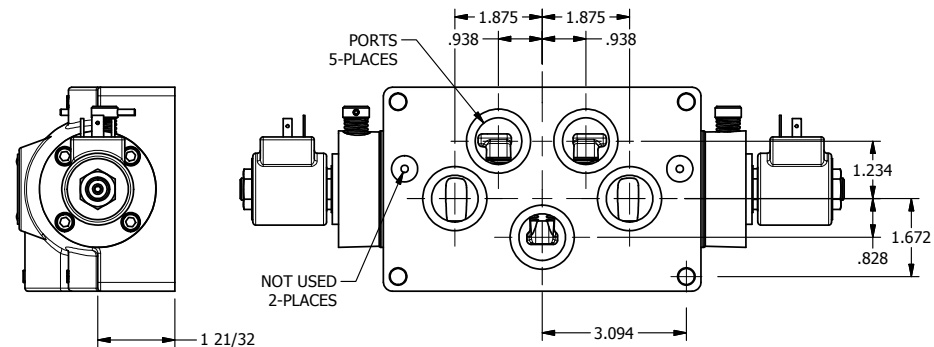

4

3

2

1

AAA
PRODUCTS
INTERNATIONAL

AAA PRODUCTS INTERNATIONAL
7114 Harry Hines Blvd
Dallas, TX 75235

TITLE: 1" SUBPLATE, DBL SOL, 3 POS,
SPR CTR, SOL RTRN, REGEN CTR SPL,
ISO 4400 DIN, NON-LCKNG OVRD

DRAWING NO.:
DIM_SY8PDEDON