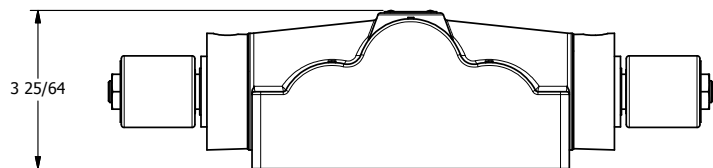

4

3

2

1

AAA
PRODUCTS
INTERNATIONAL

AAA PRODUCTS INTERNATIONAL
7114 Harry Hines Blvd
Dallas, TX 75235

TITLE: 1" SUBPLATE, DBL SOL, 3 POS,
SPR CTR, SOL RTRN, REGEN CTR SPL,
ISO 4400 DIN, NON-LCKNG OVRD

DRAWING NO.:
DIM_SY8PDEDON