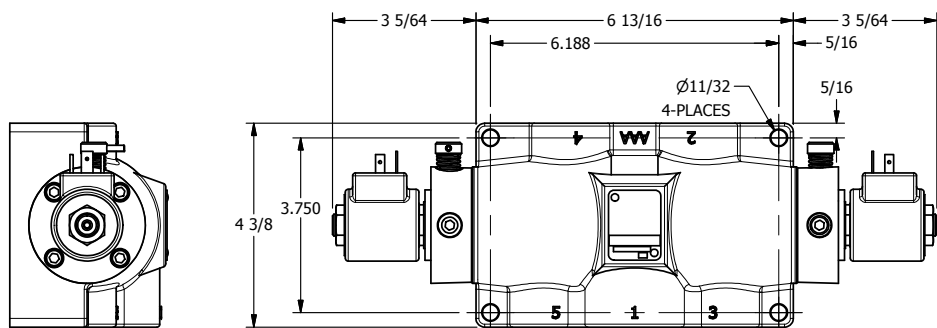

4

3

2

1

AAA
PRODUCTS
INTERNATIONAL

AAA PRODUCTS INTERNATIONAL
7114 Harry Hines Blvd
Dallas, TX 75235

TITLE: 1" SUBPLATE, DBL SOL, 3 POS,
SPR CTR, SOL RTRN, REGEN CTR SPL,
ISO 4400 DIN, NON-LCKNG OVRD

DRAWING NO.:
DIM_SY8PDEDON