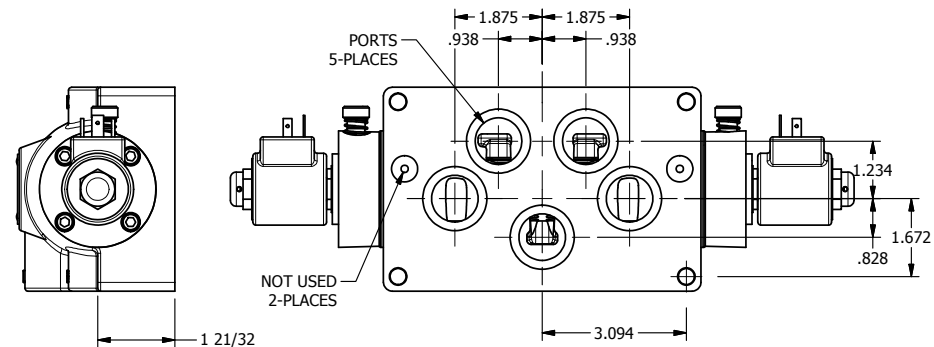

4

3

2

1

AAA
PRODUCTS
INTERNATIONAL

AAA PRODUCTS INTERNATIONAL
7114 Harry Hines Blvd
Dallas, TX 75235

TITLE: 1" SUBPLATE, DBL SOL, 3 POS,
SPR CTR, REGEN CTR SPL, ISO 4400,
LCKNG OVRD, DUST EXCLDR

DRAWING NO.:
DIM_SY8PDEDOL