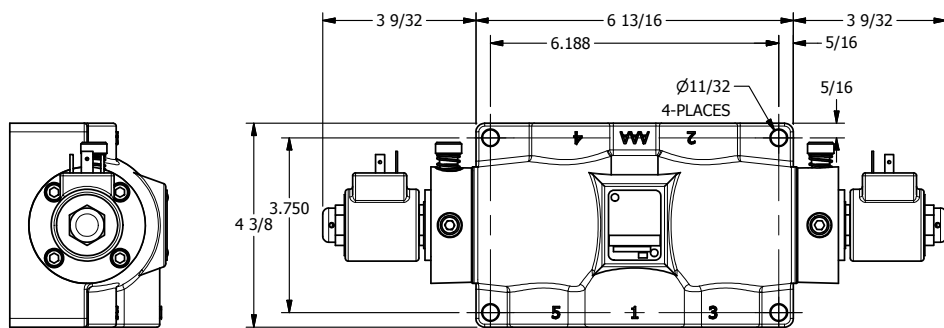

4

3

2

1

AAA
PRODUCTS
INTERNATIONAL

AAA PRODUCTS INTERNATIONAL
7114 Harry Hines Blvd
Dallas, TX 75235

TITLE: 1" SUBPLATE, DBL SOL, 3 POS,
SPR CTR, REGEN CTR SPL, ISO 4400,
LCKNG OVRD, DUST EXCLDR

DRAWING NO.:
DIM_SY8PDEDOL