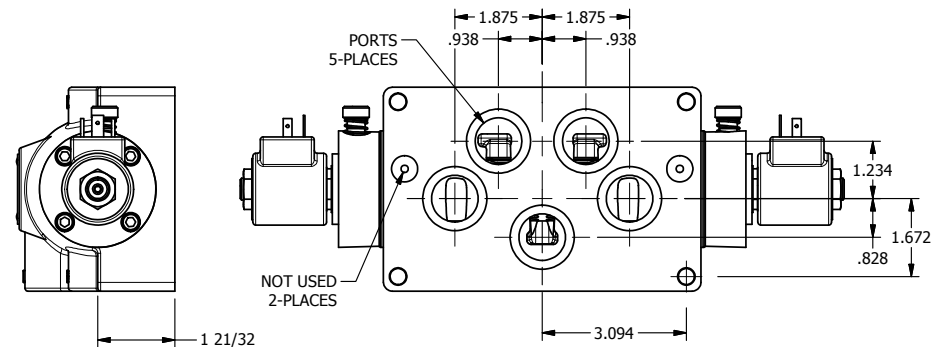

4

3

2

1

AAA
PRODUCTS
INTERNATIONAL

AAA PRODUCTS INTERNATIONAL
7114 Harry Hines Blvd
Dallas, TX 75235

TITLE: 1" SUBPLATE, DBL SOL, 3 POS,
SPR CTR, SOL RTRN, REGEN CTR SPL,
ISO 4400 DIN, LCKNG OVRD

DRAWING NO.:
DIM_SY8PDED0