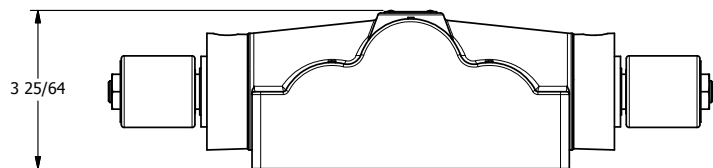

4

3

2

1

AAA
PRODUCTS
INTERNATIONAL

AAA PRODUCTS INTERNATIONAL
7114 Harry Hines Blvd
Dallas, TX 75235

TITLE: 1" SUBPLATE, DBL SOL, 3 POS,
SPR CTR, SOL RTRN, REGEN CTR SPL,
ISO 4400 DIN, LCKNG OVRD

DRAWING NO.:
DIM_SY8PDED0