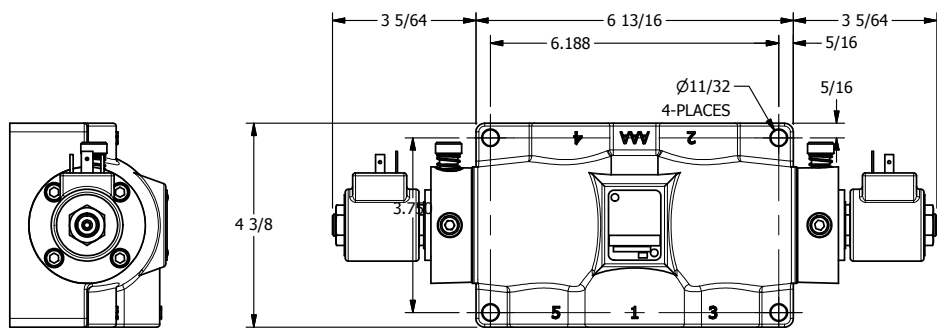

4

3

2

1

AAA
PRODUCTS
INTERNATIONAL

AAA PRODUCTS INTERNATIONAL
7114 Harry Hines Blvd
Dallas, TX 75235

TITLE: 1" SUBPLATE, DBL SOL, 3 POS,
SPR CTR, SOL RTRN, REGEN CTR SPL,
ISO 4400 DIN, LCKNG OVRD

DRAWING NO.:
DIM_SY8PDED0