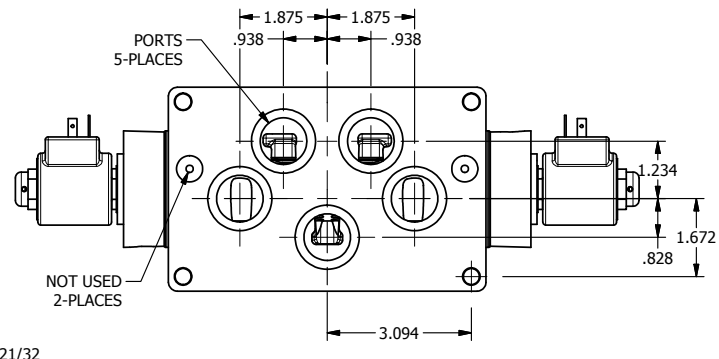

4

3

2

1

AAA PRODUCTS INTERNATIONAL
 7114 Harry Hines Blvd
 Dallas, TX 75235

TITLE: 1" SUBPLATE, DBL SOL, 3 POS,
 SPR CTR, SOL RTRN, REGEN CTR SPL,
 ISO 4400 DIN, DUST EXCLDR

DRAWING NO.:
 DIM_SY8PDEDL

THE INFORMATION CONTAINED WITHIN THIS DOCUMENT IS PROPRIETARY TO AAA PRODUCTS AND MAY NOT BE DISCLOSED WITHOUT PRIOR WRITTEN CONSENT