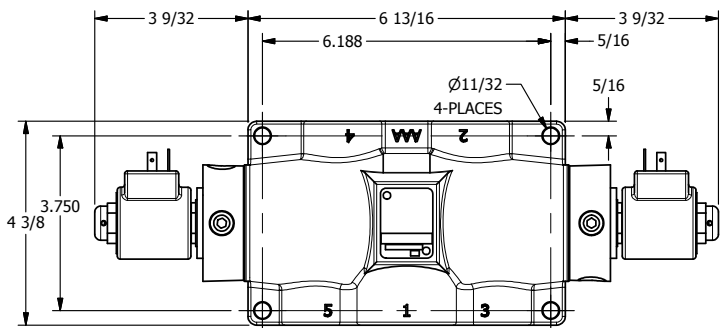

4

3

2

1

AAA PRODUCTS INTERNATIONAL
 7114 Harry Hines Blvd
 Dallas, TX 75235

TITLE: 1" SUBPLATE, DBL SOL, 3 POS,
 SPR CTR, SOL RTRN, REGEN CTR SPL,
 ISO 4400 DIN, DUST EXCLDR

DRAWING NO.:
 DIM_SY8PDEDL

THE INFORMATION CONTAINED WITHIN THIS DOCUMENT IS PROPRIETARY TO AAA PRODUCTS AND MAY NOT BE DISCLOSED WITHOUT PRIOR WRITTEN CONSENT