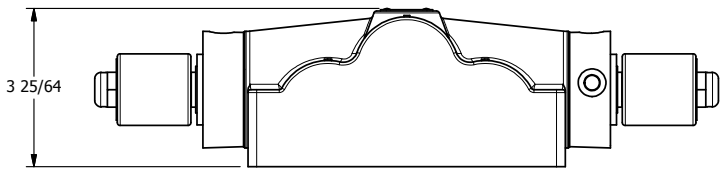

4

3

2

1

AAA PRODUCTS INTERNATIONAL
 7114 Harry Hines Blvd
 Dallas, TX 75235

TITLE: 1" SUBPLATE, DBL SOL, 3 POS,
 SPR CTR, SOL RTRN, REGEN CTR SPL,
 ISO 4400 DIN, DUST EXCLDR

DRAWING NO.:
 DIM_SY8PDEDL

THE INFORMATION CONTAINED WITHIN THIS DOCUMENT IS PROPRIETARY TO AAA PRODUCTS AND MAY NOT BE DISCLOSED WITHOUT PRIOR WRITTEN CONSENT