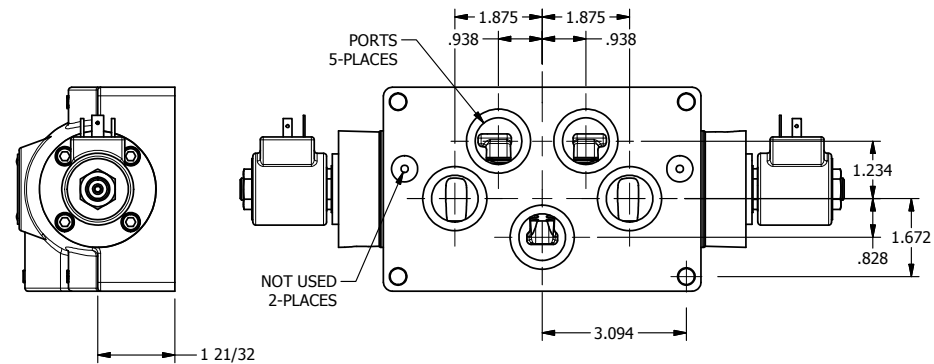

4

3

2

1

AAA
PRODUCTS
INTERNATIONAL

AAA PRODUCTS INTERNATIONAL
7114 Harry Hines Blvd
Dallas, TX 75235

TITLE: 1" SUBPLATE, DBL SOL, 3 POS,
SPR CTR, SOL RTRN, REGEN CTR SPL,
ISO 4400 DIN

PART NO.:
DIM_SY8PDED