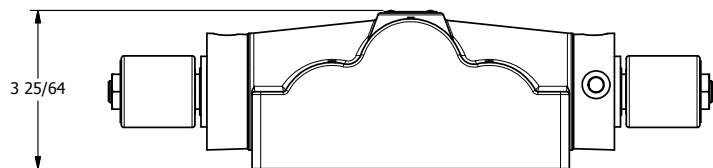

4

3

2

1

AAA
PRODUCTS
INTERNATIONAL

AAA PRODUCTS INTERNATIONAL
7114 Harry Hines Blvd
Dallas, TX 75235

TITLE: 1" SUBPLATE, DBL SOL, 3 POS,
SPR CTR, SOL RTRN, REGEN CTR SPL,
ISO 4400 DIN

PART NO.:
DIM_SY8PDED