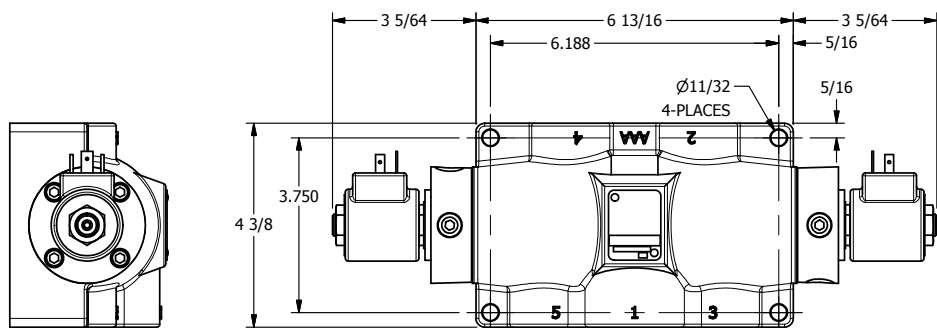

4

3

2

1

AAA
PRODUCTS
INTERNATIONAL

AAA PRODUCTS INTERNATIONAL
7114 Harry Hines Blvd
Dallas, TX 75235

TITLE: 1" SUBPLATE, DBL SOL, 3 POS,
SPR CTR, SOL RTRN, REGEN CTR SPL,
ISO 4400 DIN

PART NO.:
DIM_SY8PDED