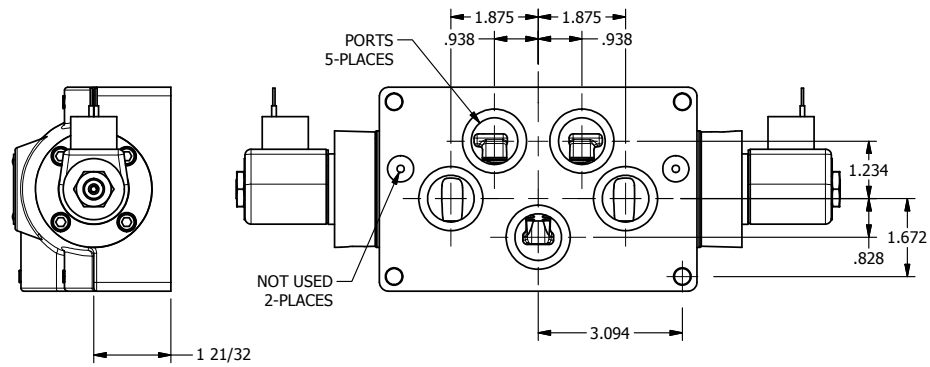

4

3

2

1

AAA
PRODUCTS
INTERNATIONAL

AAA PRODUCTS INTERNATIONAL
7114 Harry Hines Blvd
Dallas, TX 75235

TITLE: 1" SUBPLATE, DBL SOL, 3 POS,
SPR CTR, SOL RTRN, REGEN CTR SPL,
CLASSIC SOL

PART NO.:
DIM_SY8PD