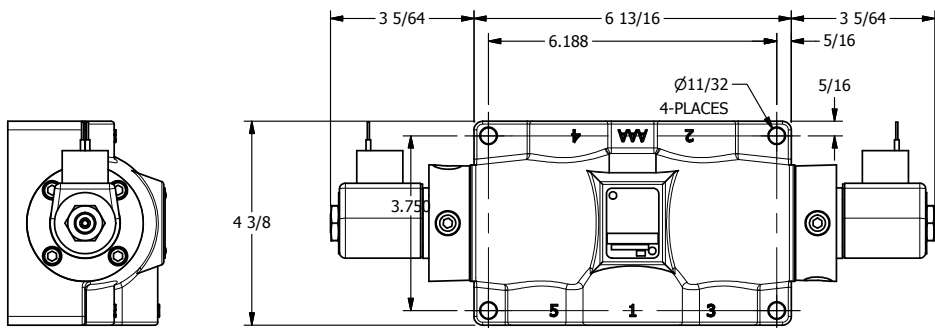

4

3

2

1

AAA
PRODUCTS
INTERNATIONAL

AAA PRODUCTS INTERNATIONAL
7114 Harry Hines Blvd
Dallas, TX 75235

TITLE: 1" SUBPLATE, DBL SOL, 3 POS,
SPR CTR, SOL RTRN, REGEN CTR SPL,
CLASSIC SOL

PART NO.:
DIM_SY8PD