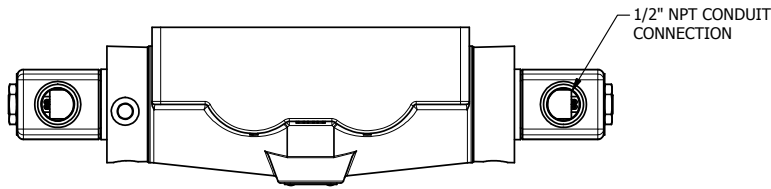

4

3

2

1

AAA
PRODUCTS
INTERNATIONAL

AAA PRODUCTS INTERNATIONAL
7114 Harry Hines Blvd
Dallas, TX 75235

TITLE: 1" SUBPLATE, DBL SOL, 3 POS,
SPR CTR, SOL RTRN, REGEN CTR SPL,
CLASSIC SOL

PART NO.:
DIM_SY8PD