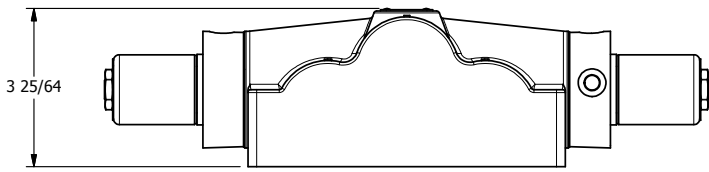

4

3

2

1

AAA
PRODUCTS
INTERNATIONAL

AAA PRODUCTS INTERNATIONAL
7114 Harry Hines Blvd
Dallas, TX 75235

TITLE: 1" SUBPLATE, DBL SOL, 3 POS,
SPR CTR, SOL RTRN, REGEN CTR SPL,
CLASSIC SOL

PART NO.:
DIM_SY8PD