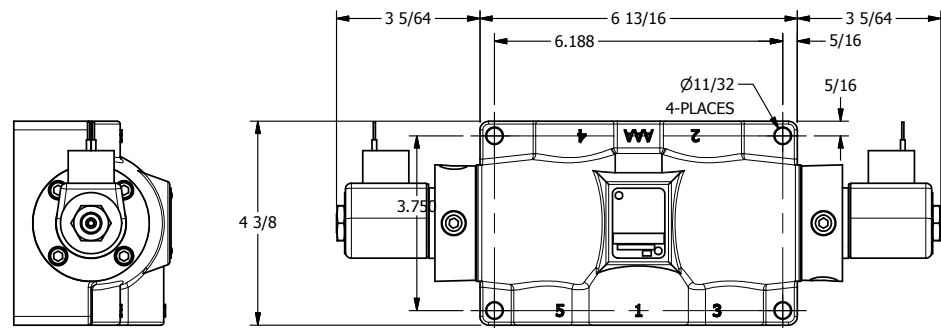

4

3

2

1

AAA PRODUCTS INTERNATIONAL
7114 Harry Hines Blvd
Dallas, TX 75235

TITLE: 1" SUBPLATE, DBL SOL, 3 POS,
SPR CTR, SOL RTRN, CLSD CTR SPL,
CLASSIC SOL

PART NO.:
DIM_SY8P

THE INFORMATION CONTAINED WITHIN THIS DOCUMENT IS PROPRIETARY TO AAA PRODUCTS AND MAY NOT BE DISCLOSED WITHOUT PRIOR WRITTEN CONSENT

4

3

2

1