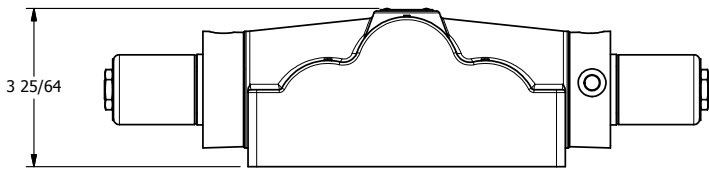

4

3

2

1

AAA PRODUCTS INTERNATIONAL
7114 Harry Hines Blvd
Dallas, TX 75235

TITLE: 1" SUBPLATE, DBL SOL, 3 POS,
SPR CTR, SOL RTRN, CLSD CTR SPL,
CLASSIC SOL

PART NO.:
DIM_SY8P

THE INFORMATION CONTAINED WITHIN THIS DOCUMENT IS PROPRIETARY TO AAA PRODUCTS AND MAY NOT BE DISCLOSED WITHOUT PRIOR WRITTEN CONSENT