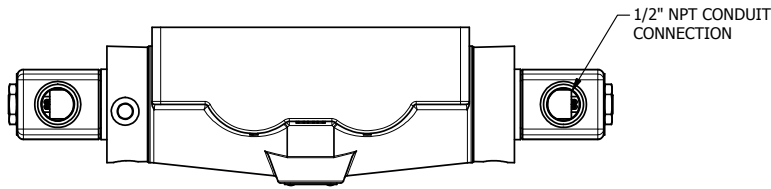

4

3

2

1

AAA PRODUCTS INTERNATIONAL
7114 Harry Hines Blvd
Dallas, TX 75235

TITLE: 1" SUBPLATE, DBL SOL, 3 POS,
SPR CTR, SOL RTRN, CLSD CTR SPL,
CLASSIC SOL

PART NO.:
DIM_SY8P

THE INFORMATION CONTAINED WITHIN THIS DOCUMENT IS PROPRIETARY TO AAA PRODUCTS AND MAY NOT BE DISCLOSED WITHOUT PRIOR WRITTEN CONSENT