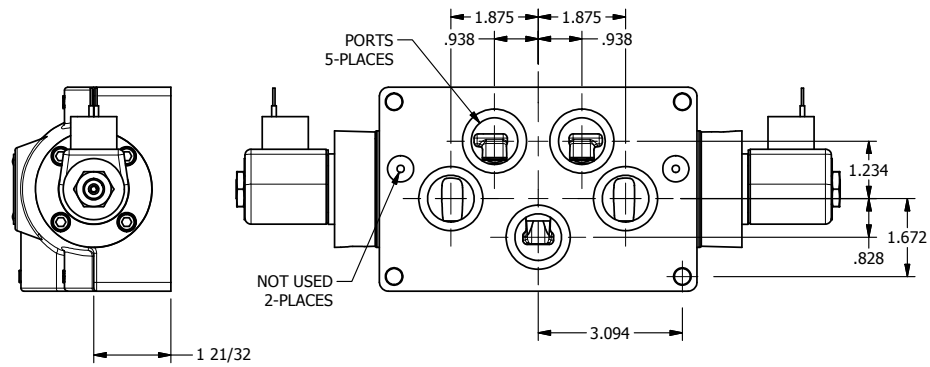

4

3

2

1

AAA PRODUCTS INTERNATIONAL
7114 Harry Hines Blvd
Dallas, TX 75235

TITLE: 1" SUBPLATE, DBL SOL, 3 POS,
SPR CTR, SOL RTRN, CLSD CTR SPL,
CLASSIC SOL

PART NO.:
DIM_SY8P

THE INFORMATION CONTAINED WITHIN THIS DOCUMENT IS PROPRIETARY TO AAA PRODUCTS AND MAY NOT BE DISCLOSED WITHOUT PRIOR WRITTEN CONSENT