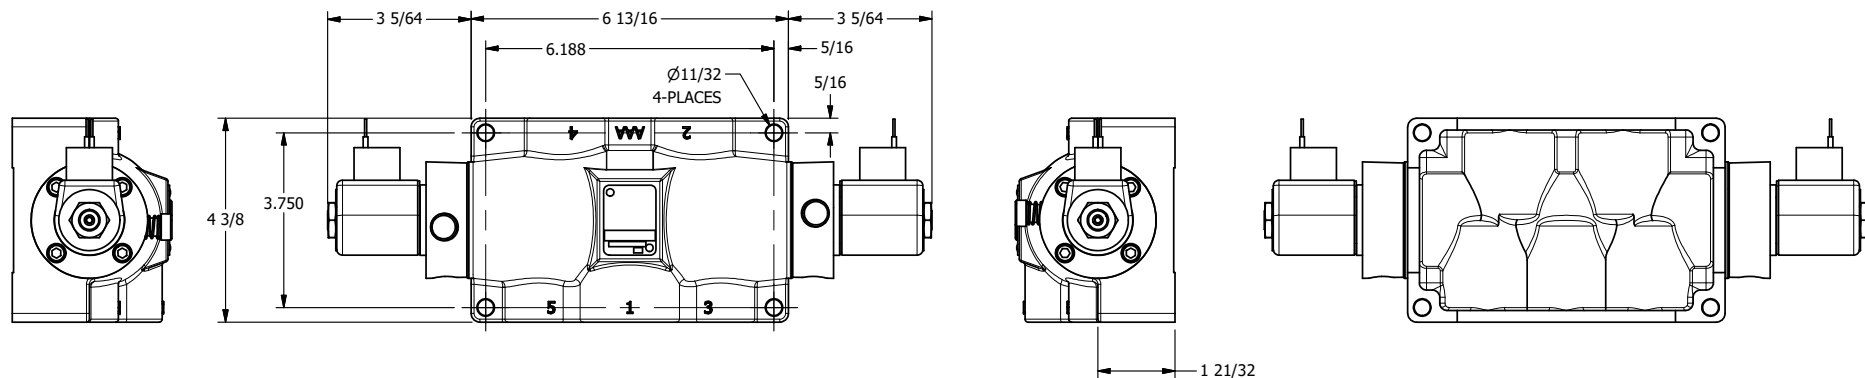

4

3

2

1

AAA
PRODUCTS
INTERNATIONAL

AAA PRODUCTS INTERNATIONAL
7114 Harry Hines Blvd
Dallas, TX 75235

TITLE: 1" SIDE PORT, DBL SOL, 3 POS,
SPR CTR, SOL SHFT, CLSD CTR SPL,
CLASSIC SOL, LCKNG OVRD, EXT PILOT

DRAWING NO.:
DIM_SY80Z