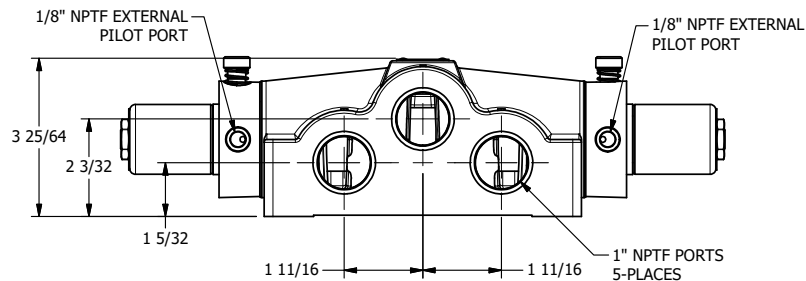

4

3

2

1

AAA
PRODUCTS
INTERNATIONAL

AAA PRODUCTS INTERNATIONAL
7114 Harry Hines Blvd
Dallas, TX 75235

TITLE: 1" SIDE PORT, DBL SOL, 3 POS,
SPR CTR, SOL SHFT, CLSD CTR SPL,
CLASSIC SOL, LCKNG OVRD, EXT PILOT

DRAWING NO.:
DIM_SY80Z