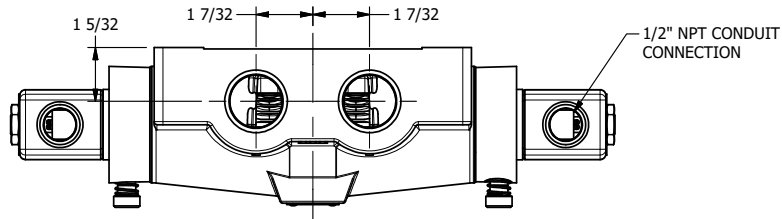

4

3

2

1

AAA
PRODUCTS
INTERNATIONAL

AAA PRODUCTS INTERNATIONAL
7114 Harry Hines Blvd
Dallas, TX 75235

TITLE: 1" SIDE PORT, DBL SOL, 3 POS,
SPR CTR, SOL SHFT, CLSD CTR SPL,
CLASSIC SOL, LCKNG OVRD, EXT PILOT

DRAWING NO.:
DIM_SY80Z