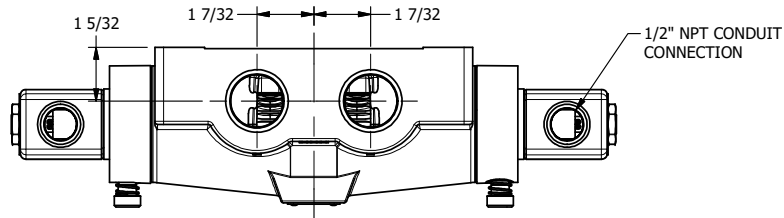

4

3

2

1

AAA
PRODUCTS
INTERNATIONAL

**AAA PRODUCTS
INTERNATIONAL**
7114 Harry Hines Blvd
Dallas, TX 75235

TITLE: 1" SIDE PORT, DBL SOL, 3 POS,
CLSD SPR CTR, CLASSIC SOL,
LCKNG OVRD, THD VENT, EXT PILOT

DRAWING NO.:
DIM_SY80TZ