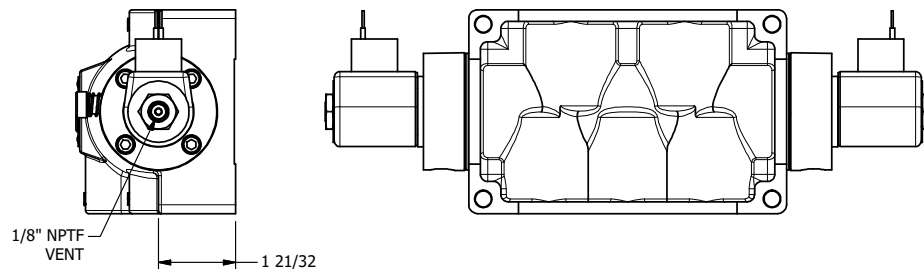

4

3

2

1

AAA
PRODUCTS
INTERNATIONAL

**AAA PRODUCTS
INTERNATIONAL**
7114 Harry Hines Blvd
Dallas, TX 75235

TITLE: 1" SIDE PORT, DBL SOL, 3 POS,
CLSD SPR CTR, CLASSIC SOL,
LCKNG OVRD, THD VENT, EXT PILOT

DRAWING NO.:
DIM_SY80TZ