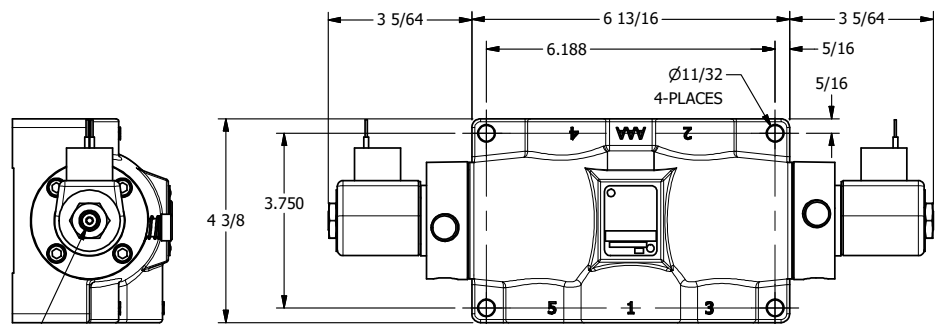

4

3

2

1

AAA
PRODUCTS
INTERNATIONAL

**AAA PRODUCTS
INTERNATIONAL**
7114 Harry Hines Blvd
Dallas, TX 75235

TITLE: 1" SIDE PORT, DBL SOL, 3 POS,
CLSD SPR CTR, CLASSIC SOL,
LCKNG OVRD, THD VENT, EXT PILOT

DRAWING NO.:
DIM_SY80TZ