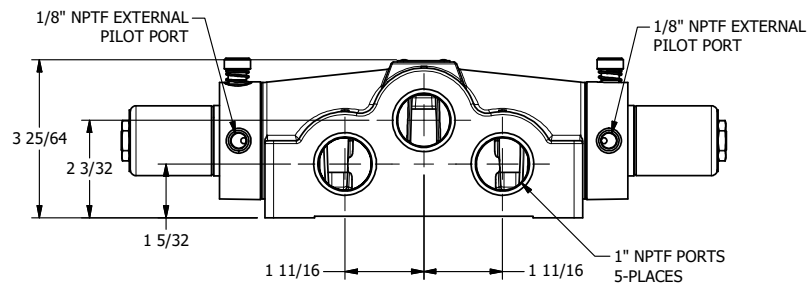

4

3

2

1

AAA
PRODUCTS
INTERNATIONAL

**AAA PRODUCTS
INTERNATIONAL**
7114 Harry Hines Blvd
Dallas, TX 75235

TITLE: 1" SIDE PORT, DBL SOL, 3 POS,
CLSD SPR CTR, CLASSIC SOL,
LCKNG OVRD, THD VENT, EXT PILOT

DRAWING NO.:
DIM_SY80TZ