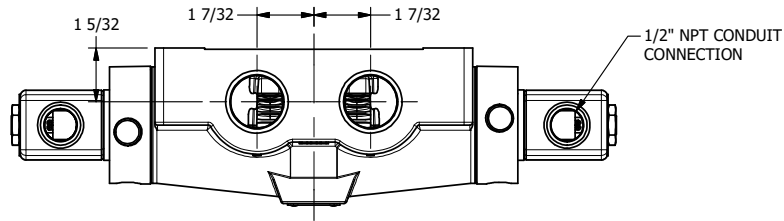

4

3

2

1

**AAA**  
PRODUCTS  
INTERNATIONAL

**AAA PRODUCTS  
INTERNATIONAL**  
7114 Harry Hines Blvd  
Dallas, TX 75235

TITLE: 1" SIDE PORT, DBL SOL, 3 POS,  
SPR CTR, SOL RTRN, CLSD CTR SPL,  
CLASSIC SOL, LCKNG OVRD

DRAWING NO.:  
DIM\_SY80T

THE INFORMATION CONTAINED WITHIN THIS DOCUMENT IS PROPRIETARY TO AAA PRODUCTS AND MAY NOT BE DISCLOSED WITHOUT PRIOR WRITTEN CONSENT

4

3

2

B

B

A