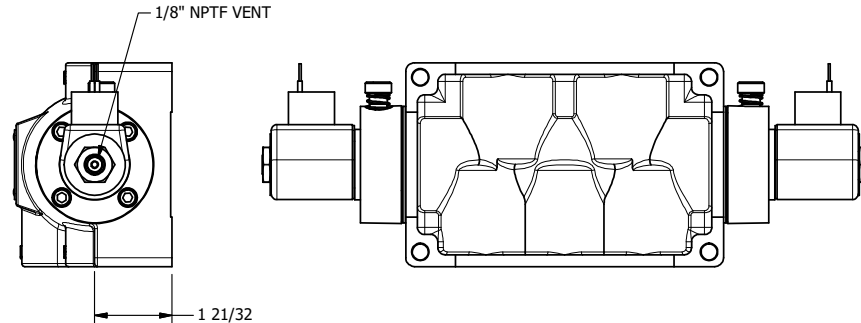

4

3

2

1

**AAA**  
PRODUCTS  
INTERNATIONAL

**AAA PRODUCTS  
INTERNATIONAL**  
7114 Harry Hines Blvd  
Dallas, TX 75235

TITLE: 1" SIDE PORT, DBL SOL, 3 POS,  
SPR CTR, SOL RTRN, CLSD CTR SPL,  
CLASSIC SOL, LCKNG OVRD

DRAWING NO.:  
DIM\_SY80T

THE INFORMATION CONTAINED WITHIN THIS DOCUMENT IS PROPRIETARY TO AAA PRODUCTS AND MAY NOT BE DISCLOSED WITHOUT PRIOR WRITTEN CONSENT

4

3

2

B

B

A