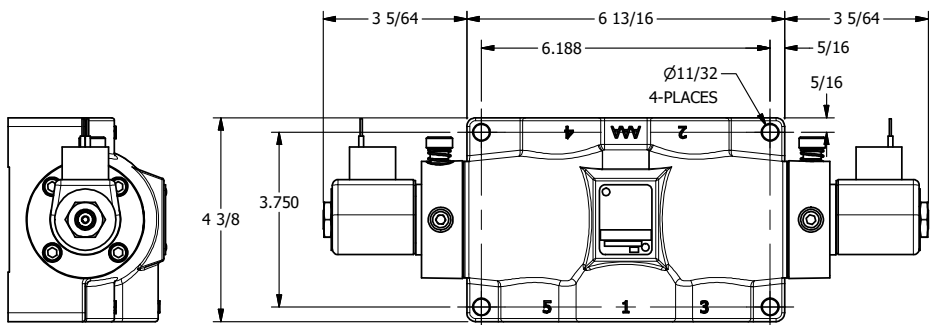

4

3

2

1

**AAA**  
PRODUCTS  
INTERNATIONAL

**AAA PRODUCTS  
INTERNATIONAL**  
7114 Harry Hines Blvd  
Dallas, TX 75235

TITLE: 1" SIDE PORT, DBL SOL, 3 POS,  
SPR CTR, SOL RTRN, CLSD CTR SPL,  
CLASSIC SOL, LCKNG OVRD

DRAWING NO.:  
DIM\_SY80T

THE INFORMATION CONTAINED WITHIN THIS DOCUMENT IS PROPRIETARY TO AAA PRODUCTS AND MAY NOT BE DISCLOSED WITHOUT PRIOR WRITTEN CONSENT

4

3

2

B

B

A