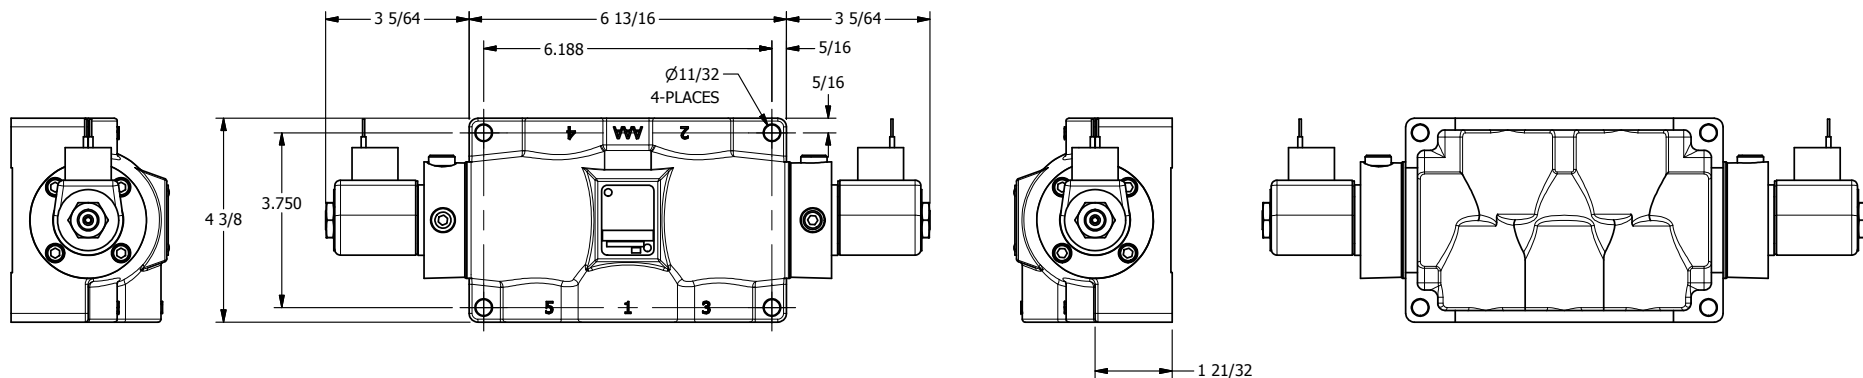

4

3

2

1

**AAA**  
PRODUCTS  
INTERNATIONAL

**AAA PRODUCTS  
INTERNATIONAL**  
7114 Harry Hines Blvd  
Dallas, TX 75235

TITLE: 1" SIDE PORT, DBL SOL, 3 POS,  
SPR CTR, SOL RTRN, CLSD CTR SPL,  
CLASSIC SOL, PUSH OVRD

DRAWING NO.:  
DIM\_SY80P

THE INFORMATION CONTAINED WITHIN THIS DOCUMENT IS PROPRIETARY TO AAA PRODUCTS AND MAY NOT BE DISCLOSED WITHOUT PRIOR WRITTEN CONSENT

4

3

2

1