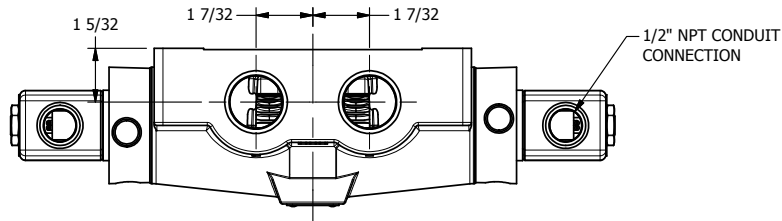

4

3

2

1

**AAA**  
PRODUCTS  
INTERNATIONAL

**AAA PRODUCTS  
INTERNATIONAL**  
7114 Harry Hines Blvd  
Dallas, TX 75235

TITLE: 1" SIDE PORT, DBL SOL, 3 POS,  
SPR CTR, SOL RTRN, CLSD CTR SPL,  
CLASSIC SOL, PUSH OVRD

DRAWING NO.:  
DIM\_SY80P

THE INFORMATION CONTAINED WITHIN THIS DOCUMENT IS PROPRIETARY TO AAA PRODUCTS AND MAY NOT BE DISCLOSED WITHOUT PRIOR WRITTEN CONSENT

4

3

2

1