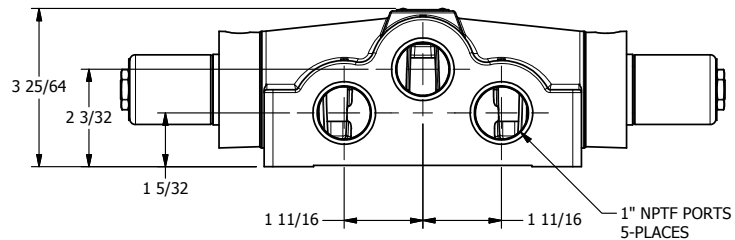

4

3

2

1

**AAA**  
PRODUCTS  
INTERNATIONAL

**AAA PRODUCTS  
INTERNATIONAL**  
7114 Harry Hines Blvd  
Dallas, TX 75235

TITLE: 1" SIDE PORT, DBL SOL, 3 POS,  
SPR CTR, SOL RTRN, CLSD CTR SPL,  
CLASSIC SOL, PUSH OVRD

DRAWING NO.:  
DIM\_SY80P

THE INFORMATION CONTAINED WITHIN THIS DOCUMENT IS PROPRIETARY TO AAA PRODUCTS AND MAY NOT BE DISCLOSED WITHOUT PRIOR WRITTEN CONSENT

4

3

2

1