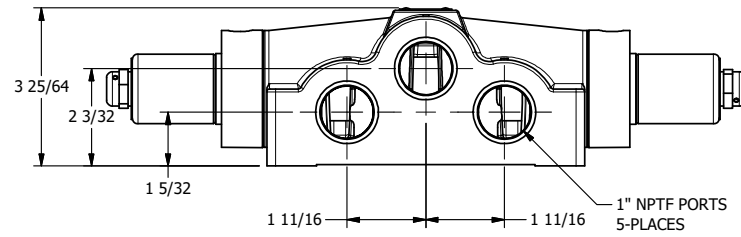

4

3

2

1

**AAA**  
PRODUCTS  
INTERNATIONAL

**AAA PRODUCTS  
INTERNATIONAL**  
7114 Harry Hines Blvd  
Dallas, TX 75235

TITLE: 1" SIDE PORT, DBL SOL, 3 POS,  
CLSD SPR CTR, CLASSIC,  
NON-LCKNG OVRD, EXCLDR

DRAWING NO.:  
DIM\_SY80NL