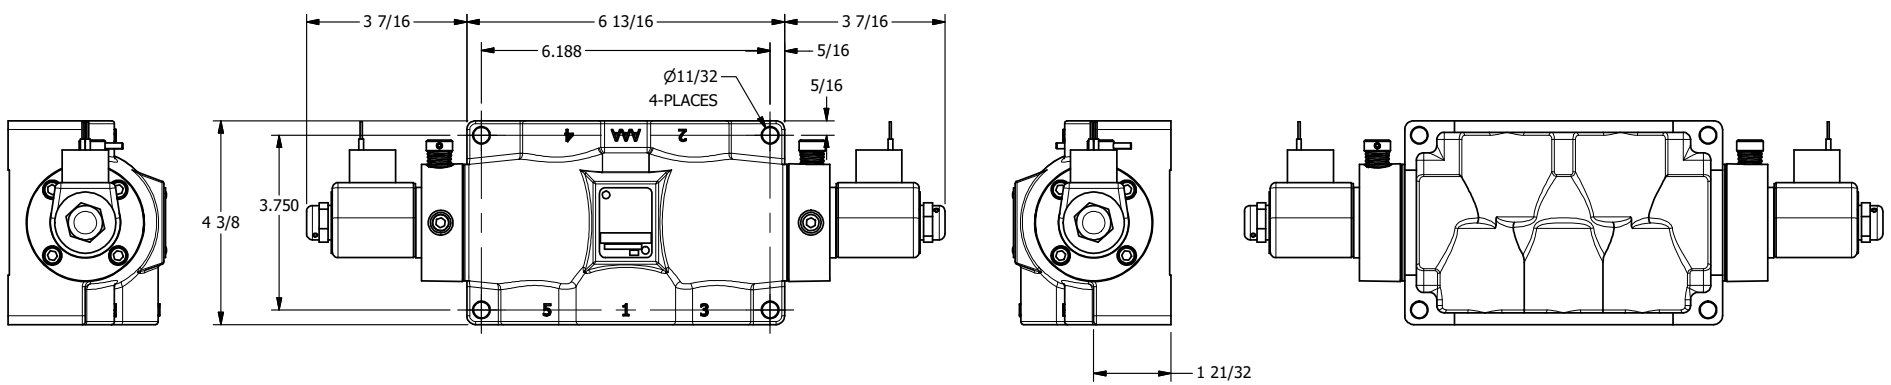

4

3

2

1

**AAA**  
PRODUCTS  
INTERNATIONAL

**AAA PRODUCTS  
INTERNATIONAL**  
7114 Harry Hines Blvd  
Dallas, TX 75235

TITLE: 1" SIDE PORT, DBL SOL, 3 POS,  
CLSD SPR CTR, CLASSIC,  
NON-LCKNG OVRD, EXCLDR

DRAWING NO.:  
DIM\_SY80NL