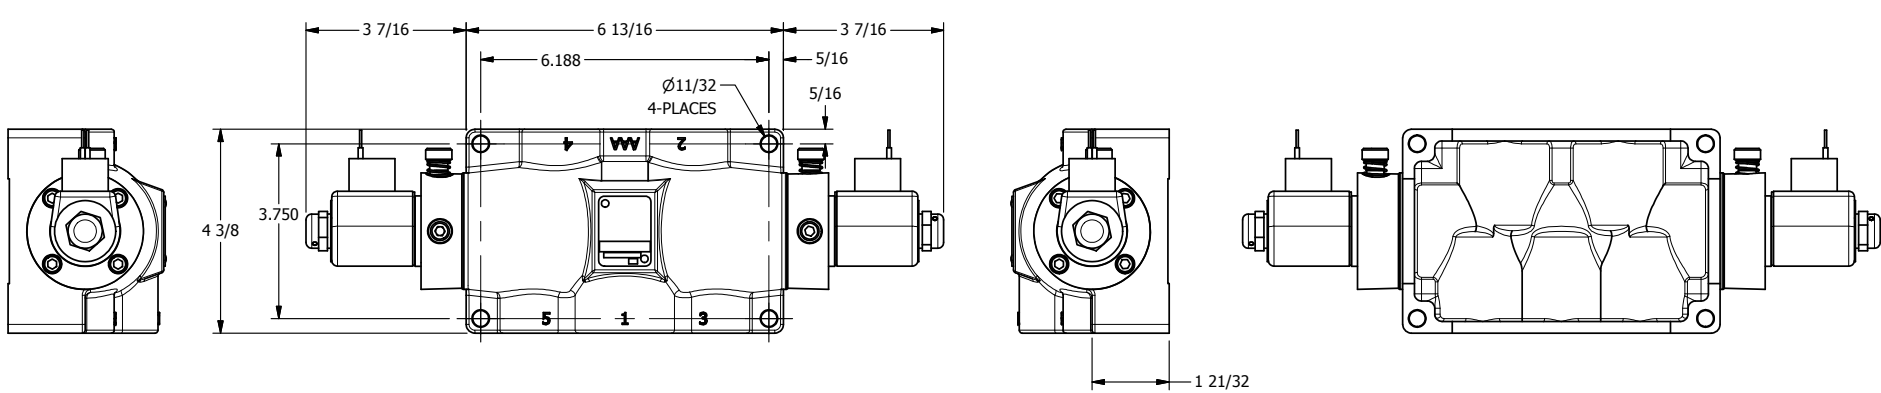

4

3

2

1

AAA
PRODUCTS
INTERNATIONAL

AAA PRODUCTS INTERNATIONAL
7114 Harry Hines Blvd
Dallas, TX 75235

TITLE: 1" SIDE PORT, DBL SOL, 3 POS,
SPR CTR, CLSD CTR SPL, CLASSIC SOL,
LCKNG OVRD, DUST EXCLDR

DRAWING NO.:
DIM_SY80L