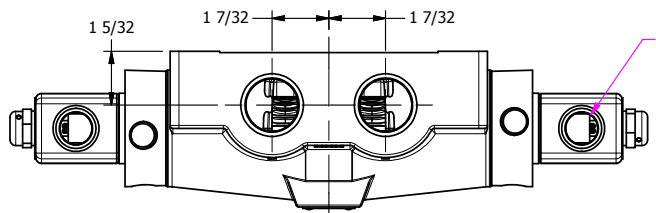

4

3

2

1

AAA
PRODUCTS
INTERNATIONAL

AAA PRODUCTS INTERNATIONAL
7114 Harry Hines Blvd
Dallas, TX 75235

TITLE: 1" SIDE PORT, DBL SOL, 3 POS,
SPR CTR, CLSD CTR SPL, CLASSIC SOL,
LCKNG OVRD, DUST EXCLDR

DRAWING NO.:
DIM_SY80L