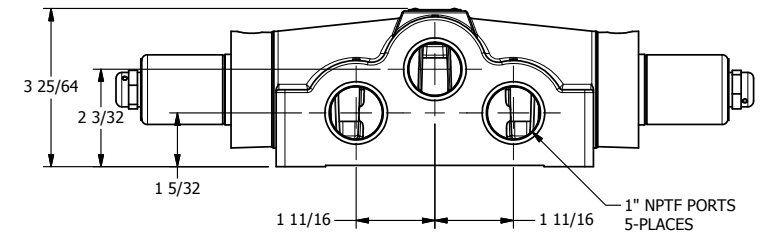

4

3

2

1

AAA
PRODUCTS
INTERNATIONAL

AAA PRODUCTS INTERNATIONAL
7114 Harry Hines Blvd
Dallas, TX 75235

TITLE: 1" SIDE PORT, DBL SOL, 3 POS,
SPR CTR, CLSD CTR SPL, CLASSIC SOL,
LCKNG OVRD, DUST EXCLDR

DRAWING NO.:
DIM_SY80L