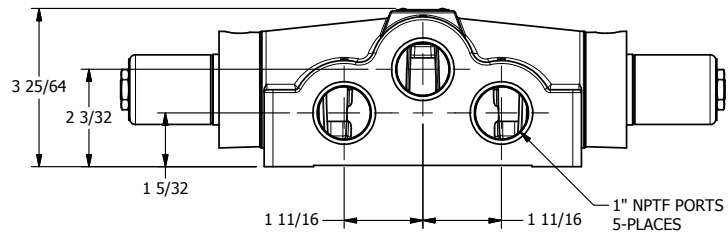

4

3

2

1

AAA
PRODUCTS
INTERNATIONAL

**AAA PRODUCTS
INTERNATIONAL**
7114 Harry Hines Blvd
Dallas, TX 75235

TITLE: 1" SIDE PORT, DBL SOL, 3 POS,
SPR CTR, SOL RTRN, CLSD CTR SPL,
CLASSIC SOL, LCKNG OVRD

DRAWING NO.:
DIM_SY80