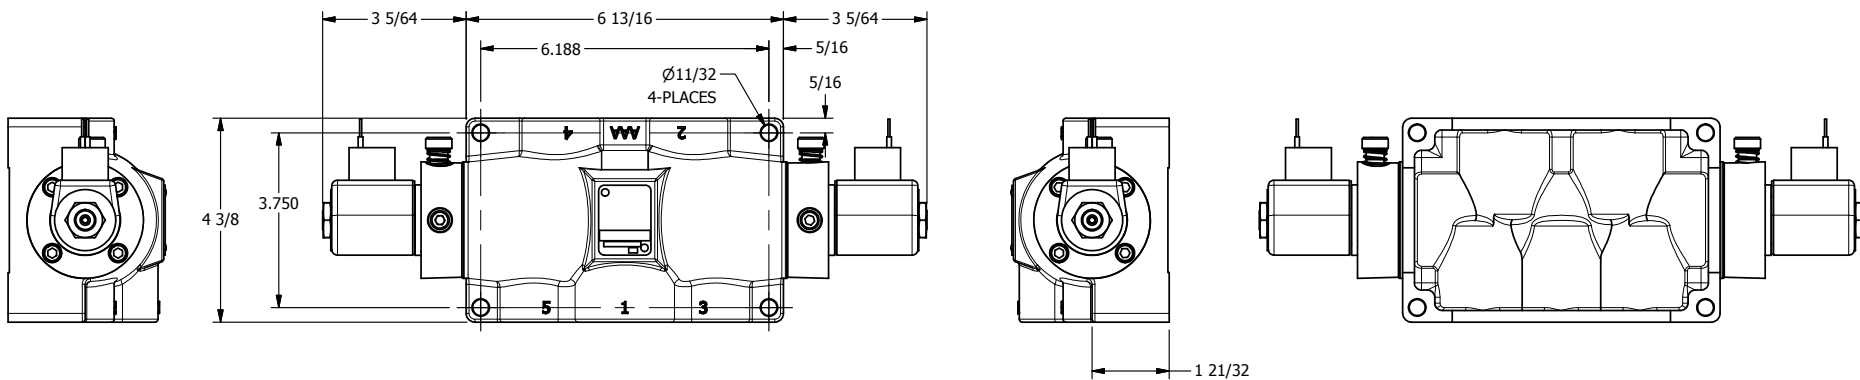

4

3

2

1

AAA
PRODUCTS
INTERNATIONAL

**AAA PRODUCTS
INTERNATIONAL**
7114 Harry Hines Blvd
Dallas, TX 75235

TITLE: 1" SIDE PORT, DBL SOL, 3 POS,
SPR CTR, SOL RTRN, CLSD CTR SPL,
CLASSIC SOL, LCKNG OVRD

DRAWING NO.:
DIM_SY80