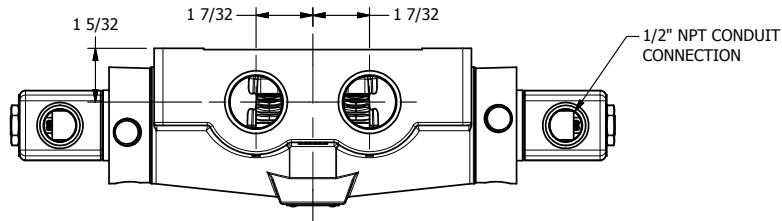

4

3

2

1

AAA
PRODUCTS
INTERNATIONAL

**AAA PRODUCTS
INTERNATIONAL**
7114 Harry Hines Blvd
Dallas, TX 75235

TITLE: 1" SIDE PORT, DBL SOL, 3 POS,
SPR CTR, SOL RTRN, CLSD CTR SPL,
CLASSIC SOL, LCKNG OVRD

DRAWING NO.:
DIM_SY80