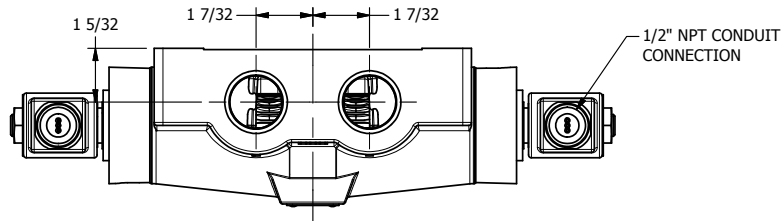

4

3

2

1

**AAA**  
PRODUCTS  
INTERNATIONAL

**AAA PRODUCTS INTERNATIONAL**  
7114 Harry Hines Blvd  
Dallas, TX 75235

TITLE: 1" SIDE PORT, DBL SOL, 3 POS,  
SPR CTR, SOL RTRN, CLSD CTR SPL,  
MOLD-OVER, EXT PILOT

DRAWING NO.:  
DIM\_SY8MZ

THE INFORMATION CONTAINED WITHIN THIS DOCUMENT IS PROPRIETARY TO AAA PRODUCTS AND MAY NOT BE DISCLOSED WITHOUT PRIOR WRITTEN CONSENT

4

3

2

1