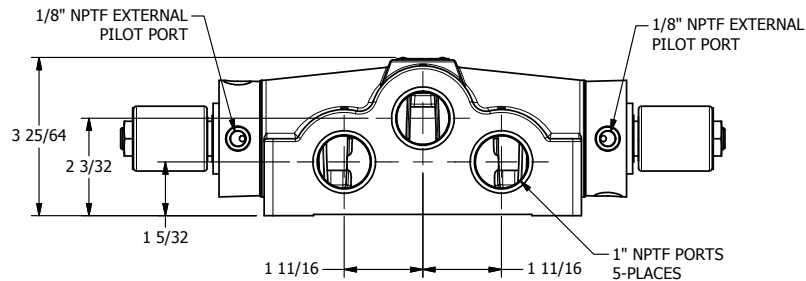

4

3

2

1

**AAA**  
PRODUCTS  
INTERNATIONAL

**AAA PRODUCTS INTERNATIONAL**  
7114 Harry Hines Blvd  
Dallas, TX 75235

TITLE: 1" SIDE PORT, DBL SOL, 3 POS,  
SPR CTR, SOL RTRN, CLSD CTR SPL,  
MOLD-OVER, EXT PILOT

DRAWING NO.:  
DIM\_SY8MZ

THE INFORMATION CONTAINED WITHIN THIS DOCUMENT IS PROPRIETARY TO AAA PRODUCTS AND MAY NOT BE DISCLOSED WITHOUT PRIOR WRITTEN CONSENT

4

3

2

1