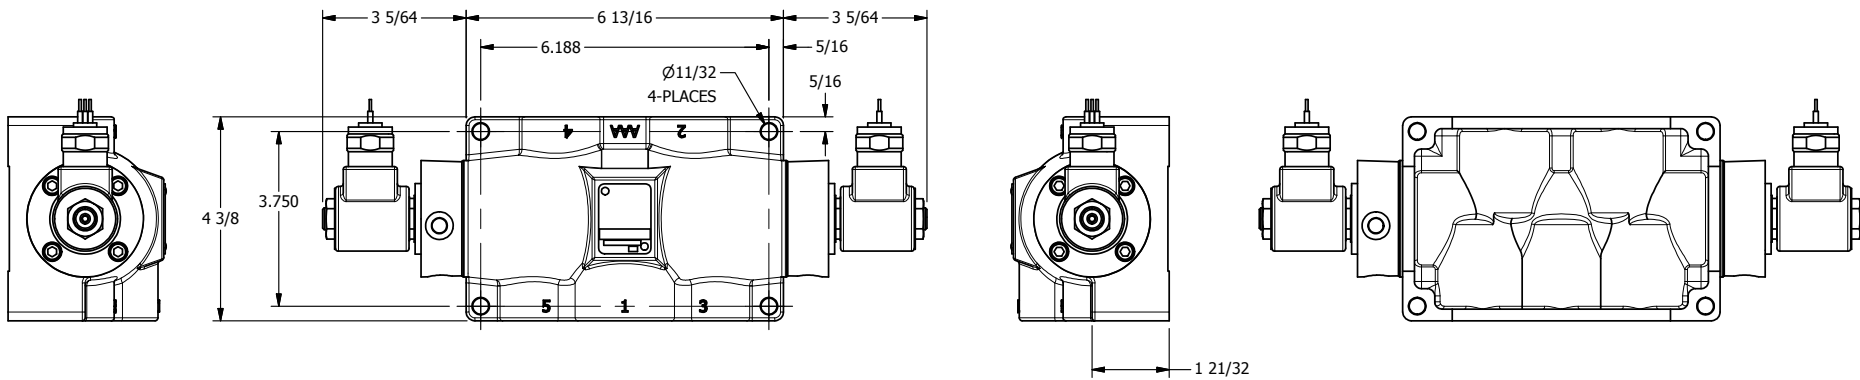

4

3

2

1

**AAA**  
PRODUCTS  
INTERNATIONAL

**AAA PRODUCTS INTERNATIONAL**  
7114 Harry Hines Blvd  
Dallas, TX 75235

TITLE: 1" SIDE PORT, DBL SOL, 3 POS,  
SPR CTR, SOL RTRN, CLSD CTR SPL,  
MOLD-OVER, EXT PILOT

DRAWING NO.:  
DIM\_SY8MZ

THE INFORMATION CONTAINED WITHIN THIS DOCUMENT IS PROPRIETARY TO AAA PRODUCTS AND MAY NOT BE DISCLOSED WITHOUT PRIOR WRITTEN CONSENT

4

3

2

1