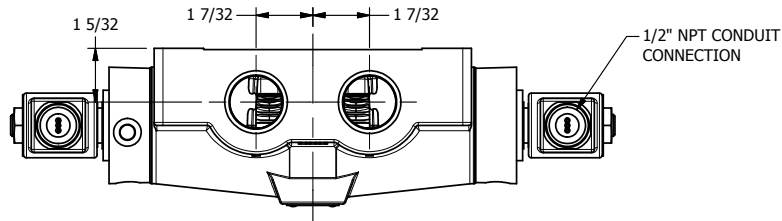

4

3

2

1

**AAA**  
PRODUCTS  
INTERNATIONAL

**AAA PRODUCTS  
INTERNATIONAL**  
7114 Harry Hines Blvd  
Dallas, TX 75235

TITLE: 1" SIDE PORT, DBL SOL, 3 POS,  
SPR CTR, SOL RTRN, CLSD CTR SPL,  
MOLD-OVER, TAPPED VENT

DRAWING NO.:  
DIM\_SY8MT

4

3

2

1

THE INFORMATION CONTAINED WITHIN THIS DOCUMENT IS PROPRIETARY TO AAA PRODUCTS AND MAY NOT BE DISCLOSED WITHOUT PRIOR WRITTEN CONSENT