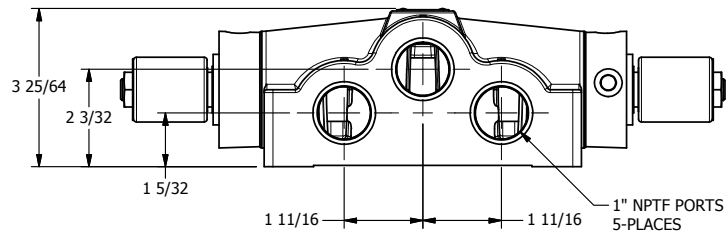

4

3

2

1

**AAA**  
PRODUCTS  
INTERNATIONAL

**AAA PRODUCTS  
INTERNATIONAL**  
7114 Harry Hines Blvd  
Dallas, TX 75235

TITLE: 1" SIDE PORT, DBL SOL, 3 POS,  
SPR CTR, SOL RTRN, CLSD CTR SPL,  
MOLD-OVER, TAPPED VENT

DRAWING NO.:  
DIM\_SY8MT

4

3

2

1

THE INFORMATION CONTAINED WITHIN THIS DOCUMENT IS PROPRIETARY TO AAA PRODUCTS AND MAY NOT BE DISCLOSED WITHOUT PRIOR WRITTEN CONSENT