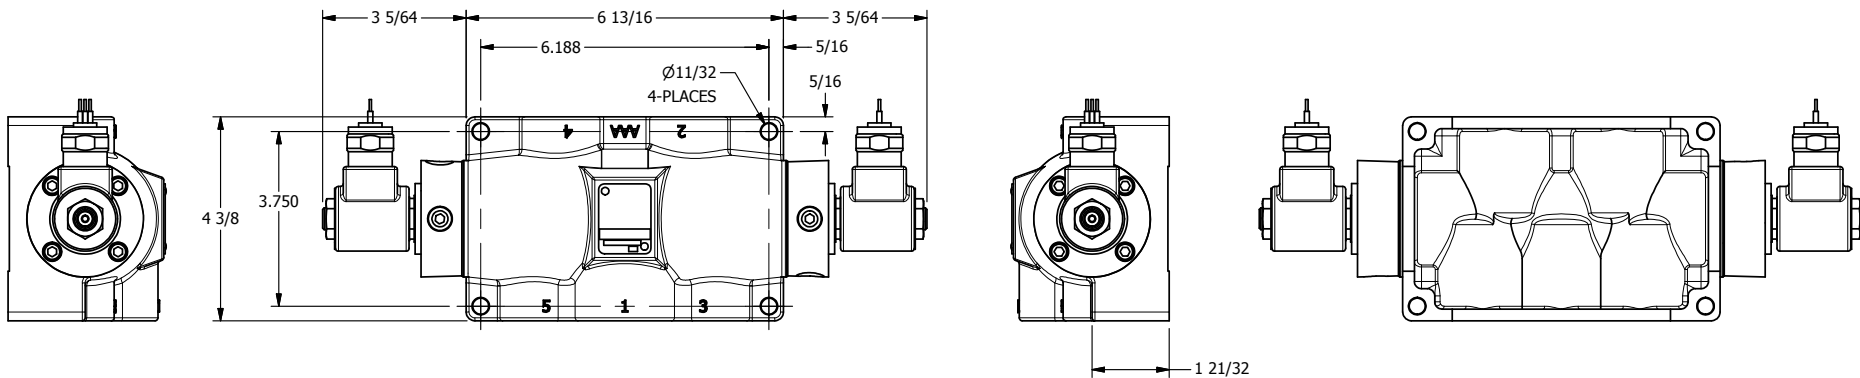

4

3

2

1

**AAA**  
PRODUCTS  
INTERNATIONAL

**AAA PRODUCTS  
INTERNATIONAL**  
7114 Harry Hines Blvd  
Dallas, TX 75235

TITLE: 1" SIDE PORT, DBL SOL, 3 POS,  
SPR CTR, SOL RTRN, CLSD CTR SPL,  
MOLD-OVER, TAPPED VENT

DRAWING NO.:  
DIM\_SY8MT

4

3

2

1

THE INFORMATION CONTAINED WITHIN THIS DOCUMENT IS PROPRIETARY TO AAA PRODUCTS AND MAY NOT BE DISCLOSED WITHOUT PRIOR WRITTEN CONSENT