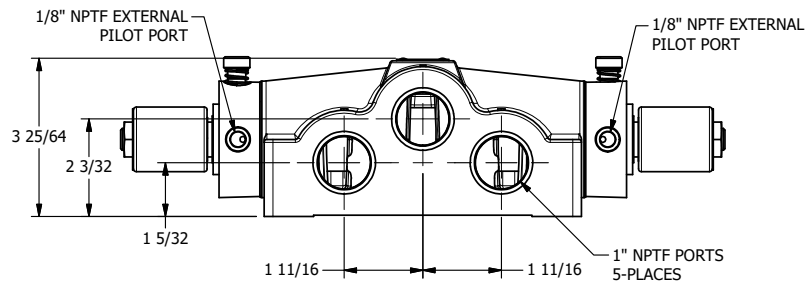

4

3

2

1

AAA
PRODUCTS
INTERNATIONAL

AAA PRODUCTS INTERNATIONAL
7114 Harry Hines Blvd
Dallas, TX 75235

TITLE: 1" SIDE PORT, DBL SOL, 3 POS,
SPR CTR, SOL SHFT, CLSD CTR SPL,
MOLD-OVER, LCKNG OVRD, EXT PILOT

DRAWING NO.:
DIM_SY8MOZ