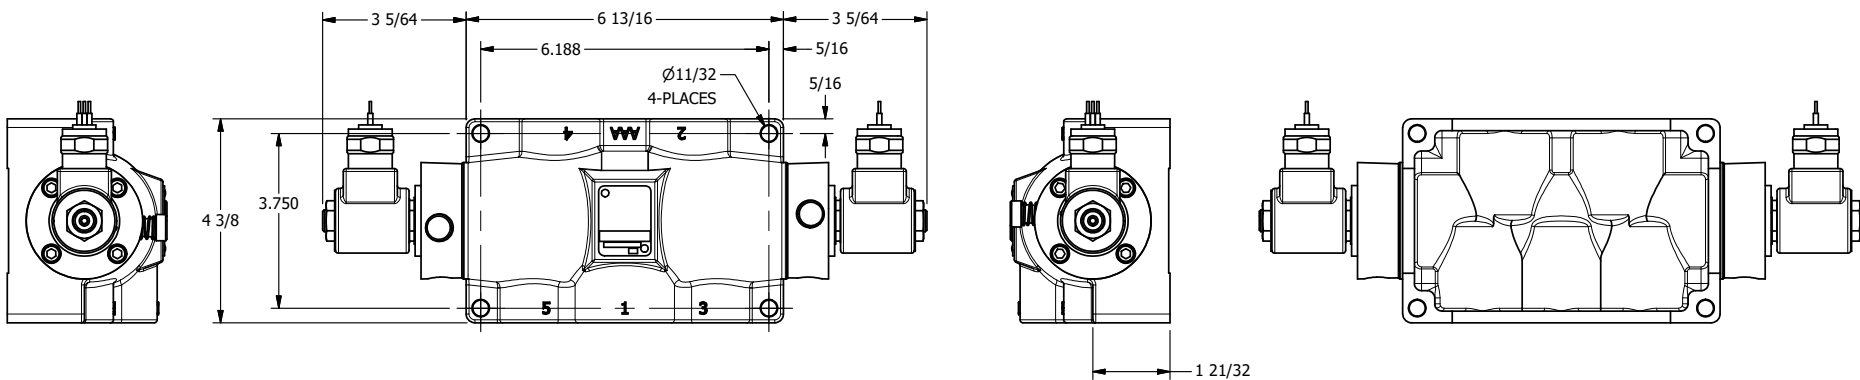

4

3

2

1

AAA
PRODUCTS
INTERNATIONAL

AAA PRODUCTS INTERNATIONAL
7114 Harry Hines Blvd
Dallas, TX 75235

TITLE: 1" SIDE PORT, DBL SOL, 3 POS,
SPR CTR, SOL SHFT, CLSD CTR SPL,
MOLD-OVER, LCKNG OVRD, EXT PILOT

DRAWING NO.:
DIM_SY8MOZ