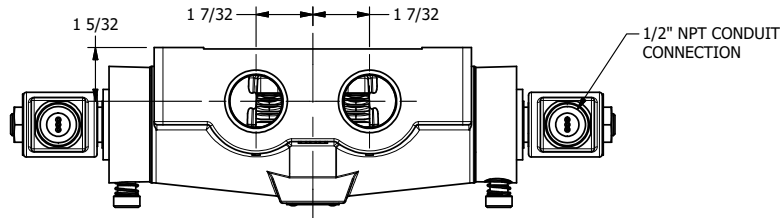

4

3

2

1

AAA
PRODUCTS
INTERNATIONAL

AAA PRODUCTS INTERNATIONAL
7114 Harry Hines Blvd
Dallas, TX 75235

TITLE: 1" SIDE PORT, DBL SOL, 3 POS,
SPR CTR, SOL SHFT, CLSD CTR SPL,
MOLD-OVER, LCKNG OVRD, EXT PILOT

DRAWING NO.:
DIM_SY8MOZ