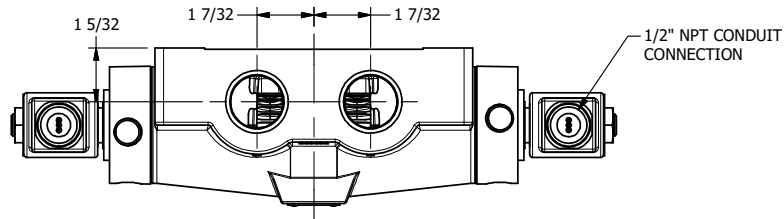

4

3

2

1

**AAA**  
PRODUCTS  
INTERNATIONAL

**AAA PRODUCTS  
INTERNATIONAL**  
7114 Harry Hines Blvd  
Dallas, TX 75235

TITLE: 1" SIDE PORT, DBL SOL, 3 POS,  
CLSD SPR CTR, MOLD-OVER,  
LCKNG OVRD, TPD VENT

DRAWING NO.:  
DIM\_SY8MOT