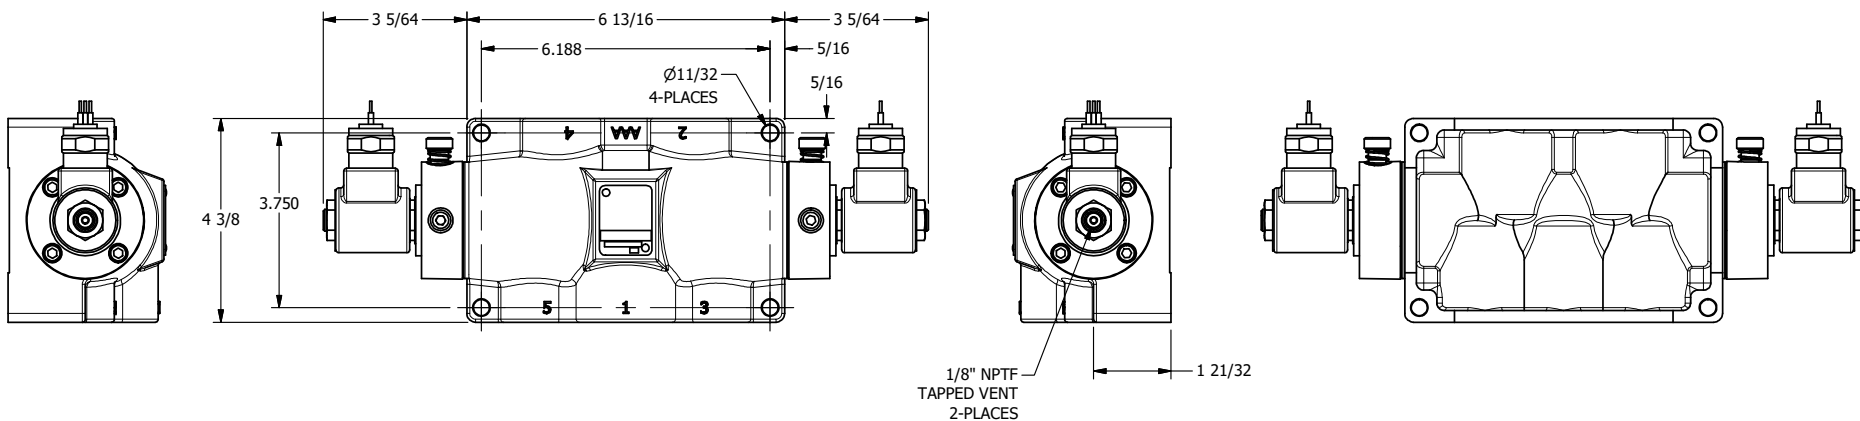

4

3

2

1

**AAA**  
PRODUCTS  
INTERNATIONAL

**AAA PRODUCTS  
INTERNATIONAL**  
7114 Harry Hines Blvd  
Dallas, TX 75235

TITLE: 1" SIDE PORT, DBL SOL, 3 POS,  
CLSD SPR CTR, MOLD-OVER,  
LCKNG OVRD, TPD VENT

DRAWING NO.:  
DIM\_SY8MOT