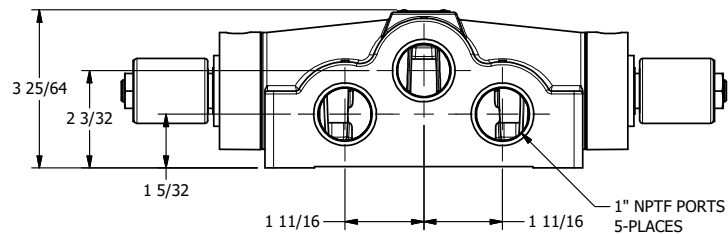

4

3

2

1

**AAA**  
PRODUCTS  
INTERNATIONAL

**AAA PRODUCTS  
INTERNATIONAL**  
7114 Harry Hines Blvd  
Dallas, TX 75235

TITLE: 1" SIDE PORT, DBL SOL, 3 POS,  
CLSD SPR CTR, MOLD-OVER,  
LCKNG OVRD, TPD VENT

DRAWING NO.:  
DIM\_SY8MOT