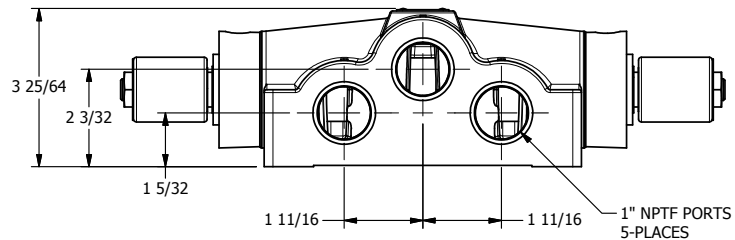

4

3

2

1

**AAA**  
PRODUCTS  
INTERNATIONAL

**AAA PRODUCTS  
INTERNATIONAL**  
7114 Harry Hines Blvd  
Dallas, TX 75235

TITLE: 1" SIDE PORT, DBL SOL, 3 POS,  
SPR CTR, SOL RTRN, CLSD CTR SPL,  
MOLD-OVER, PUSH OVRD

DRAWING NO.:  
DIM\_SY8MOP

4

3

2

1

THE INFORMATION CONTAINED WITHIN THIS DOCUMENT IS PROPRIETARY TO AAA PRODUCTS AND MAY NOT BE DISCLOSED WITHOUT PRIOR WRITTEN CONSENT