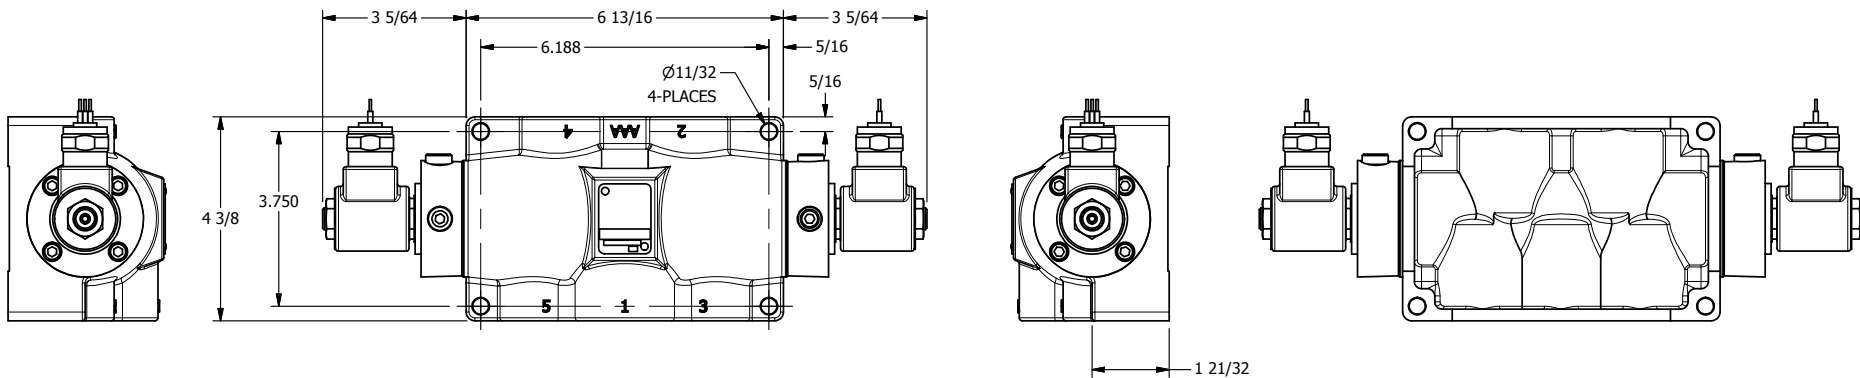

4

3

2

1

**AAA**  
PRODUCTS  
INTERNATIONAL

**AAA PRODUCTS  
INTERNATIONAL**  
7114 Harry Hines Blvd  
Dallas, TX 75235

TITLE: 1" SIDE PORT, DBL SOL, 3 POS,  
SPR CTR, SOL RTRN, CLSD CTR SPL,  
MOLD-OVER, PUSH OVRD

DRAWING NO.:  
DIM\_SY8MOP

4

3

2

1

THE INFORMATION CONTAINED WITHIN THIS DOCUMENT IS PROPRIETARY TO AAA PRODUCTS AND MAY NOT BE DISCLOSED WITHOUT PRIOR WRITTEN CONSENT