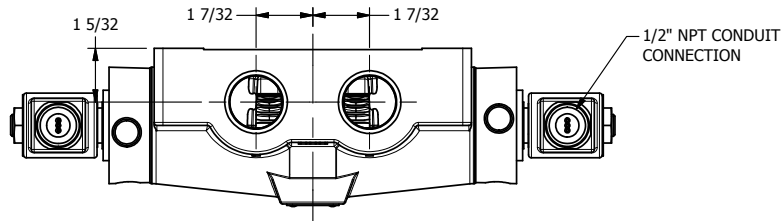

4

3

2

1

**AAA**  
PRODUCTS  
INTERNATIONAL

**AAA PRODUCTS  
INTERNATIONAL**  
7114 Harry Hines Blvd  
Dallas, TX 75235

TITLE: 1" SIDE PORT, DBL SOL, 3 POS,  
SPR CTR, SOL RTRN, CLSD CTR SPL,  
MOLD-OVER, PUSH OVRD

DRAWING NO.:  
DIM\_SY8MOP

4

3

2

1

THE INFORMATION CONTAINED WITHIN THIS DOCUMENT IS PROPRIETARY TO AAA PRODUCTS AND MAY NOT BE DISCLOSED WITHOUT PRIOR WRITTEN CONSENT