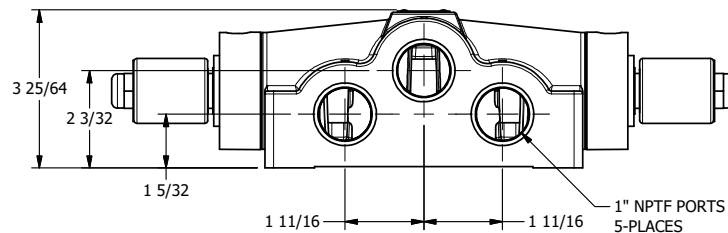

4

3

2

1

AAA
PRODUCTS
INTERNATIONAL

**AAA PRODUCTS
INTERNATIONAL**
7114 Harry Hines Blvd
Dallas, TX 75235

TITLE: 1" SIDE PORT, DBL SOL, 3 POS,
CLSD SPR CTR, MOLD-OVER,
NON-LCKNG OVRD, EXCLDR

DRAWING NO.:
DIM_SY8MONL