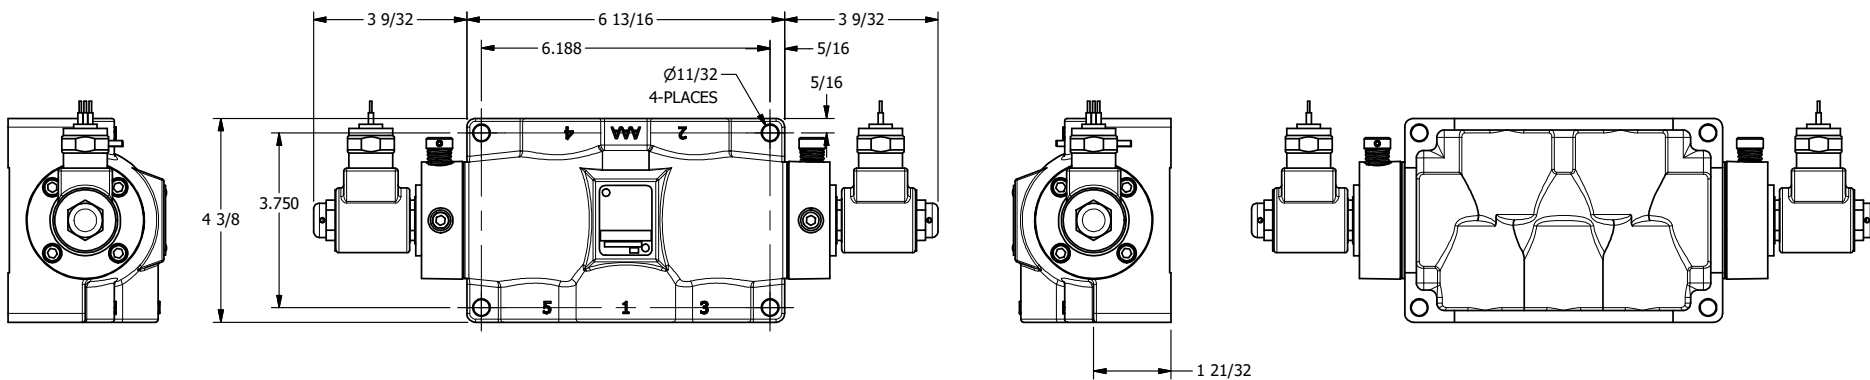

4

3

2

1

AAA
PRODUCTS
INTERNATIONAL

**AAA PRODUCTS
INTERNATIONAL**
7114 Harry Hines Blvd
Dallas, TX 75235

TITLE: 1" SIDE PORT, DBL SOL, 3 POS,
CLSD SPR CTR, MOLD-OVER,
NON-LCKNG OVRD, EXCLDR

DRAWING NO.:
DIM_SY8MONL