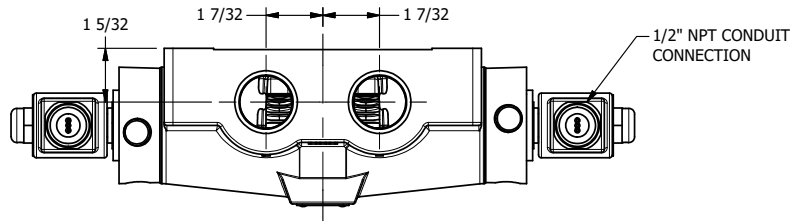

4

3

2

1

AAA
PRODUCTS
INTERNATIONAL

**AAA PRODUCTS
INTERNATIONAL**
7114 Harry Hines Blvd
Dallas, TX 75235

TITLE: 1" SIDE PORT, DBL SOL, 3 POS,
SPR CTR, CLSD CTR SPL, MOLD-OVER,
LCKNG OVRD, DUST EXCLDR

DRAWING NO.:
DIM_SY8MOL