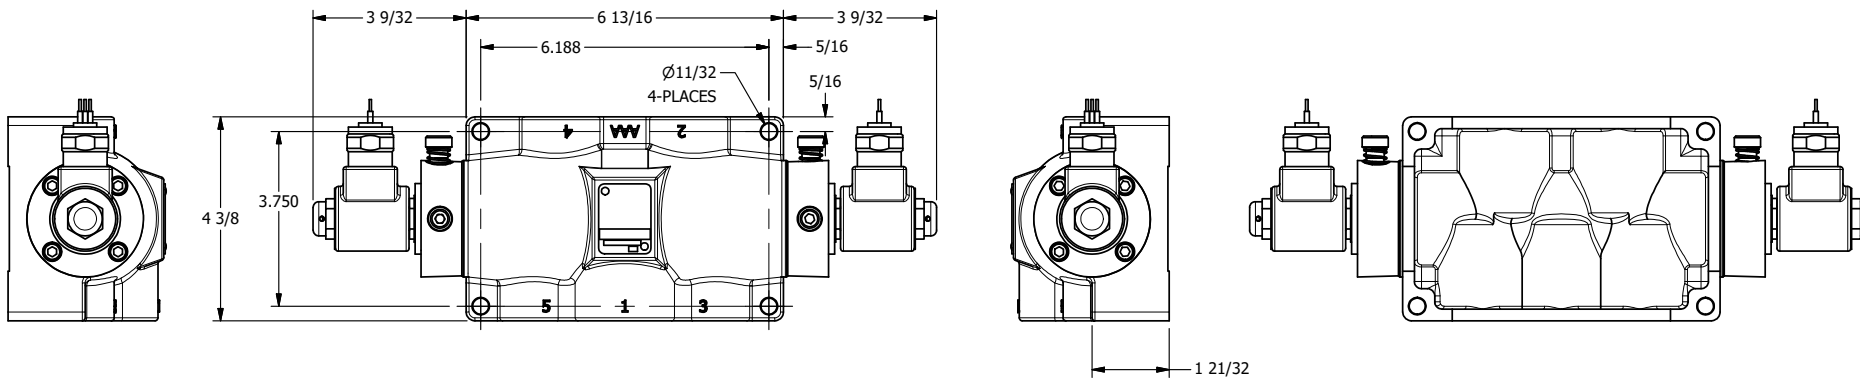

4

3

2

1

AAA
PRODUCTS
INTERNATIONAL

**AAA PRODUCTS
INTERNATIONAL**
7114 Harry Hines Blvd
Dallas, TX 75235

TITLE: 1" SIDE PORT, DBL SOL, 3 POS,
SPR CTR, CLSD CTR SPL, MOLD-OVER,
LCKNG OVRD, DUST EXCLDR

DRAWING NO.:
DIM_SY8MOL