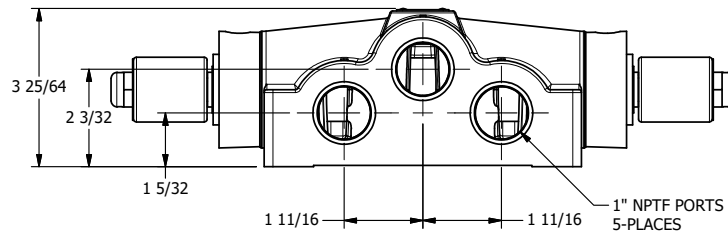

4

3

2

1

AAA
PRODUCTS
INTERNATIONAL

**AAA PRODUCTS
INTERNATIONAL**
7114 Harry Hines Blvd
Dallas, TX 75235

TITLE: 1" SIDE PORT, DBL SOL, 3 POS,
SPR CTR, CLSD CTR SPL, MOLD-OVER,
LCKNG OVRD, DUST EXCLDR

DRAWING NO.:
DIM_SY8MOL