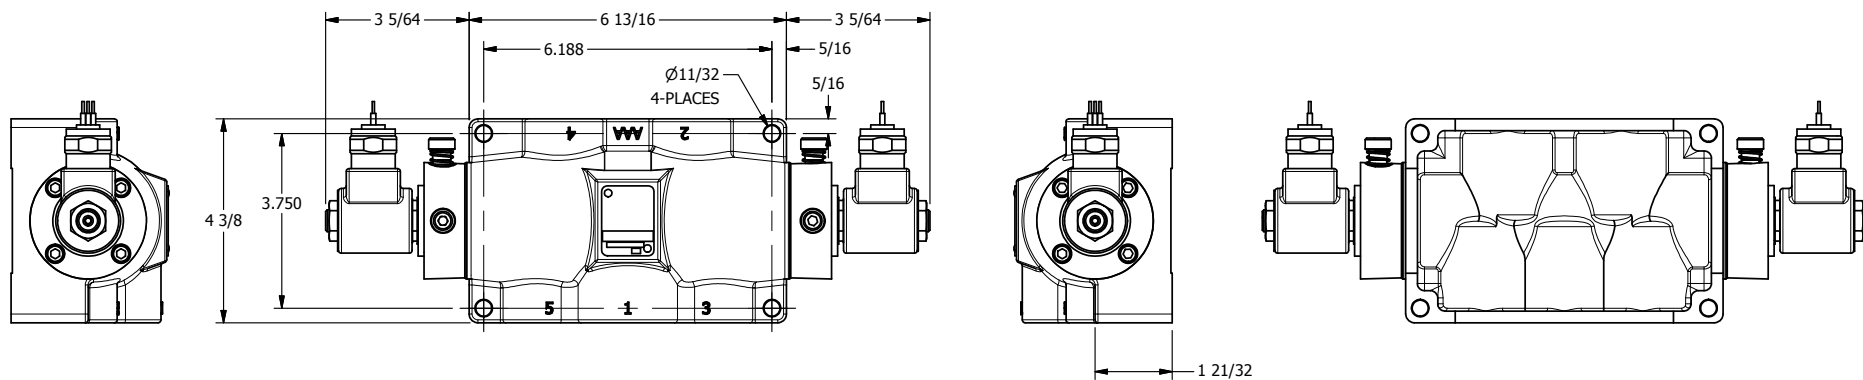

4

3

2

1

**AAA**  
PRODUCTS  
INTERNATIONAL

**AAA PRODUCTS  
INTERNATIONAL**  
7114 Harry Hines Blvd  
Dallas, TX 75235

TITLE: 1" SIDE PORT, DBL SOL, 3 POS,  
SPR CTR, SOL RTRN, CLSD CTR SPL,  
MOLD-OVER, LCKNG OVRD

DRAWING NO.:  
DIM\_SY8MO

THE INFORMATION CONTAINED WITHIN THIS DOCUMENT IS PROPRIETARY TO AAA PRODUCTS AND MAY NOT BE DISCLOSED WITHOUT PRIOR WRITTEN CONSENT

4

3

2

1

B

B