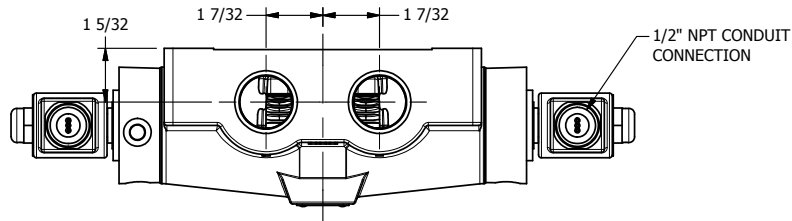

4

3

2

1

AAA
PRODUCTS
INTERNATIONAL

**AAA PRODUCTS
INTERNATIONAL**
7114 Harry Hines Blvd
Dallas, TX 75235

TITLE: 1" SIDE PORT, DBL SOL, 3 POS,
SPR CTR, SOL RTRN, CLSD CTR SPL,
MOLD-OVER, DUST EXCLDR

DRAWING NO.:
DIM_SY8ML