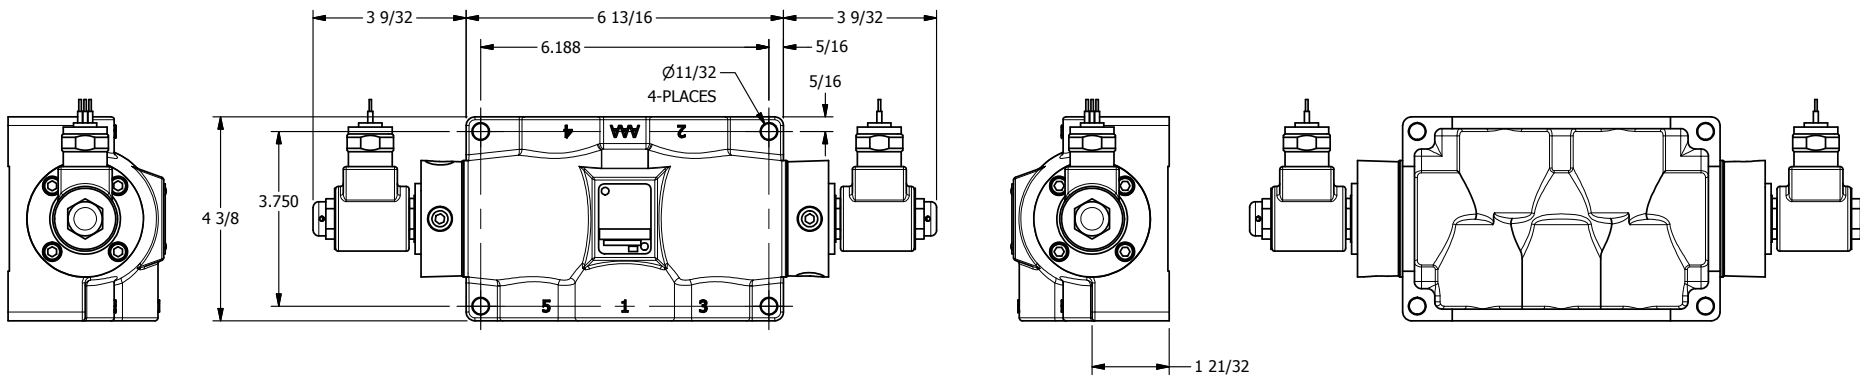

4

3

2

1

AAA
PRODUCTS
INTERNATIONAL

**AAA PRODUCTS
INTERNATIONAL**
7114 Harry Hines Blvd
Dallas, TX 75235

TITLE: 1" SIDE PORT, DBL SOL, 3 POS,
SPR CTR, SOL RTRN, CLSD CTR SPL,
MOLD-OVER, DUST EXCLDR

DRAWING NO.:
DIM_SY8ML