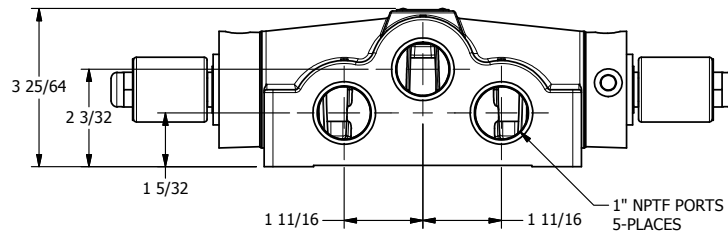

4

3

2

1

AAA
PRODUCTS
INTERNATIONAL

**AAA PRODUCTS
INTERNATIONAL**
7114 Harry Hines Blvd
Dallas, TX 75235

TITLE: 1" SIDE PORT, DBL SOL, 3 POS,
SPR CTR, SOL RTRN, CLSD CTR SPL,
MOLD-OVER, DUST EXCLDR

DRAWING NO.:
DIM_SY8ML