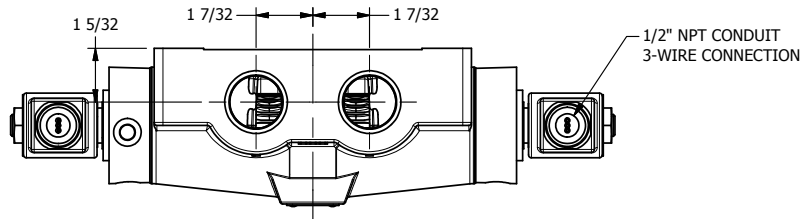

4

3

2

1

**AAA**  
PRODUCTS  
INTERNATIONAL

**AAA PRODUCTS  
INTERNATIONAL**  
7114 Harry Hines Blvd  
Dallas, TX 75235

TITLE: 1" SIDE PORT, DBL SOL, 3 POS,  
SPR CTR, SOL RTRN, CLSD CTR SPL,  
MOLD-OVER

PART NO.:  
**DIM\_SY8M**