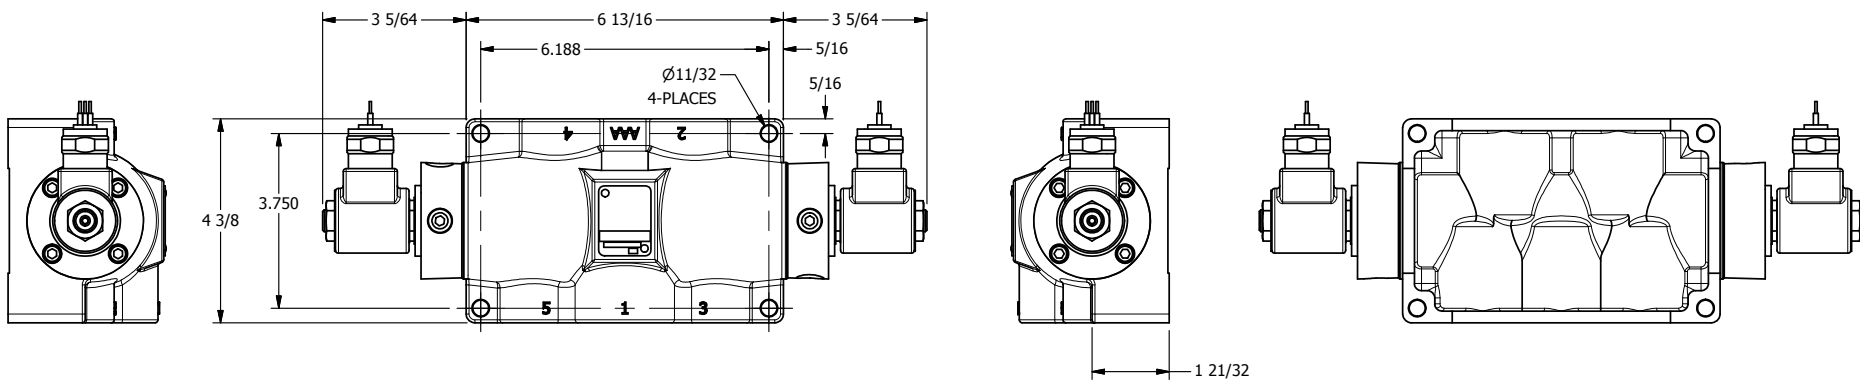

4

3

2

1

**AAA**  
PRODUCTS  
INTERNATIONAL

**AAA PRODUCTS  
INTERNATIONAL**  
7114 Harry Hines Blvd  
Dallas, TX 75235

TITLE: 1" SIDE PORT, DBL SOL, 3 POS,  
SPR CTR, SOL RTRN, CLSD CTR SPL,  
MOLD-OVER

PART NO.:  
**DIM\_SY8M**