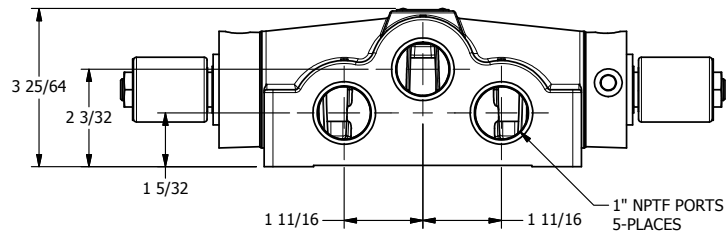

4

3

2

1

**AAA**  
PRODUCTS  
INTERNATIONAL

**AAA PRODUCTS  
INTERNATIONAL**  
7114 Harry Hines Blvd  
Dallas, TX 75235

TITLE: 1" SIDE PORT, DBL SOL, 3 POS,  
SPR CTR, SOL RTRN, CLSD CTR SPL,  
MOLD-OVER

PART NO.:  
**DIM\_SY8M**