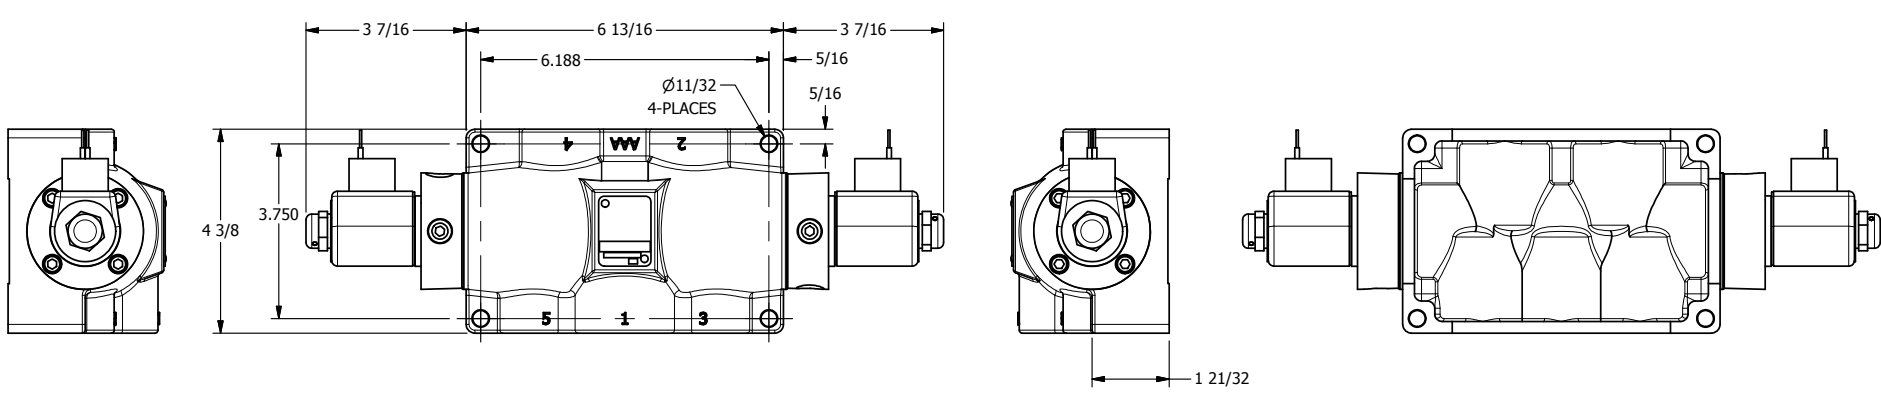

4

3

2

1

AAA
PRODUCTS
INTERNATIONAL

AAA PRODUCTS INTERNATIONAL
7114 Harry Hines Blvd
Dallas, TX 75235

TITLE: 1" SIDE PORT, DBL SOL, 3 POS,
SPR CTR, SOL RTRN, CLSD CTR SPL,
CLASSIC SOL, DUST EXCLDR

DRAWING NO.:
DIM_SY8L