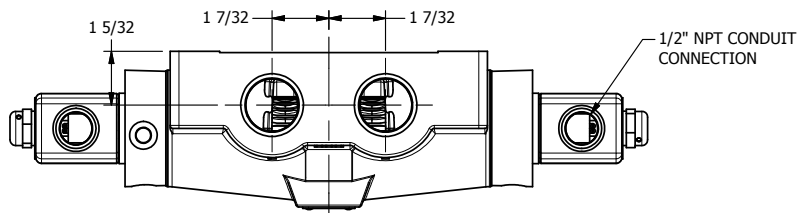

4

3

2

1

AAA
PRODUCTS
INTERNATIONAL

AAA PRODUCTS INTERNATIONAL
7114 Harry Hines Blvd
Dallas, TX 75235

TITLE: 1" SIDE PORT, DBL SOL, 3 POS,
SPR CTR, SOL RTRN, CLSD CTR SPL,
CLASSIC SOL, DUST EXCLDR

DRAWING NO.:
DIM_SY8L