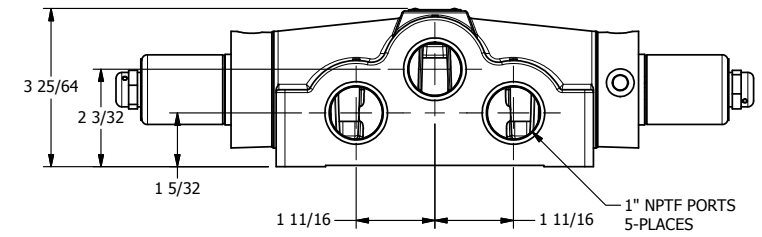

4

3

2

1

AAA
PRODUCTS
INTERNATIONAL

AAA PRODUCTS INTERNATIONAL
7114 Harry Hines Blvd
Dallas, TX 75235

TITLE: 1" SIDE PORT, DBL SOL, 3 POS,
SPR CTR, SOL RTRN, CLSD CTR SPL,
CLASSIC SOL, DUST EXCLDR

DRAWING NO.:
DIM_SY8L