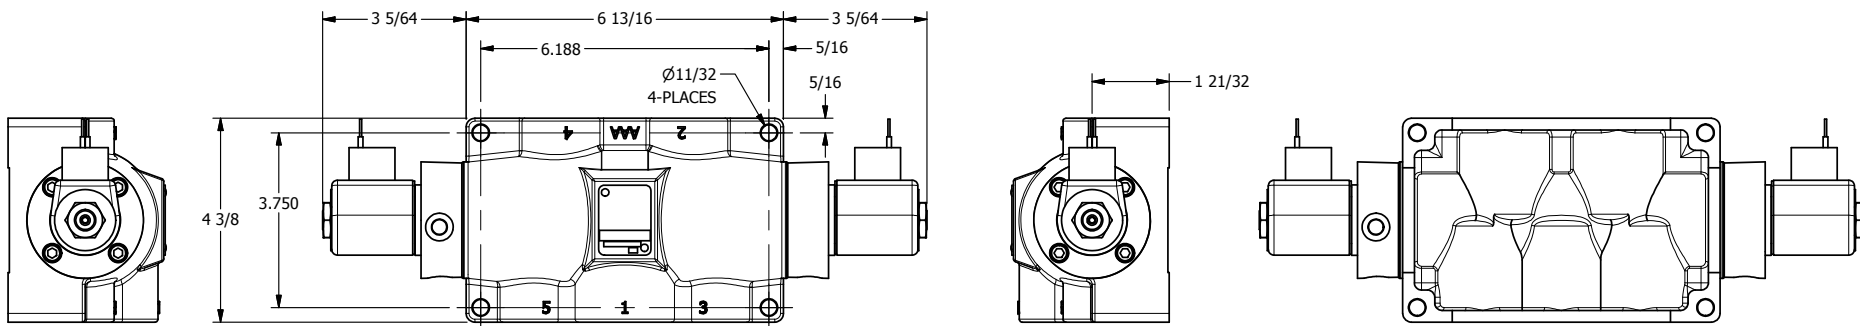

4

3

2

1

**AAA**  
PRODUCTS  
INTERNATIONAL

**AAA PRODUCTS  
INTERNATIONAL**  
7114 Harry Hines Blvd  
Dallas, TX 75235

TITLE: 1" SIDE PORT, DBL SOL, 3 POS,  
SPR CTR, SOL RTRN, FLOAT CTR SPL,  
CLASSIC SOL, EXT PILOT

DRAWING NO.:  
DIM\_SY8GZ

THE INFORMATION CONTAINED WITHIN THIS DOCUMENT IS PROPRIETARY TO AAA PRODUCTS AND MAY NOT BE DISCLOSED WITHOUT PRIOR WRITTEN CONSENT

4

3

2

1