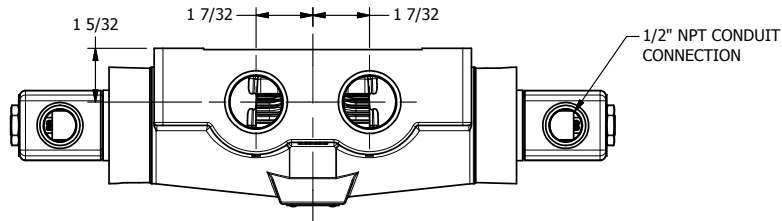

4

3

2

1

**AAA**  
PRODUCTS  
INTERNATIONAL

**AAA PRODUCTS  
INTERNATIONAL**  
7114 Harry Hines Blvd  
Dallas, TX 75235

TITLE: 1" SIDE PORT, DBL SOL, 3 POS,  
SPR CTR, SOL RTRN, FLOAT CTR SPL,  
CLASSIC SOL, EXT PILOT

DRAWING NO.:  
DIM\_SY8GZ

THE INFORMATION CONTAINED WITHIN THIS DOCUMENT IS PROPRIETARY TO AAA PRODUCTS AND MAY NOT BE DISCLOSED WITHOUT PRIOR WRITTEN CONSENT

4

3

2

1