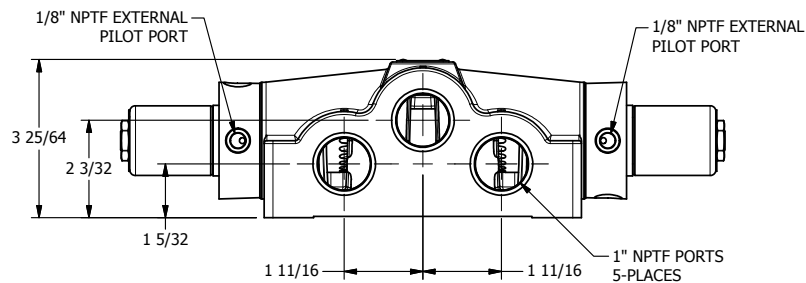

4

3

2

1

**AAA**  
PRODUCTS  
INTERNATIONAL

**AAA PRODUCTS  
INTERNATIONAL**  
7114 Harry Hines Blvd  
Dallas, TX 75235

TITLE: 1" SIDE PORT, DBL SOL, 3 POS,  
SPR CTR, SOL RTRN, FLOAT CTR SPL,  
CLASSIC SOL, EXT PILOT

DRAWING NO.:  
DIM\_SY8GZ

THE INFORMATION CONTAINED WITHIN THIS DOCUMENT IS PROPRIETARY TO AAA PRODUCTS AND MAY NOT BE DISCLOSED WITHOUT PRIOR WRITTEN CONSENT

4

3

2

1