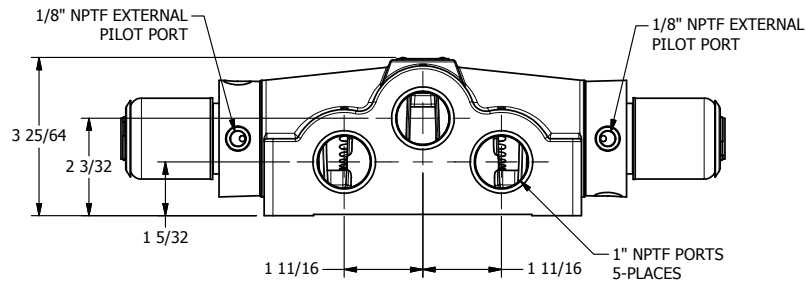

4

3

2

1

AAA
PRODUCTS
INTERNATIONAL

AAA PRODUCTS INTERNATIONAL
7114 Harry Hines Blvd
Dallas, TX 75235

TITLE: 1" SIDE PORT, DBL SOL, 3 POS,
SPR CTR, SOL RTRN, FLOAT CTR SPL,
EXPL PROOF, EXT PILOT

DRAWING NO.:
DIM_SY8GXZ