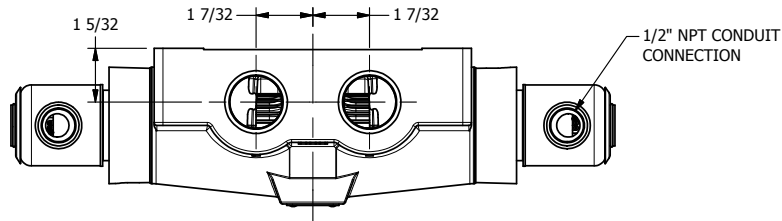

4

3

2

1

AAA
PRODUCTS
INTERNATIONAL

AAA PRODUCTS INTERNATIONAL
7114 Harry Hines Blvd
Dallas, TX 75235

TITLE: 1" SIDE PORT, DBL SOL, 3 POS,
SPR CTR, SOL RTRN, FLOAT CTR SPL,
EXPL PROOF, EXT PILOT

DRAWING NO.:
DIM_SY8GXZ