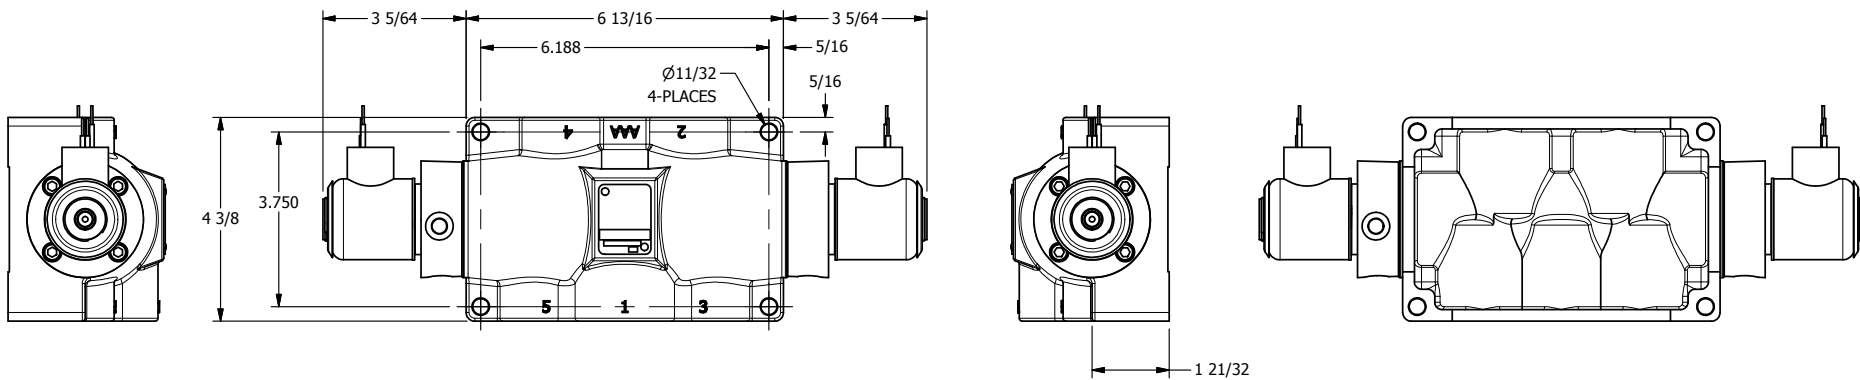

4

3

2

1

AAA
PRODUCTS
INTERNATIONAL

AAA PRODUCTS INTERNATIONAL
7114 Harry Hines Blvd
Dallas, TX 75235

TITLE: 1" SIDE PORT, DBL SOL, 3 POS,
SPR CTR, SOL RTRN, FLOAT CTR SPL,
EXPL PROOF, EXT PILOT

DRAWING NO.:
DIM_SY8GXZ