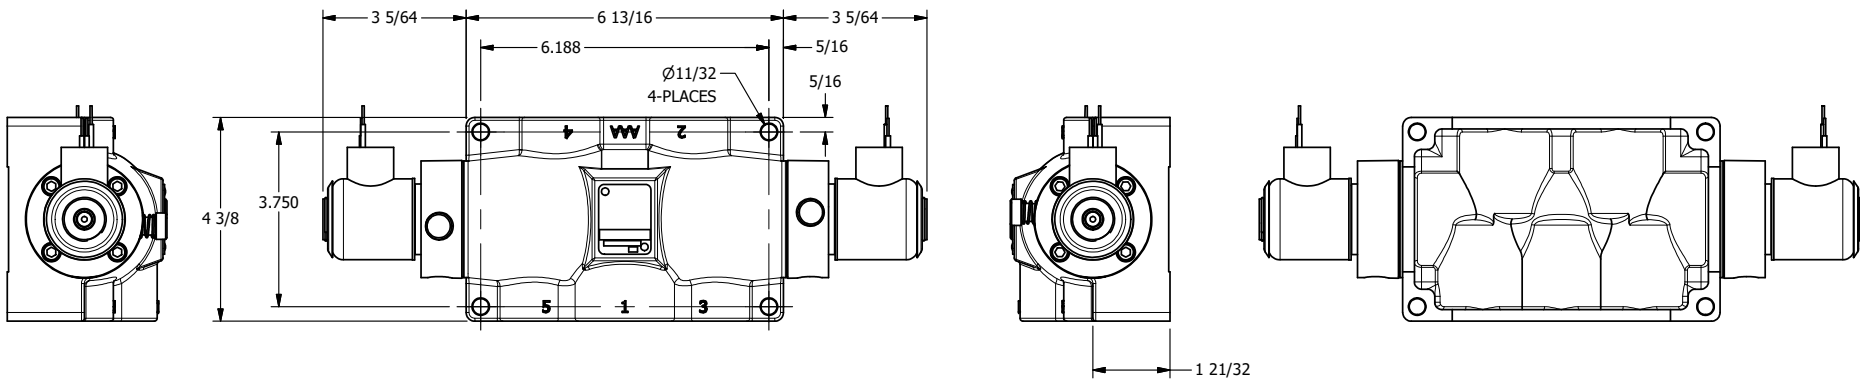

4

3

2

1

AAA
PRODUCTS
INTERNATIONAL

AAA PRODUCTS INTERNATIONAL
7114 Harry Hines Blvd
Dallas, TX 75235

TITLE: 1" SIDE PORT, DBL SOL, 3 POS,
SPR CTR, SOL SHFT, FLOAT CTR SPL,
EXPL PROOF, LCKNG OVRD, EXT PILOT

DRAWING NO.:
DIM_SY8GXOZ