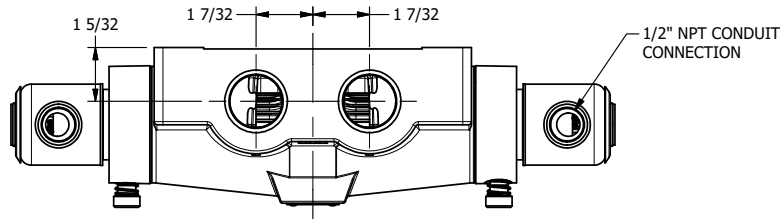

4

3

2

1

AAA
PRODUCTS
INTERNATIONAL

AAA PRODUCTS INTERNATIONAL
7114 Harry Hines Blvd
Dallas, TX 75235

TITLE: 1" SIDE PORT, DBL SOL, 3 POS,
SPR CTR, SOL SHFT, FLOAT CTR SPL,
EXPL PROOF, LCKNG OVRD, EXT PILOT

DRAWING NO.:
DIM_SY8GXOZ