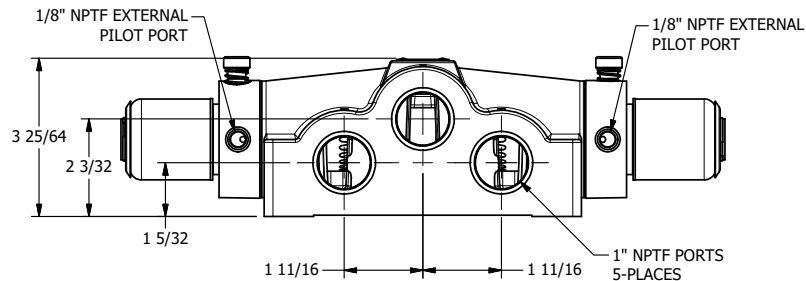

4

3

2

1

AAA
PRODUCTS
INTERNATIONAL

AAA PRODUCTS INTERNATIONAL
7114 Harry Hines Blvd
Dallas, TX 75235

TITLE: 1" SIDE PORT, DBL SOL, 3 POS,
SPR CTR, SOL SHFT, FLOAT CTR SPL,
EXPL PROOF, LCKNG OVRD, EXT PILOT

DRAWING NO.:
DIM_SY8GXOZ