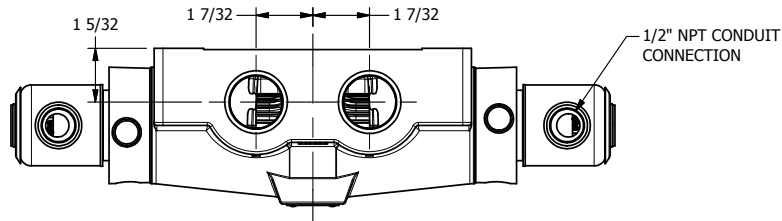

4

3

2

1

AAA
PRODUCTS
INTERNATIONAL

**AAA PRODUCTS
INTERNATIONAL**
7114 Harry Hines Blvd
Dallas, TX 75235

TITLE: 1" SIDE PORT, DBL SOL, 3 POS,
SPR CTR, SOL RTRN, FLOAT CTR SPL,
EXPL PROOF, PUSH OVRD

DRAWING NO.:
DIM_SY8GXOP