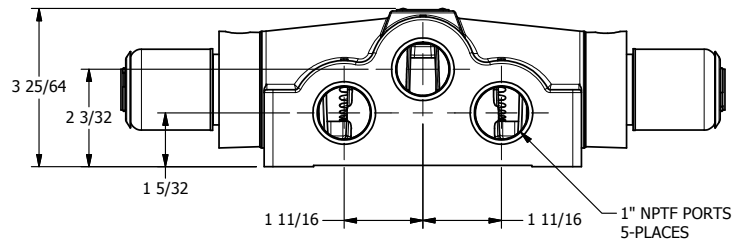

4

3

2

1

AAA
PRODUCTS
INTERNATIONAL

**AAA PRODUCTS
INTERNATIONAL**
7114 Harry Hines Blvd
Dallas, TX 75235

TITLE: 1" SIDE PORT, DBL SOL, 3 POS,
SPR CTR, SOL RTRN, FLOAT CTR SPL,
EXPL PROOF, PUSH OVRD

DRAWING NO.:
DIM_SY8GXOP