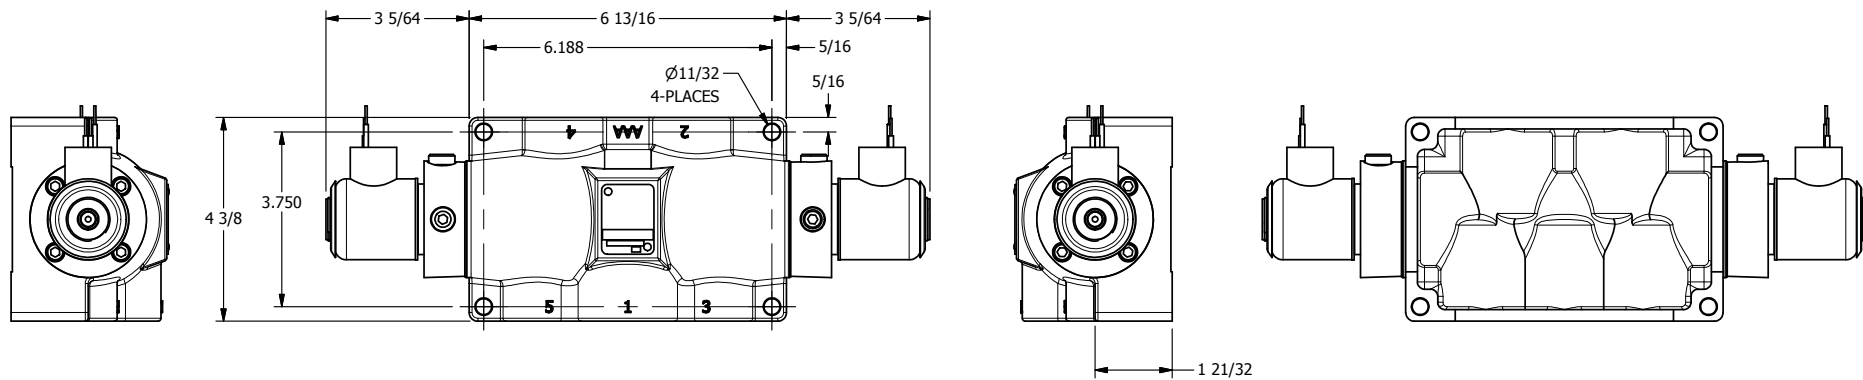

4

3

2

1

AAA
PRODUCTS
INTERNATIONAL

**AAA PRODUCTS
INTERNATIONAL**
7114 Harry Hines Blvd
Dallas, TX 75235

TITLE: 1" SIDE PORT, DBL SOL, 3 POS,
SPR CTR, SOL RTRN, FLOAT CTR SPL,
EXPL PROOF, PUSH OVRD

DRAWING NO.:
DIM_SY8GXOP