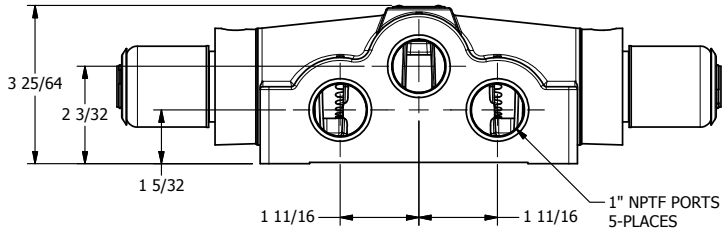

4

3

2

1

1/2" NPT CONDUIT CONNECTION

1 21/32

1" NPTF PORTS 5-PLACES

AAA
PRODUCTS
INTERNATIONAL

AAA PRODUCTS INTERNATIONAL
7114 Harry Hines Blvd
Dallas, TX 75235

TITLE: 1" SIDE PORT, DBL SOL, 3 POS,
SPR CTR, SOL RTRN, FLOAT CTR SPL,
EXPL PROOF, LCKNG OVRD

DRAWING NO.:
DIM_SY8GXO

THE INFORMATION CONTAINED WITHIN THIS DOCUMENT IS PROPRIETARY TO AAA PRODUCTS AND MAY NOT BE DISCLOSED WITHOUT PRIOR WRITTEN CONSENT