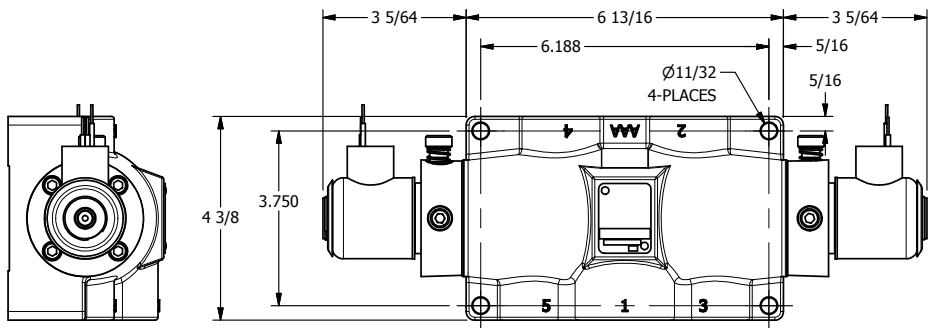

4

3

2

1

1/2" NPT CONDUIT CONNECTION

1 21/32

1" NPTF PORTS 5-PLACES

AAA
PRODUCTS
INTERNATIONAL

AAA PRODUCTS INTERNATIONAL
7114 Harry Hines Blvd
Dallas, TX 75235

TITLE: 1" SIDE PORT, DBL SOL, 3 POS,
SPR CTR, SOL RTRN, FLOAT CTR SPL,
EXPL PROOF, LCKNG OVRD

DRAWING NO.:
DIM_SY8GXO

THE INFORMATION CONTAINED WITHIN THIS DOCUMENT IS PROPRIETARY TO AAA PRODUCTS AND MAY NOT BE DISCLOSED WITHOUT PRIOR WRITTEN CONSENT