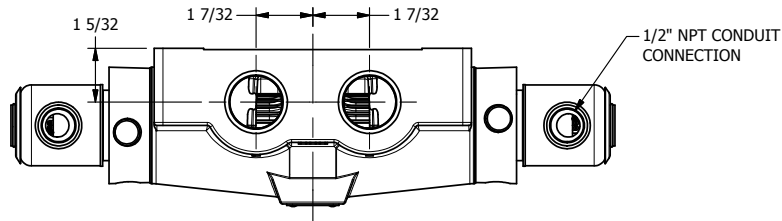

4

3

2

1

1/2" NPT CONDUIT CONNECTION

1 21/32

1" NPTF PORTS 5-PLACES

AAA
PRODUCTS
INTERNATIONAL

AAA PRODUCTS INTERNATIONAL
7114 Harry Hines Blvd
Dallas, TX 75235

TITLE: 1" SIDE PORT, DBL SOL, 3 POS,
SPR CTR, SOL RTRN, FLOAT CTR SPL,
EXPL PROOF, LCKNG OVRD

DRAWING NO.:
DIM_SY8GXO

THE INFORMATION CONTAINED WITHIN THIS DOCUMENT IS PROPRIETARY TO AAA PRODUCTS AND MAY NOT BE DISCLOSED WITHOUT PRIOR WRITTEN CONSENT