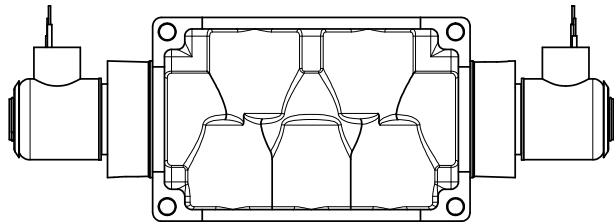

4

3

2

1

1/2" NPT CONDUIT CONNECTION

Ø11/32
4-PLACES

5-PLACES

1" NPTF PORTS
5-PLACES

AAA
PRODUCTS
INTERNATIONAL

AAA PRODUCTS INTERNATIONAL
7114 Harry Hines Blvd
Dallas, TX 75235

TITLE: 1" SIDE PORT, DBL SOL, 3 POS,
SPR CTR, SOL RTRN, FLOAT CTR SPL,
EXPL PROOF

PART NO.:
DIM_SY8GX

4

3

2

1