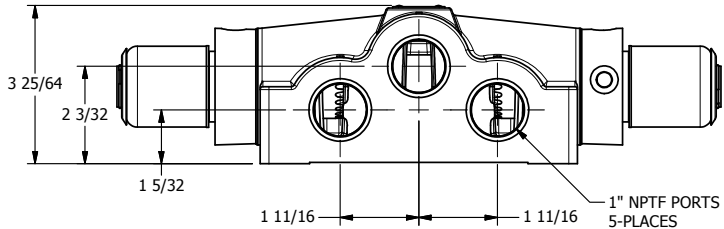

4

3

2

1

1/2" NPT CONDUIT CONNECTION

Ø11/32
4-PLACES

5-PLACES

1" NPTF PORTS
5-PLACES

AAA
PRODUCTS
INTERNATIONAL

AAA PRODUCTS INTERNATIONAL
7114 Harry Hines Blvd
Dallas, TX 75235

TITLE: 1" SIDE PORT, DBL SOL, 3 POS,
SPR CTR, SOL RTRN, FLOAT CTR SPL,
EXPL PROOF

PART NO.:
DIM_SY8GX

4

3

2

1