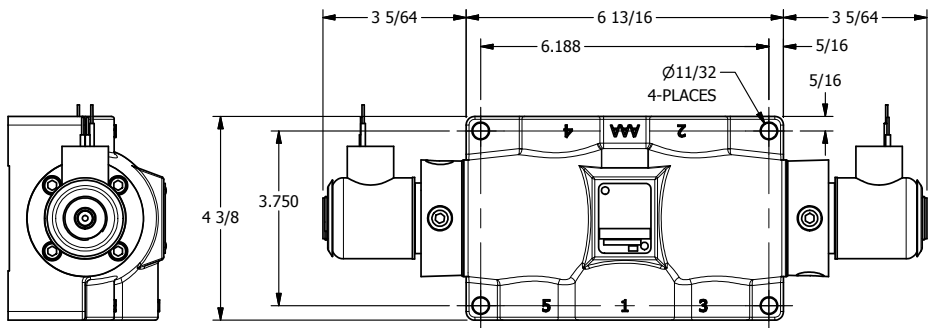

4

3

2

1

1/2" NPT CONDUIT CONNECTION

Ø11/32
4-PLACES

5-PLACES

1" NPTF PORTS
5-PLACES

AAA
PRODUCTS
INTERNATIONAL

AAA PRODUCTS INTERNATIONAL
7114 Harry Hines Blvd
Dallas, TX 75235

TITLE: 1" SIDE PORT, DBL SOL, 3 POS,
SPR CTR, SOL RTRN, FLOAT CTR SPL,
EXPL PROOF

PART NO.:
DIM_SY8GX

4

3

2

1