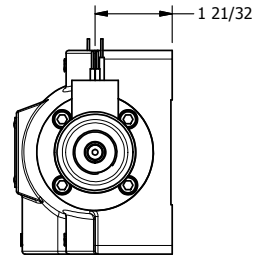

4

3

2

1

1/2" NPT CONDUIT CONNECTION

Ø11/32
4-PLACES

5-PLACES

1" NPTF PORTS
5-PLACES

AAA
PRODUCTS
INTERNATIONAL

AAA PRODUCTS INTERNATIONAL
7114 Harry Hines Blvd
Dallas, TX 75235

TITLE: 1" SIDE PORT, DBL SOL, 3 POS,
SPR CTR, SOL RTRN, FLOAT CTR SPL,
EXPL PROOF

PART NO.:
DIM_SY8GX

4

3

2

1