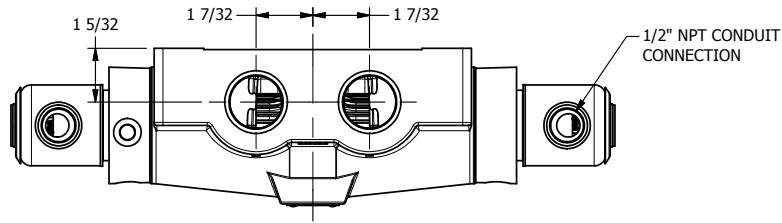

4

3

2

1

1/2" NPT CONDUIT CONNECTION

Ø11/32
4-PLACES

5-PLACES

1" NPTF PORTS
5-PLACES

AAA
PRODUCTS
INTERNATIONAL

AAA PRODUCTS INTERNATIONAL
7114 Harry Hines Blvd
Dallas, TX 75235

TITLE: 1" SIDE PORT, DBL SOL, 3 POS,
SPR CTR, SOL RTRN, FLOAT CTR SPL,
EXPL PROOF

PART NO.:
DIM_SY8GX

4

3

2

1