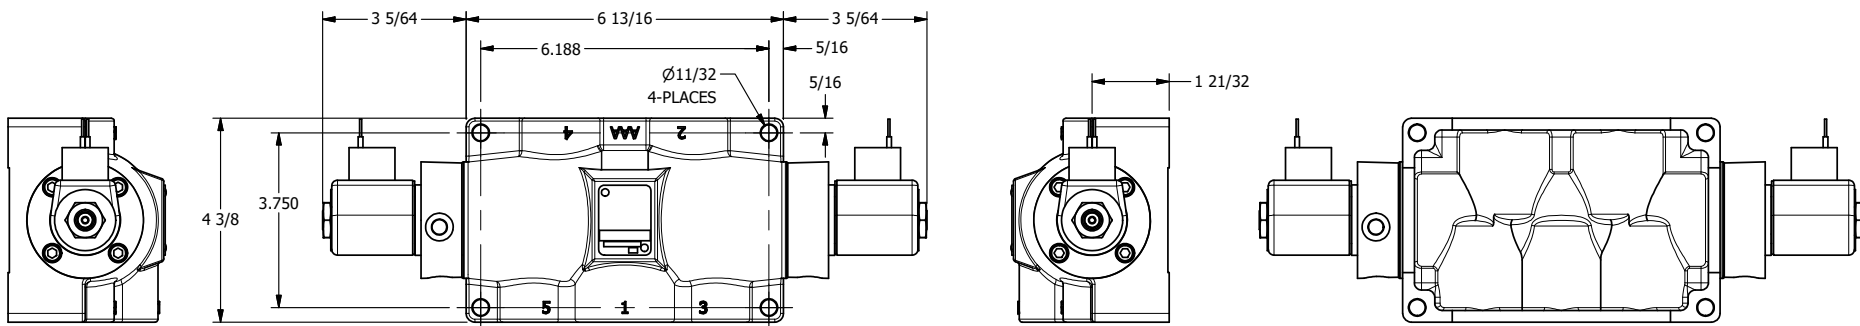

4

3

2

1

AAA
PRODUCTS
INTERNATIONAL

**AAA PRODUCTS
INTERNATIONAL**
7114 Harry Hines Blvd
Dallas, TX 75235

TITLE: 1" SIDE PORT, DBL SOL, 3 POS,
SPR CTR, SOL RTRN, FLOAT CTR SPL,
CLASSIC SOL, TAPPED VENT, EXT PILOT

DRAWING NO.:
DIM_SY8GTZ

4

3

2

1

THE INFORMATION CONTAINED WITHIN THIS DOCUMENT IS PROPRIETARY TO AAA PRODUCTS AND MAY NOT BE DISCLOSED WITHOUT PRIOR WRITTEN CONSENT