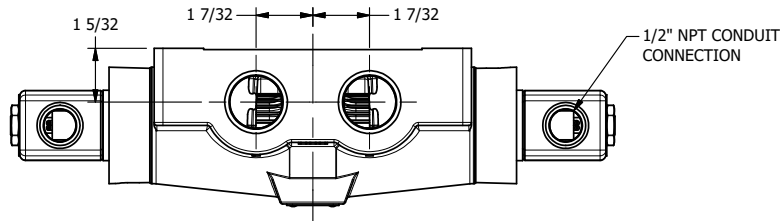

4

3

2

1

AAA
PRODUCTS
INTERNATIONAL

**AAA PRODUCTS
INTERNATIONAL**
7114 Harry Hines Blvd
Dallas, TX 75235

TITLE: 1" SIDE PORT, DBL SOL, 3 POS,
SPR CTR, SOL RTRN, FLOAT CTR SPL,
CLASSIC SOL, TAPPED VENT, EXT PILOT

DRAWING NO.:
DIM_SY8GTZ

4

3

2

1

THE INFORMATION CONTAINED WITHIN THIS DOCUMENT IS PROPRIETARY TO AAA PRODUCTS AND MAY NOT BE DISCLOSED WITHOUT PRIOR WRITTEN CONSENT