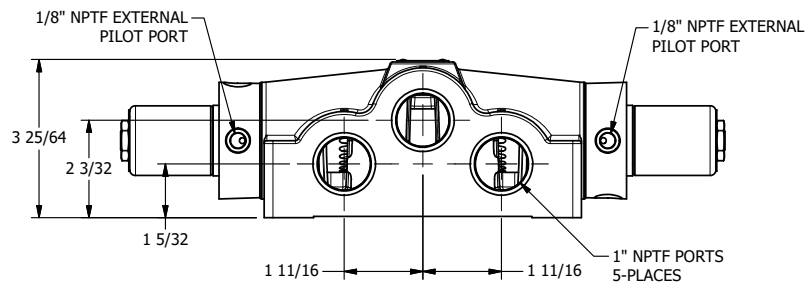

4

3

2

1

AAA
PRODUCTS
INTERNATIONAL

**AAA PRODUCTS
INTERNATIONAL**
7114 Harry Hines Blvd
Dallas, TX 75235

TITLE: 1" SIDE PORT, DBL SOL, 3 POS,
SPR CTR, SOL RTRN, FLOAT CTR SPL,
CLASSIC SOL, TAPPED VENT, EXT PILOT

DRAWING NO.:
DIM_SY8GTZ

4

3

2

1

THE INFORMATION CONTAINED WITHIN THIS DOCUMENT IS PROPRIETARY TO AAA PRODUCTS AND MAY NOT BE DISCLOSED WITHOUT PRIOR WRITTEN CONSENT