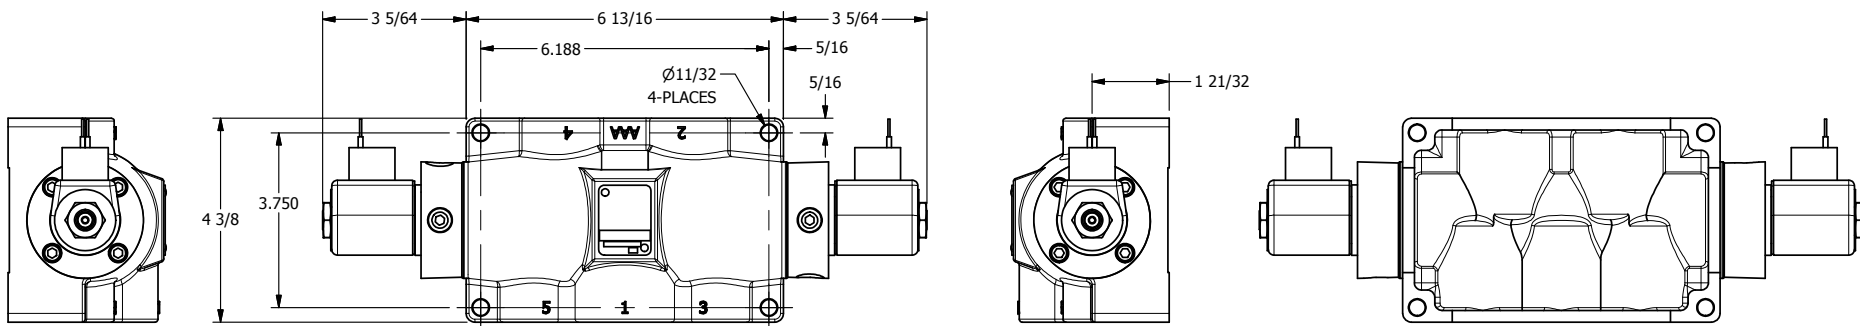

4

3

2

1

AAA
PRODUCTS
INTERNATIONAL

**AAA PRODUCTS
INTERNATIONAL**
7114 Harry Hines Blvd
Dallas, TX 75235

TITLE: 1" SIDE PORT, DBL SOL, 3 POS,
SPR CTR, SOL RTRN, REGEN CTR SPL,
CLASSIC SOL, TAPPED VENT

DRAWING NO.:
DIM_SY8GT