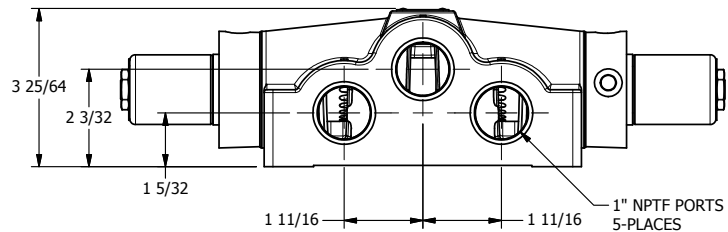

4

3

2

1

AAA
PRODUCTS
INTERNATIONAL

**AAA PRODUCTS
INTERNATIONAL**
7114 Harry Hines Blvd
Dallas, TX 75235

TITLE: 1" SIDE PORT, DBL SOL, 3 POS,
SPR CTR, SOL RTRN, REGEN CTR SPL,
CLASSIC SOL, TAPPED VENT

DRAWING NO.:
DIM_SY8GT