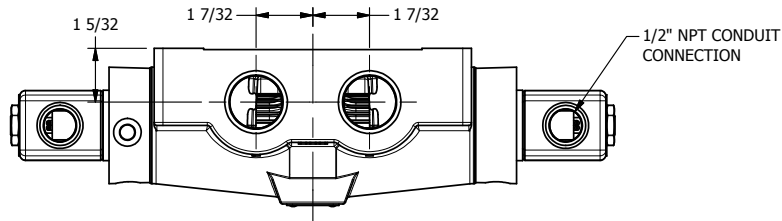

4

3

2

1

AAA
PRODUCTS
INTERNATIONAL

**AAA PRODUCTS
INTERNATIONAL**
7114 Harry Hines Blvd
Dallas, TX 75235

TITLE: 1" SIDE PORT, DBL SOL, 3 POS,
SPR CTR, SOL RTRN, REGEN CTR SPL,
CLASSIC SOL, TAPPED VENT

DRAWING NO.:
DIM_SY8GT