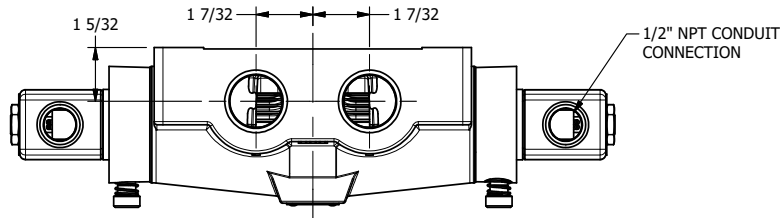

4

3

2

1

**AAA**  
PRODUCTS  
INTERNATIONAL

**AAA PRODUCTS  
INTERNATIONAL**  
7114 Harry Hines Blvd  
Dallas, TX 75235

TITLE: 1" SIDE PORT, DBL SOL, 3 POS,  
SPR CTR, SOL SHFT, FLOAT CTR SPL,  
CLASSIC SOL, LCKNG OVRD, EXT PILOT

DRAWING NO.:  
DIM\_SY8GOZ

THE INFORMATION CONTAINED WITHIN THIS DOCUMENT IS PROPRIETARY TO AAA PRODUCTS AND MAY NOT BE DISCLOSED WITHOUT PRIOR WRITTEN CONSENT

4

3

2

1