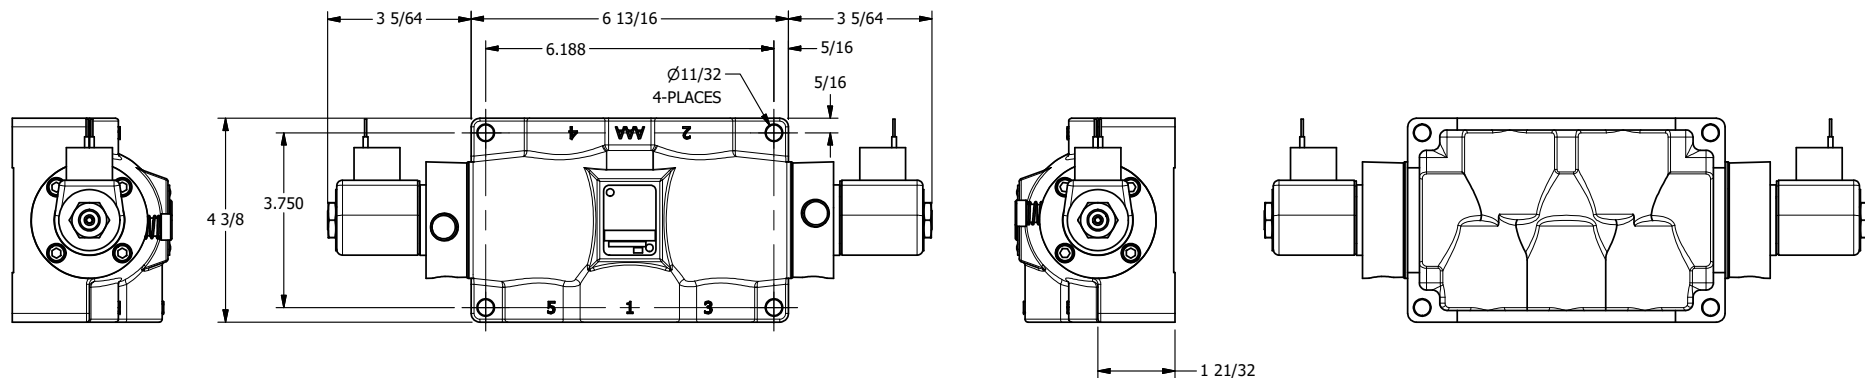

4

3

2

1

**AAA**  
PRODUCTS  
INTERNATIONAL

**AAA PRODUCTS  
INTERNATIONAL**  
7114 Harry Hines Blvd  
Dallas, TX 75235

TITLE: 1" SIDE PORT, DBL SOL, 3 POS,  
SPR CTR, SOL SHFT, FLOAT CTR SPL,  
CLASSIC SOL, LCKNG OVRD, EXT PILOT

DRAWING NO.:  
DIM\_SY8GOZ

THE INFORMATION CONTAINED WITHIN THIS DOCUMENT IS PROPRIETARY TO AAA PRODUCTS AND MAY NOT BE DISCLOSED WITHOUT PRIOR WRITTEN CONSENT

4

3

2

1