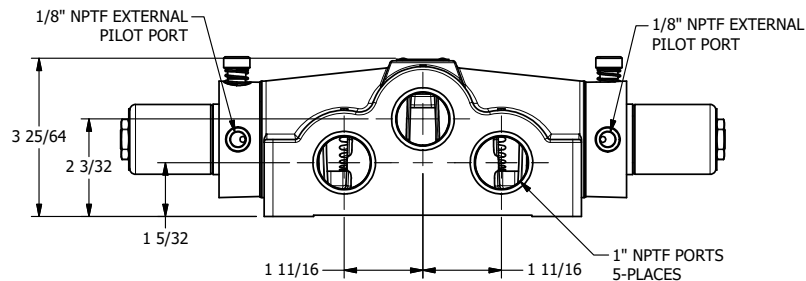

4

3

2

1

**AAA**  
PRODUCTS  
INTERNATIONAL

**AAA PRODUCTS  
INTERNATIONAL**  
7114 Harry Hines Blvd  
Dallas, TX 75235

TITLE: 1" SIDE PORT, DBL SOL, 3 POS,  
SPR CTR, SOL SHFT, FLOAT CTR SPL,  
CLASSIC SOL, LCKNG OVRD, EXT PILOT

DRAWING NO.:  
DIM\_SY8GOZ

THE INFORMATION CONTAINED WITHIN THIS DOCUMENT IS PROPRIETARY TO AAA PRODUCTS AND MAY NOT BE DISCLOSED WITHOUT PRIOR WRITTEN CONSENT

4

3

2

1