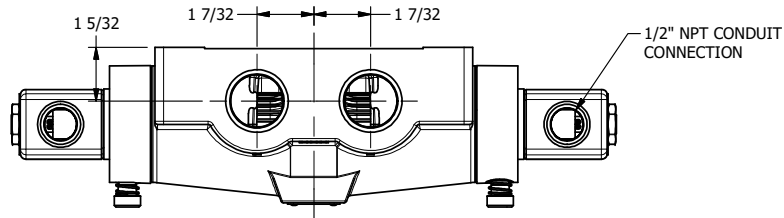

4

3

2

1

**AAA**  
PRODUCTS  
INTERNATIONAL

**AAA PRODUCTS  
INTERNATIONAL**  
7114 Harry Hines Blvd  
Dallas, TX 75235

TITLE: 1" SIDE PORT, DBL SOL, 3 POS,  
FLOAT SPR CTR, CLASSIC SOL,  
LCKNG OVRD, THD VENT, EXT PILOT

DRAWING NO.:  
DIM\_SY8GOTZ

THE INFORMATION CONTAINED WITHIN THIS DOCUMENT IS PROPRIETARY TO AAA PRODUCTS AND MAY NOT BE DISCLOSED WITHOUT PRIOR WRITTEN CONSENT

4

3

2

1