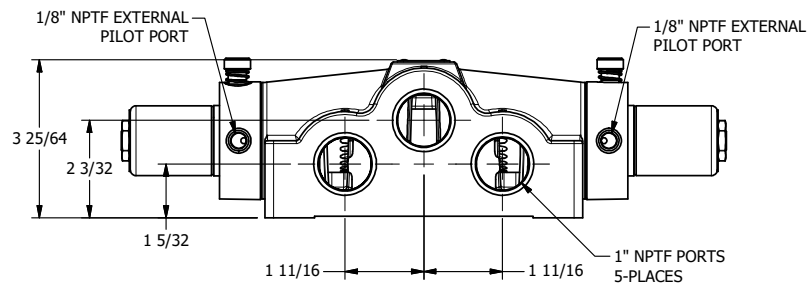

4

3

2

1

**AAA**  
PRODUCTS  
INTERNATIONAL

**AAA PRODUCTS  
INTERNATIONAL**  
7114 Harry Hines Blvd  
Dallas, TX 75235

TITLE: 1" SIDE PORT, DBL SOL, 3 POS,  
FLOAT SPR CTR, CLASSIC SOL,  
LCKNG OVRD, THD VENT, EXT PILOT

DRAWING NO.:  
DIM\_SY8GOTZ

THE INFORMATION CONTAINED WITHIN THIS DOCUMENT IS PROPRIETARY TO AAA PRODUCTS AND MAY NOT BE DISCLOSED WITHOUT PRIOR WRITTEN CONSENT

4

3

2

1