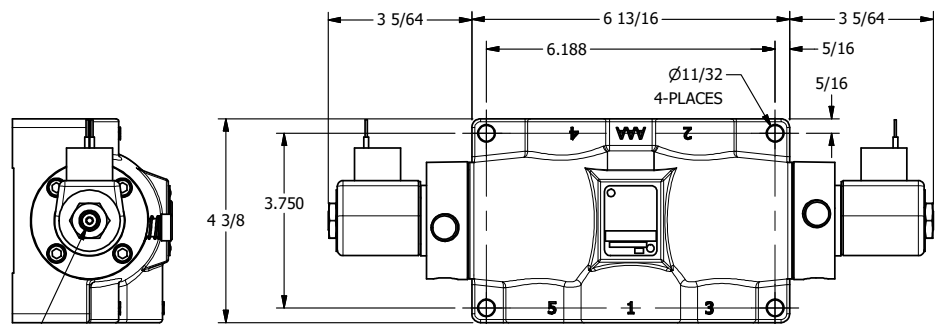

4

3

2

1

**AAA**  
PRODUCTS  
INTERNATIONAL

**AAA PRODUCTS  
INTERNATIONAL**  
7114 Harry Hines Blvd  
Dallas, TX 75235

TITLE: 1" SIDE PORT, DBL SOL, 3 POS,  
FLOAT SPR CTR, CLASSIC SOL,  
LCKNG OVRD, THD VENT, EXT PILOT

DRAWING NO.:  
DIM\_SY8GOTZ

THE INFORMATION CONTAINED WITHIN THIS DOCUMENT IS PROPRIETARY TO AAA PRODUCTS AND MAY NOT BE DISCLOSED WITHOUT PRIOR WRITTEN CONSENT

4

3

2

1