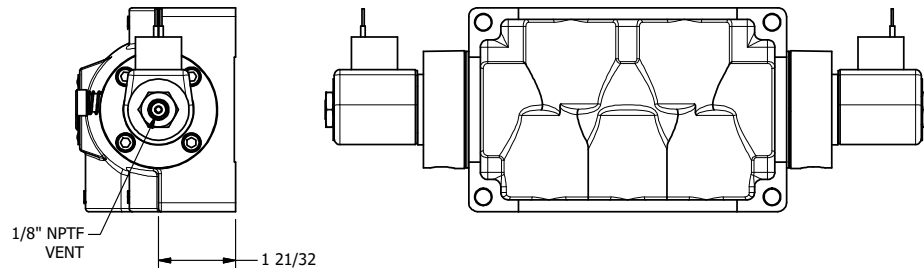

4

3

2

1

**AAA**  
PRODUCTS  
INTERNATIONAL

**AAA PRODUCTS  
INTERNATIONAL**  
7114 Harry Hines Blvd  
Dallas, TX 75235

TITLE: 1" SIDE PORT, DBL SOL, 3 POS,  
FLOAT SPR CTR, CLASSIC SOL,  
LCKNG OVRD, THD VENT, EXT PILOT

DRAWING NO.:  
DIM\_SY8GOTZ

THE INFORMATION CONTAINED WITHIN THIS DOCUMENT IS PROPRIETARY TO AAA PRODUCTS AND MAY NOT BE DISCLOSED WITHOUT PRIOR WRITTEN CONSENT

4

3

2

1