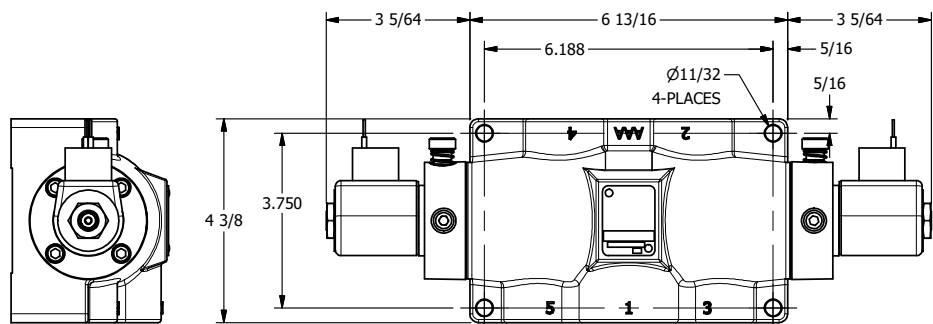

4

3

2

1

AAA
PRODUCTS
INTERNATIONAL

**AAA PRODUCTS
INTERNATIONAL**
7114 Harry Hines Blvd
Dallas, TX 75235

TITLE: 1" SIDE PORT, DBL SOL, 3 POS,
FLOAT SPR CTR, CLASSIC SOL,
LCKNG OVRD, THD VENT

DRAWING NO.:
DIM_SY8GOT