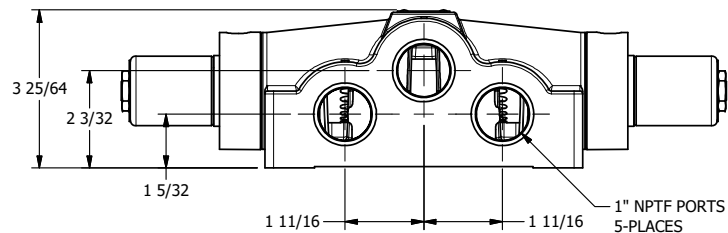

4

3

2

1

AAA
PRODUCTS
INTERNATIONAL

**AAA PRODUCTS
INTERNATIONAL**
7114 Harry Hines Blvd
Dallas, TX 75235

TITLE: 1" SIDE PORT, DBL SOL, 3 POS,
FLOAT SPR CTR, CLASSIC SOL,
LCKNG OVRD, THD VENT

DRAWING NO.:
DIM_SY8GOT