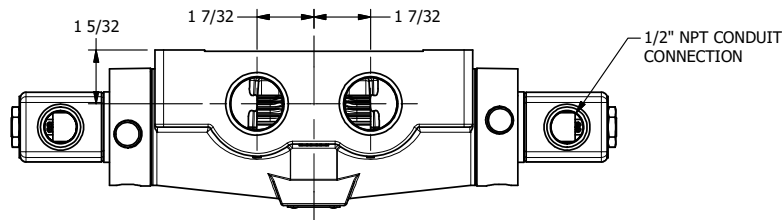

4

3

2

1

AAA
PRODUCTS
INTERNATIONAL

**AAA PRODUCTS
INTERNATIONAL**
7114 Harry Hines Blvd
Dallas, TX 75235

TITLE: 1" SIDE PORT, DBL SOL, 3 POS,
FLOAT SPR CTR, CLASSIC SOL,
LCKNG OVRD, THD VENT

DRAWING NO.:
DIM_SY8GOT