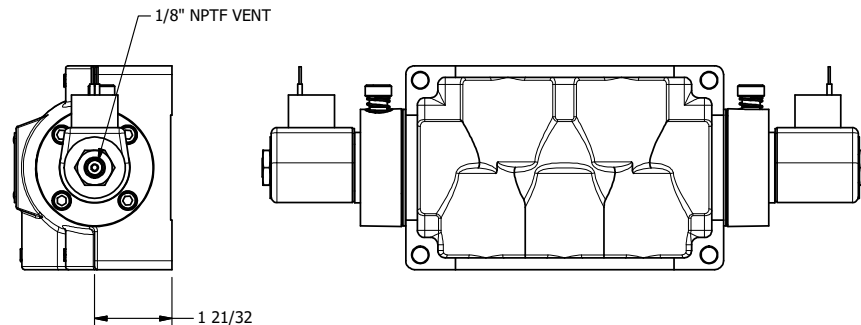

4

3

2

1

AAA
PRODUCTS
INTERNATIONAL

**AAA PRODUCTS
INTERNATIONAL**
7114 Harry Hines Blvd
Dallas, TX 75235

TITLE: 1" SIDE PORT, DBL SOL, 3 POS,
FLOAT SPR CTR, CLASSIC SOL,
LCKNG OVRD, THD VENT

DRAWING NO.:
DIM_SY8GOT