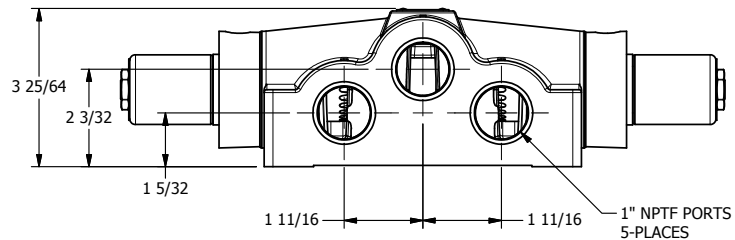

4

3

2

1

AAA
PRODUCTS
INTERNATIONAL

**AAA PRODUCTS
INTERNATIONAL**
7114 Harry Hines Blvd
Dallas, TX 75235

TITLE: 1" SIDE PORT, DBL SOL, 3 POS,
SPR CTR, SOL RTRN, FLOAT CTR SPL,
CLASSIC SOL, PUSH OVRD

DRAWING NO.:
DIM_SY8GOP