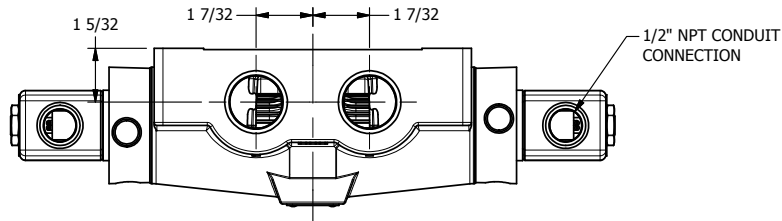

4

3

2

1

AAA
PRODUCTS
INTERNATIONAL

**AAA PRODUCTS
INTERNATIONAL**
7114 Harry Hines Blvd
Dallas, TX 75235

TITLE: 1" SIDE PORT, DBL SOL, 3 POS,
SPR CTR, SOL RTRN, FLOAT CTR SPL,
CLASSIC SOL, PUSH OVRD

DRAWING NO.:
DIM_SY8GOP