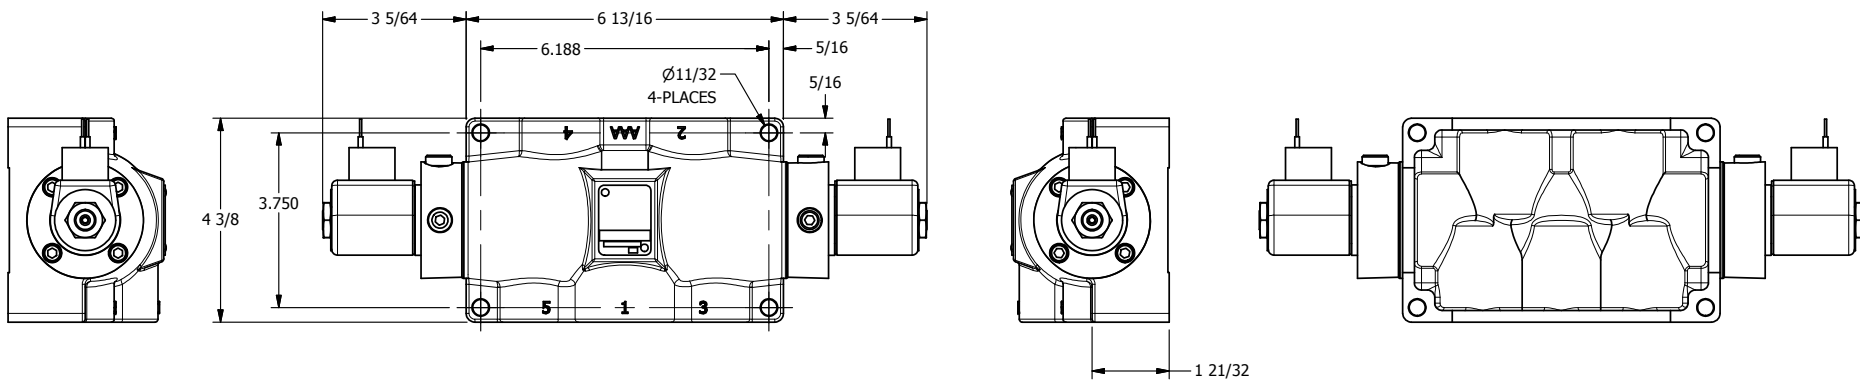

4

3

2

1

AAA
PRODUCTS
INTERNATIONAL

**AAA PRODUCTS
INTERNATIONAL**
7114 Harry Hines Blvd
Dallas, TX 75235

TITLE: 1" SIDE PORT, DBL SOL, 3 POS,
SPR CTR, SOL RTRN, FLOAT CTR SPL,
CLASSIC SOL, PUSH OVRD

DRAWING NO.:
DIM_SY8GOP