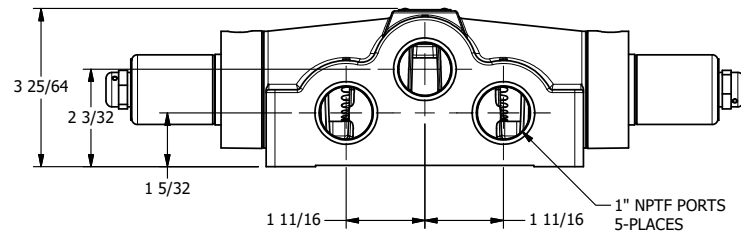

4

3

2

1

AAA
PRODUCTS
INTERNATIONAL

**AAA PRODUCTS
INTERNATIONAL**
7114 Harry Hines Blvd
Dallas, TX 75235

TITLE: 1" SIDE PORT, DBL SOL, 3 POS,
FLOAT SPR CTR, CLASSIC SOL,
NON-LCKNG OVRD, EXCLDR

DRAWING NO.:
DIM_SY8GONL