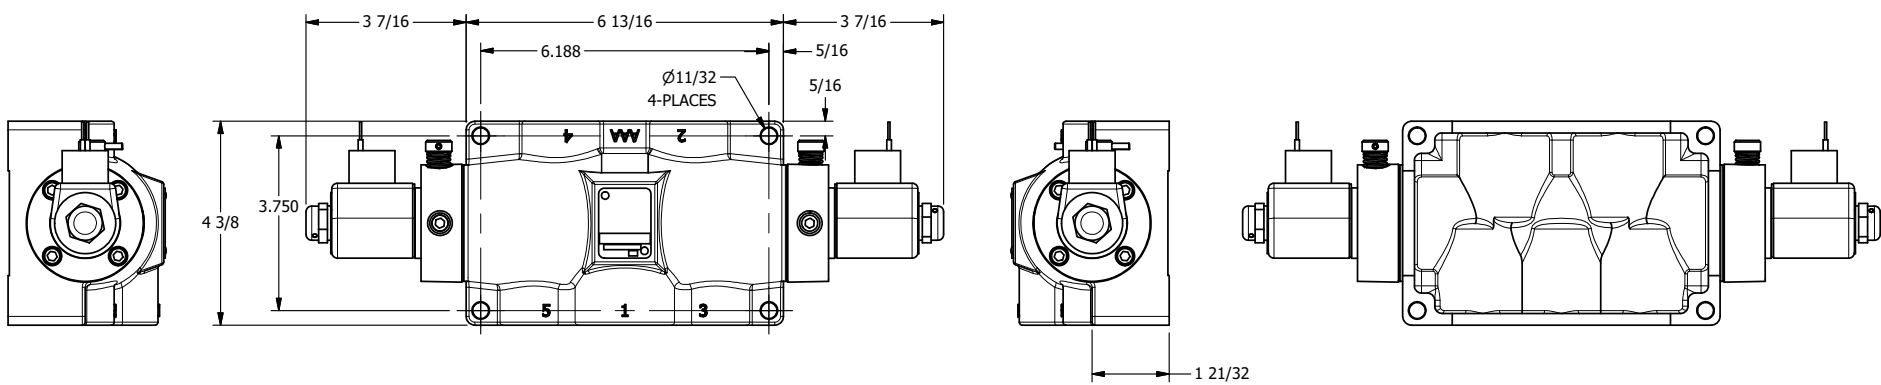

4

3

2

1

AAA
PRODUCTS
INTERNATIONAL

**AAA PRODUCTS
INTERNATIONAL**
7114 Harry Hines Blvd
Dallas, TX 75235

TITLE: 1" SIDE PORT, DBL SOL, 3 POS,
FLOAT SPR CTR, CLASSIC SOL,
NON-LCKNG OVRD, EXCLDR

DRAWING NO.:
DIM_SY8GONL