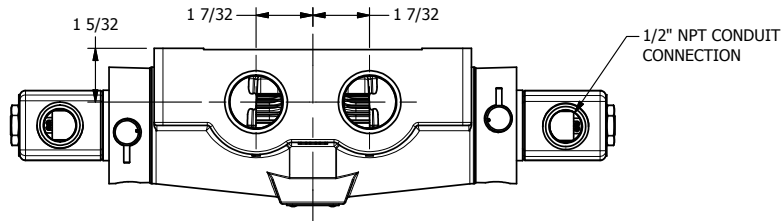

4

3

2

1

AAA
PRODUCTS
INTERNATIONAL

**AAA PRODUCTS
INTERNATIONAL**
7114 Harry Hines Blvd
Dallas, TX 75235

TITLE: 1" SIDE PORT, DBL SOL, 3 POS,
SPR CTR, SOL RTRN, FLOAT CTR SPL,
CLASSIC SOL, NON-LCKNG OVRD

DRAWING NO.:
DIM_SY8GON