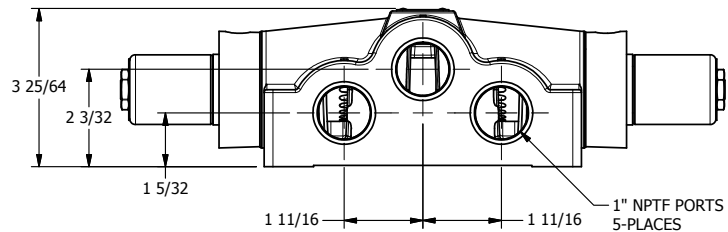

4

3

2

1

AAA
PRODUCTS
INTERNATIONAL

**AAA PRODUCTS
INTERNATIONAL**
7114 Harry Hines Blvd
Dallas, TX 75235

TITLE: 1" SIDE PORT, DBL SOL, 3 POS,
SPR CTR, SOL RTRN, FLOAT CTR SPL,
CLASSIC SOL, NON-LCKNG OVRD

DRAWING NO.:
DIM_SY8GON