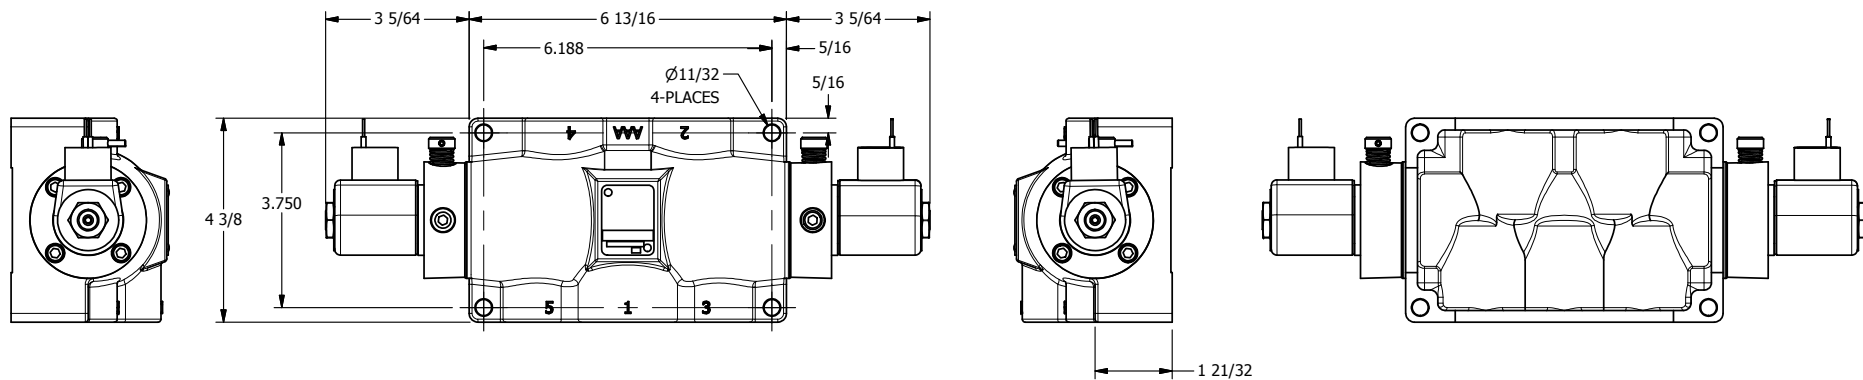

4

3

2

1

AAA
PRODUCTS
INTERNATIONAL

**AAA PRODUCTS
INTERNATIONAL**
7114 Harry Hines Blvd
Dallas, TX 75235

TITLE: 1" SIDE PORT, DBL SOL, 3 POS,
SPR CTR, SOL RTRN, FLOAT CTR SPL,
CLASSIC SOL, NON-LCKNG OVRD

DRAWING NO.:
DIM_SY8GON