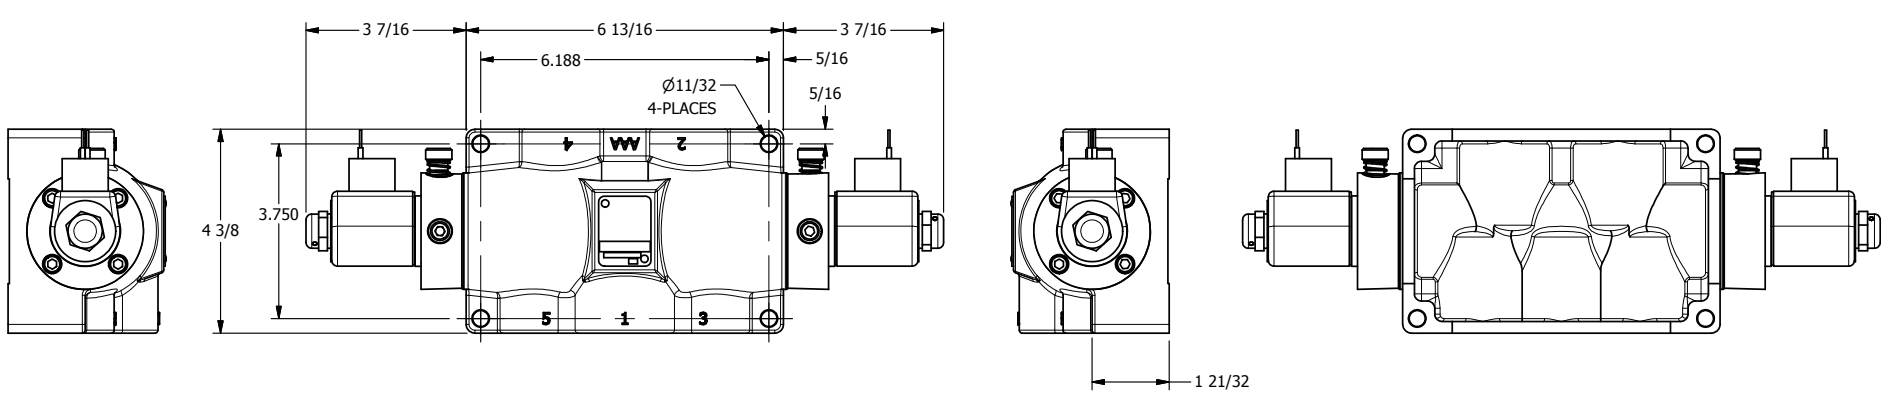

4

3

2

1

AAA
PRODUCTS
INTERNATIONAL

**AAA PRODUCTS
INTERNATIONAL**
7114 Harry Hines Blvd
Dallas, TX 75235

TITLE: 1" SIDE PORT, DBL SOL, 3 POS,
SPR CTR, FLOAT CTR SPL, CLASSIC SOL,
LCKNG OVRD, DUST EXCLDR

DRAWING NO.:
DIM_SY8GOL