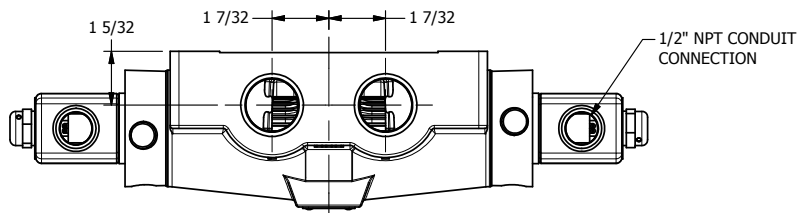

4

3

2

1

AAA
PRODUCTS
INTERNATIONAL

**AAA PRODUCTS
INTERNATIONAL**
7114 Harry Hines Blvd
Dallas, TX 75235

TITLE: 1" SIDE PORT, DBL SOL, 3 POS,
SPR CTR, FLOAT CTR SPL, CLASSIC SOL,
LCKNG OVRD, DUST EXCLDR

DRAWING NO.:
DIM_SY8GOL