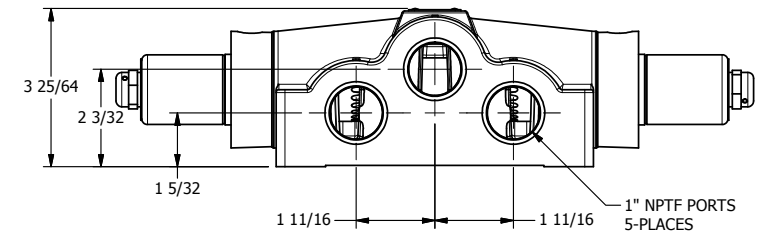

4

3

2

1

AAA
PRODUCTS
INTERNATIONAL

**AAA PRODUCTS
INTERNATIONAL**
7114 Harry Hines Blvd
Dallas, TX 75235

TITLE: 1" SIDE PORT, DBL SOL, 3 POS,
SPR CTR, FLOAT CTR SPL, CLASSIC SOL,
LCKNG OVRD, DUST EXCLDR

DRAWING NO.:
DIM_SY8GOL