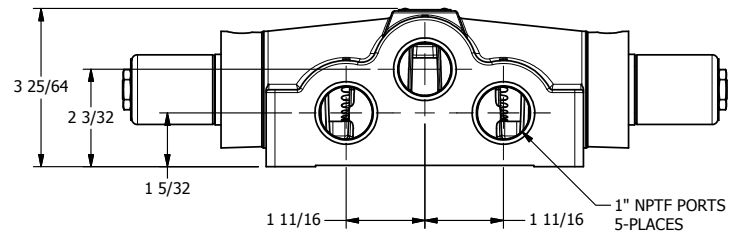

4

3

2

1

1/2" NPT CONDUIT CONNECTION

1 21/32

1" NPTF PORTS 5-PLACES

AAA
PRODUCTS
INTERNATIONAL

AAA PRODUCTS INTERNATIONAL
7114 Harry Hines Blvd
Dallas, TX 75235

TITLE: 1" SIDE PORT, DBL SOL, 3 POS,
SPR CTR, SOL RTRN, FLOAT CTR SPL,
CLASSIC SOL, LCKNG OVRD

DRAWING NO.:
DIM_SY8GO

4

3

2

1

THE INFORMATION CONTAINED WITHIN THIS DOCUMENT IS PROPRIETARY TO AAA PRODUCTS AND MAY NOT BE DISCLOSED WITHOUT PRIOR WRITTEN CONSENT