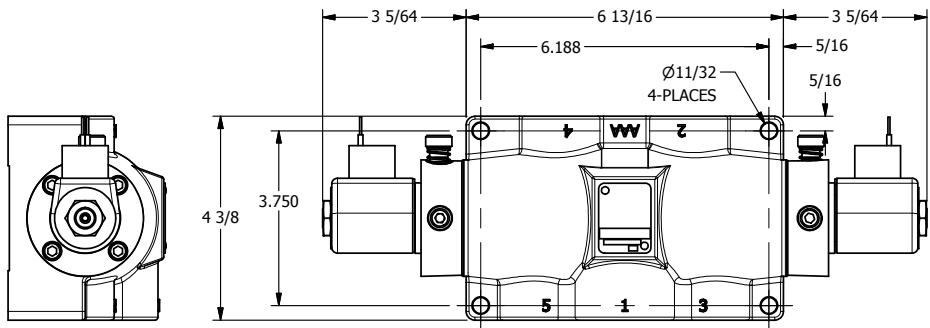

4

3

2

1

1/2" NPT CONDUIT CONNECTION

1 21/32

1" NPTF PORTS 5-PLACES

AAA
PRODUCTS
INTERNATIONAL

AAA PRODUCTS INTERNATIONAL
7114 Harry Hines Blvd
Dallas, TX 75235

TITLE: 1" SIDE PORT, DBL SOL, 3 POS,
SPR CTR, SOL RTRN, FLOAT CTR SPL,
CLASSIC SOL, LCKNG OVRD

DRAWING NO.:
DIM_SY8GO

4

3

2

1

THE INFORMATION CONTAINED WITHIN THIS DOCUMENT IS PROPRIETARY TO AAA PRODUCTS AND MAY NOT BE DISCLOSED WITHOUT PRIOR WRITTEN CONSENT