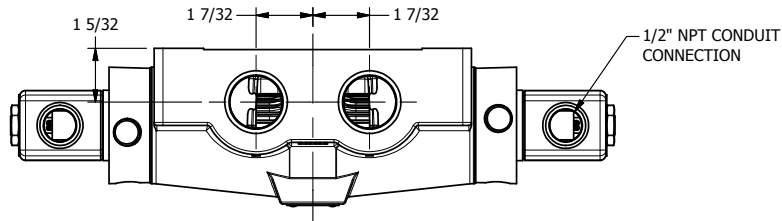

4

3

2

1

1/2" NPT CONDUIT CONNECTION

1 21/32

1" NPTF PORTS 5-PLACES

AAA
PRODUCTS
INTERNATIONAL

AAA PRODUCTS INTERNATIONAL
7114 Harry Hines Blvd
Dallas, TX 75235

TITLE: 1" SIDE PORT, DBL SOL, 3 POS,
SPR CTR, SOL RTRN, FLOAT CTR SPL,
CLASSIC SOL, LCKNG OVRD

DRAWING NO.:
DIM_SY8GO

4

3

2

1

THE INFORMATION CONTAINED WITHIN THIS DOCUMENT IS PROPRIETARY TO AAA PRODUCTS AND MAY NOT BE DISCLOSED WITHOUT PRIOR WRITTEN CONSENT