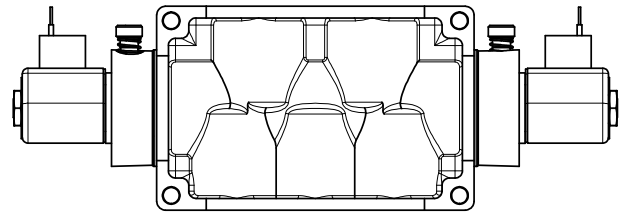

4

3

2

1

1/2" NPT CONDUIT CONNECTION

1 21/32

1" NPTF PORTS 5-PLACES

AAA
PRODUCTS
INTERNATIONAL

AAA PRODUCTS INTERNATIONAL
7114 Harry Hines Blvd
Dallas, TX 75235

TITLE: 1" SIDE PORT, DBL SOL, 3 POS,
SPR CTR, SOL RTRN, FLOAT CTR SPL,
CLASSIC SOL, LCKNG OVRD

DRAWING NO.:
DIM_SY8GO

4

3

2

1

THE INFORMATION CONTAINED WITHIN THIS DOCUMENT IS PROPRIETARY TO AAA PRODUCTS AND MAY NOT BE DISCLOSED WITHOUT PRIOR WRITTEN CONSENT