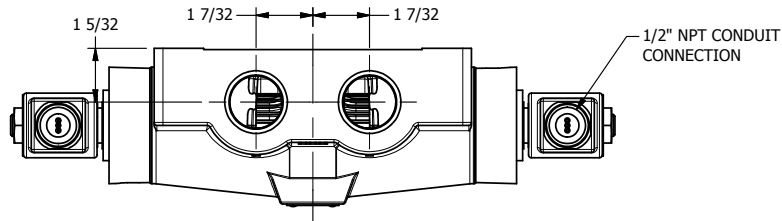

4

3

2

1

**AAA**  
PRODUCTS  
INTERNATIONAL

**AAA PRODUCTS  
INTERNATIONAL**  
7114 Harry Hines Blvd  
Dallas, TX 75235

TITLE: 1" SIDE PORT, DBL SOL, 3 POS,  
SPR CTR, SOL RTRN, FLOAT CTR SPL,  
MOLD-OVER, EXT PILOT

DRAWING NO.:  
DIM\_SY8GMZ

4

3

2

1

THE INFORMATION CONTAINED WITHIN THIS DOCUMENT IS PROPRIETARY TO AAA PRODUCTS AND MAY NOT BE DISCLOSED WITHOUT PRIOR WRITTEN CONSENT