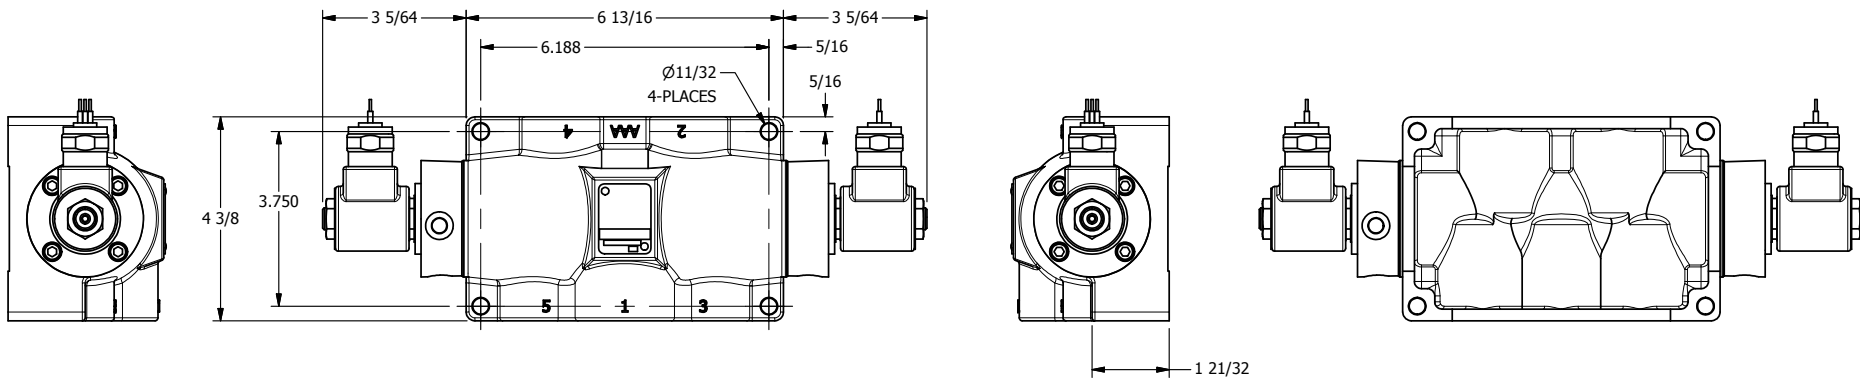

4

3

2

1

**AAA**  
PRODUCTS  
INTERNATIONAL

**AAA PRODUCTS  
INTERNATIONAL**  
7114 Harry Hines Blvd  
Dallas, TX 75235

TITLE: 1" SIDE PORT, DBL SOL, 3 POS,  
SPR CTR, SOL RTRN, FLOAT CTR SPL,  
MOLD-OVER, EXT PILOT

DRAWING NO.:  
DIM\_SY8GMZ

4

3

2

1

THE INFORMATION CONTAINED WITHIN THIS DOCUMENT IS PROPRIETARY TO AAA PRODUCTS AND MAY NOT BE DISCLOSED WITHOUT PRIOR WRITTEN CONSENT