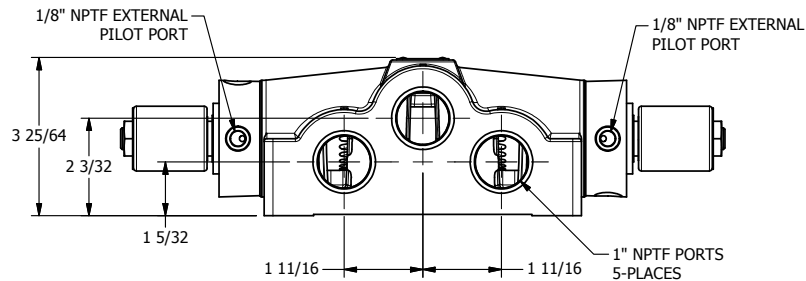

4

3

2

1

**AAA**  
PRODUCTS  
INTERNATIONAL

**AAA PRODUCTS  
INTERNATIONAL**  
7114 Harry Hines Blvd  
Dallas, TX 75235

TITLE: 1" SIDE PORT, DBL SOL, 3 POS,  
SPR CTR, SOL RTRN, FLOAT CTR SPL,  
MOLD-OVER, EXT PILOT

DRAWING NO.:  
DIM\_SY8GMZ

4

3

2

1

THE INFORMATION CONTAINED WITHIN THIS DOCUMENT IS PROPRIETARY TO AAA PRODUCTS AND MAY NOT BE DISCLOSED WITHOUT PRIOR WRITTEN CONSENT