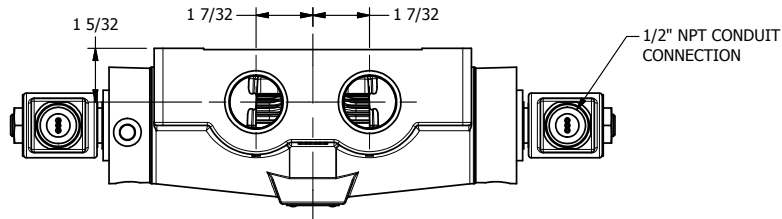

4

3

2

1

**AAA**  
PRODUCTS  
INTERNATIONAL

**AAA PRODUCTS  
INTERNATIONAL**  
7114 Harry Hines Blvd  
Dallas, TX 75235

TITLE: 1" SIDE PORT, DBL SOL, 3 POS,  
SPR CTR, SOL RTRN, FLOAT CTR SPL,  
MOLD-OVER, TAPPED VENT

DRAWING NO.:  
DIM\_SY8GMT

4

3

2

1

THE INFORMATION CONTAINED WITHIN THIS DOCUMENT IS PROPRIETARY TO AAA PRODUCTS AND MAY NOT BE DISCLOSED WITHOUT PRIOR WRITTEN CONSENT