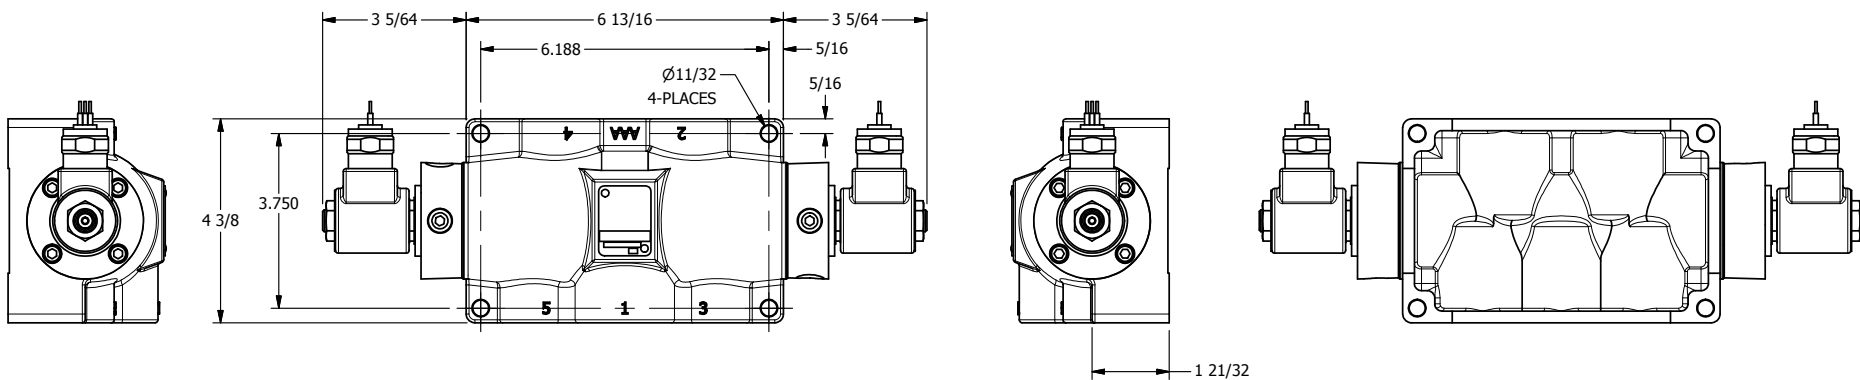

4

3

2

1

**AAA**  
PRODUCTS  
INTERNATIONAL

**AAA PRODUCTS  
INTERNATIONAL**  
7114 Harry Hines Blvd  
Dallas, TX 75235

TITLE: 1" SIDE PORT, DBL SOL, 3 POS,  
SPR CTR, SOL RTRN, FLOAT CTR SPL,  
MOLD-OVER, TAPPED VENT

DRAWING NO.:  
DIM\_SY8GMT

4

3

2

1

THE INFORMATION CONTAINED WITHIN THIS DOCUMENT IS PROPRIETARY TO AAA PRODUCTS AND MAY NOT BE DISCLOSED WITHOUT PRIOR WRITTEN CONSENT