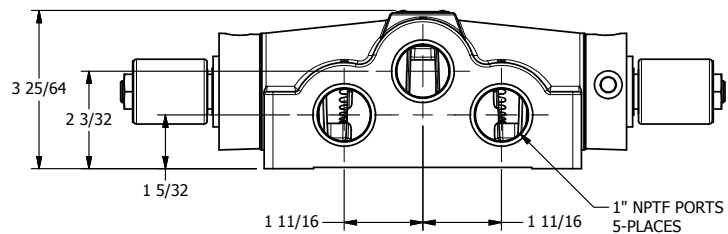

4

3

2

1

**AAA**  
PRODUCTS  
INTERNATIONAL

**AAA PRODUCTS  
INTERNATIONAL**  
7114 Harry Hines Blvd  
Dallas, TX 75235

TITLE: 1" SIDE PORT, DBL SOL, 3 POS,  
SPR CTR, SOL RTRN, FLOAT CTR SPL,  
MOLD-OVER, TAPPED VENT

DRAWING NO.:  
DIM\_SY8GMT

4

3

2

1

THE INFORMATION CONTAINED WITHIN THIS DOCUMENT IS PROPRIETARY TO AAA PRODUCTS AND MAY NOT BE DISCLOSED WITHOUT PRIOR WRITTEN CONSENT